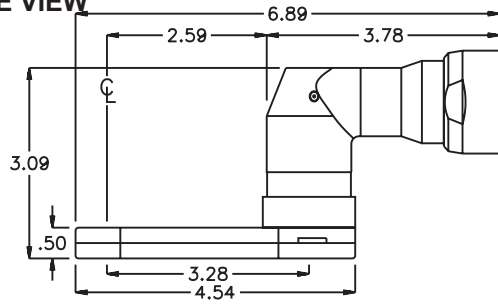

### SIDE VIEW

### PARTS BLOWOUT

ITEM	DESCRIPTION	PART NO.	ITEM	DESCRIPTION	PART NO.	ITEM	DESCRIPTION	PART NO.
1	Angle Head	IR TR3	11	Gear Housing (Bottom)	241616AL-3-P			
2	Angle Head Adapter	HAL 1648-TR3	12	Screw #1 (6)	S-406SH			
3	Gear Housing (Top)	241616A-3-H	13	Dowel Pin (2)	DP-810			
4	Socket Gear	201616-XX	14	Screw #2 (4)	S-410SH			
5	Thrust Race (6)	W-1390-016						
6	Idler Gear (3)	201609						
7	Idler Pin (3)	IP-0816						
8	Bearing Needles (51)	LR15M58						
9	Drive Gear	201639-38SD						
10	Grease Fitting	1877						