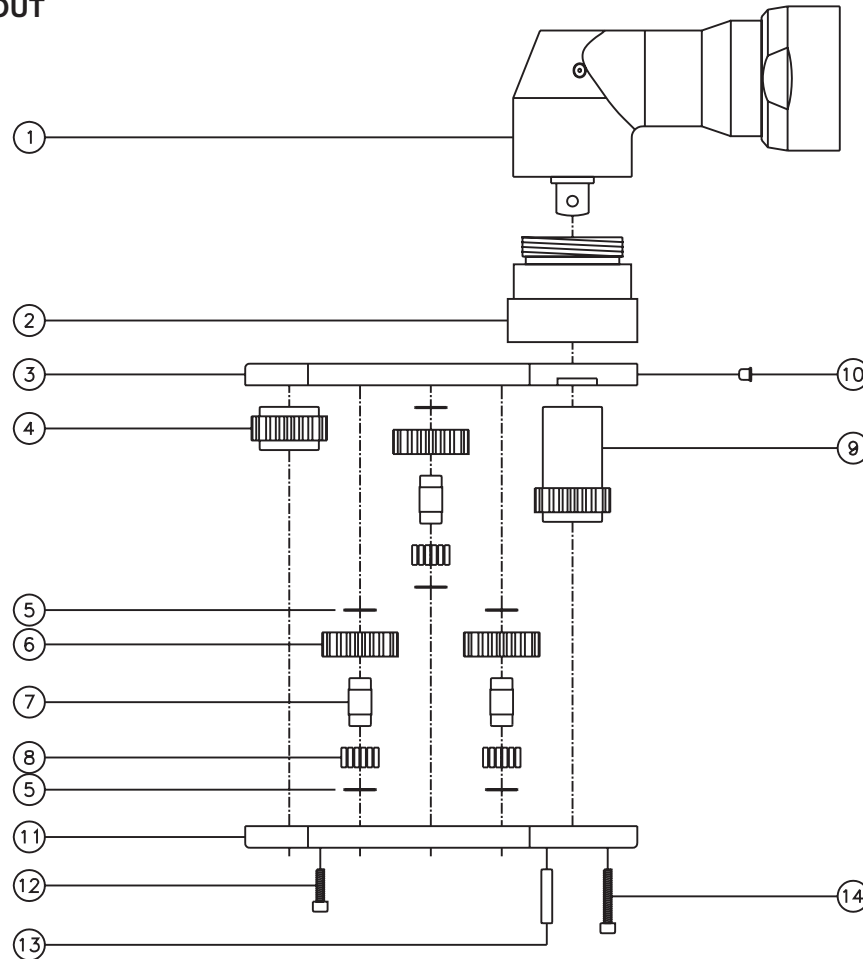

### SIDE VIEW

### TOP VIEW

### PARTS BLOWOUT

ITEM	DESCRIPTION	PART NO.	ITEM	DESCRIPTION	PART NO.	ITEM	DESCRIPTION	PART NO.
1	Angle Head	IR TR3	11	Gear Housing (Bottom)	241616AL-3-P			
2	Angle Head Adapter	HAL 1648-TR3	12	Screw #1 (6)	S-406SH			
3	Gear Housing (Top)	241616A-3-H	13	Dowel Pin (2)	DP-810			
4	Socket Gear	201616-XX	14	Screw #2 (4)	S-410SH			
5	Thrust Race (6)	W-1390-016						
6	Idler Gear (3)	201609						
7	Idler Pin (3)	IP-0816						
8	Bearing Needles (51)	LR15M58						
9	Drive Gear	201639-38SD						
10	Grease Fitting	1877						