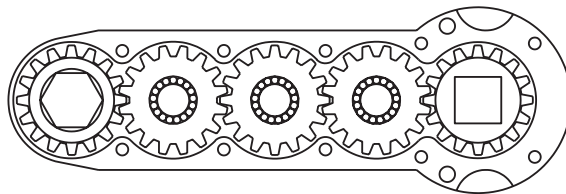

### SIDE VIEW

### PARTS BLOWOUT

ITEM	DESCRIPTION	PART NO.	ITEM	DESCRIPTION	PART NO.	ITEM	DESCRIPTION	PART NO.
1	Angle Head	IR TR3	11	Gear Housing (Bottom)	241616AL-3-P			
2	Angle Head Adapter	HAL 1648-TR3	12	Screw #1 (6)	S-406SH			
3	Gear Housing (Top)	241616A-3-H	13	Dowel Pin (2)	DP-810			
4	Socket Gear	201616-XX	14	Screw #2 (4)	S-410SH			
5	Thrust Race (6)	W-1390-016						
6	Idler Gear (3)	201609						
7	Idler Pin (3)	IP-0816						
8	Bearing Needles (51)	LR15M58						
9	Drive Gear	201639-38SD						
10	Grease Fitting	1877						