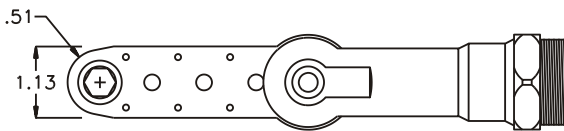

D & D PRODUCTION INC.

ASSEMBLY NO. 241616A-3

HEAD NO. 3060

CROWFOOT ASS'Y
Rev. A
10-03-94

2500 WILLIAMS DRIVE • WATERFORD, MI • 48328

PHONE : (248) 334-2112 • FAX : (248) 334-0062

SIDE VIEW

TOP VIEW

GEAR ASSEMBLY

PARTS BLOWOUT

ITEM	DESCRIPTION	PART NO.	ITEM	DESCRIPTION	PART NO.	ITEM	DESCRIPTION	PART NO.
1	Angle Head	ETV 40	11	Gear Housing (Bottom)	241616A-3-P			
2	Angle Head Adapter	HA 3530	12	Screw #1 (6)	S-406SH			
3	Gear Housing (Top)	241616A-3-H	13	Dowel Pin (2)	DP-812			
4	Socket Gear	201616-XX	14	Screw #2 (4)	S-410SH			
5	Thrust Race (6)	W-1390-016						
6	Idler Gear (3)	201609						
7	Idler Pin (3)	IP-0816						
8	Bearing Needles (51)	LR15M58						
9	Drive Gear	201623-SD						
10	Grease Fitting	1877