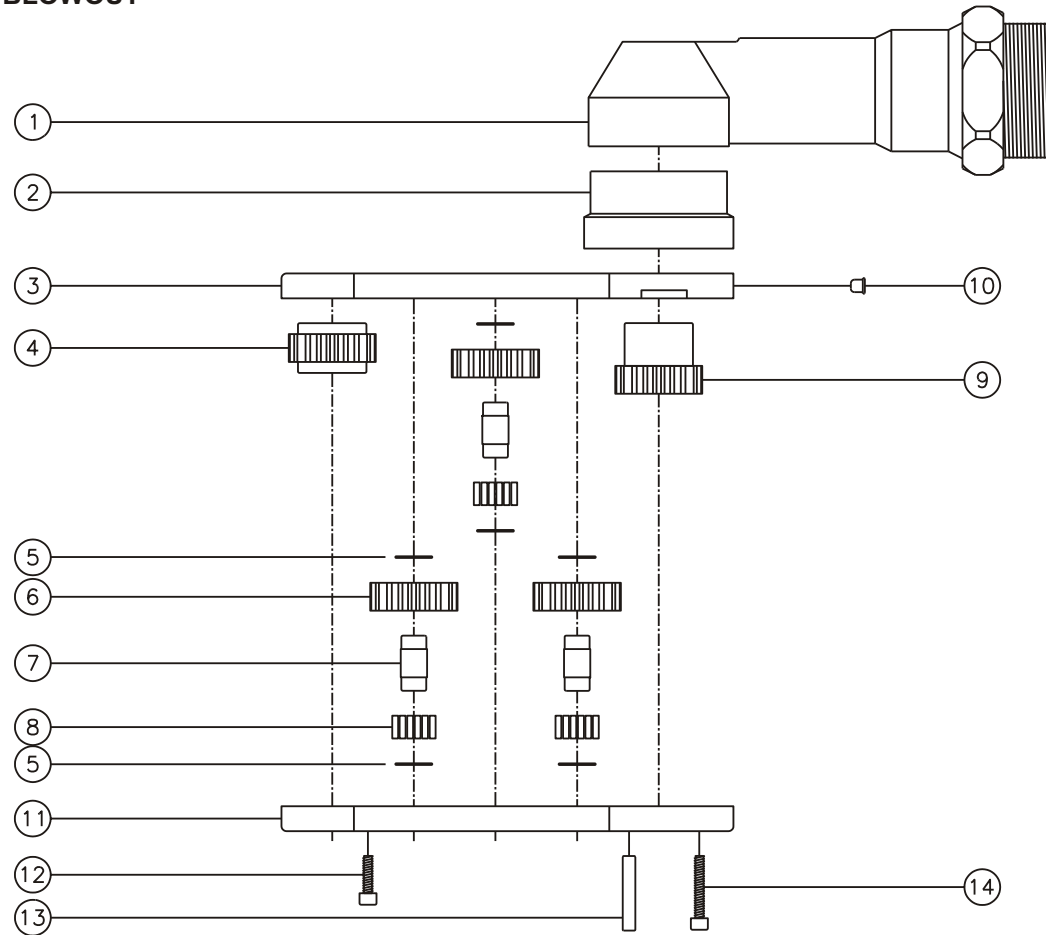

### SIDE VIEW

### TOP VIEW

### PARTS BLOWOUT

ITEM	DESCRIPTION	PART NO.	ITEM	DESCRIPTION	PART NO.	ITEM	DESCRIPTION	PART NO.
1	Angle Head	ETV 40	11	Gear Housing (Bottom)	241616A-3-P			
2	Angle Head Adapter	HA 3530	12	Screw #1 (6)	S-406SH			
3	Gear Housing (Top)	241616A-3-H	13	Dowel Pin (2)	DP-812			
4	Socket Gear	201616-XX	14	Screw #2 (4)	S-410SH			
5	Thrust Race (6)	W-1390-016						
6	Idler Gear (3)	201609						
7	Idler Pin (3)	IP-0816						
8	Bearing Needles (51)	LR15M58						
9	Drive Gear	201623-SD						
10	Grease Fitting	1877						