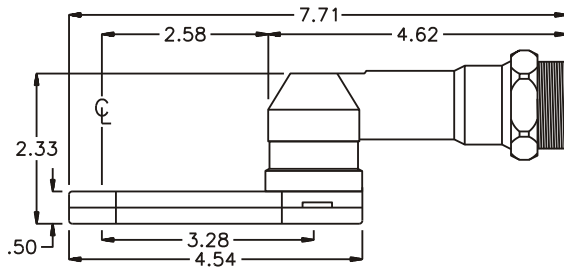

### SIDE VIEW

### PARTS BLOWOUT

ITEM	DESCRIPTION	PART NO.	ITEM	DESCRIPTION	PART NO.	ITEM	DESCRIPTION	PART NO.
1	Angle Head	ETV 40	11	Gear Housing (Bottom)	241616A-3-P			
2	Angle Head Adapter	HA 3530	12	Screw #1 (6)	S-406SH			
3	Gear Housing (Top)	241616A-3-H	13	Dowel Pin (2)	DP-812			
4	Socket Gear	201616-XX	14	Screw #2 (4)	S-410SH			
5	Thrust Race (6)	W-1390-016						
6	Idler Gear (3)	201609						
7	Idler Pin (3)	IP-0816						
8	Bearing Needles (51)	LR15M58						
9	Drive Gear	201623-SD						
10	Grease Fitting	1877						