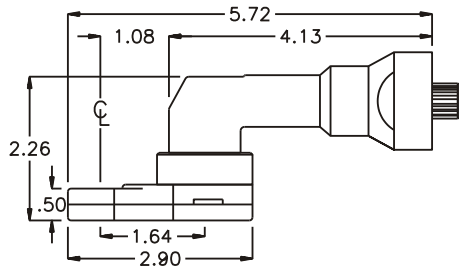

D & D PRODUCTION INC.®

ASSEMBLY NO. 241616A

HEAD NO. 1066

CROWFOOT ASS'Y
Rev. A
01-21-03

2500 WILLIAMS DRIVE • WATERFORD, MI • 48328

PHONE : (248) 334-2112 • FAX : (248) 334-0062

SIDE VIEW

TOP VIEW

GEAR ASSEMBLY

PARTS BLOWOUT

ITEM	DESCRIPTION	PART NO.	ITEM	DESCRIPTION	PART NO.	ITEM	DESCRIPTION	PART NO.
1	Angle Head	Cleco K Head	11	Gear Housing (Bottom)	241616A-P			
2	Angle Head Adapter	HA-2416-K	12	Screw #1 (2)	S-406SH			
3	Gear Housing (Top)	241616A-H	13	Dowel Pin (2)	DP-812			
4	Socket Gear	201616-XX	14	Screw #2 (4)	S-410SH			
5	Thrust Race (2)	W-1390-016						
6	Idler Gear	201611						
7	Idler Pin	IP-0818						
8	Bearing Needles (17)	LR15M78						
9	Drive Gear	201630-SD						
10	Grease Fitting	1877						