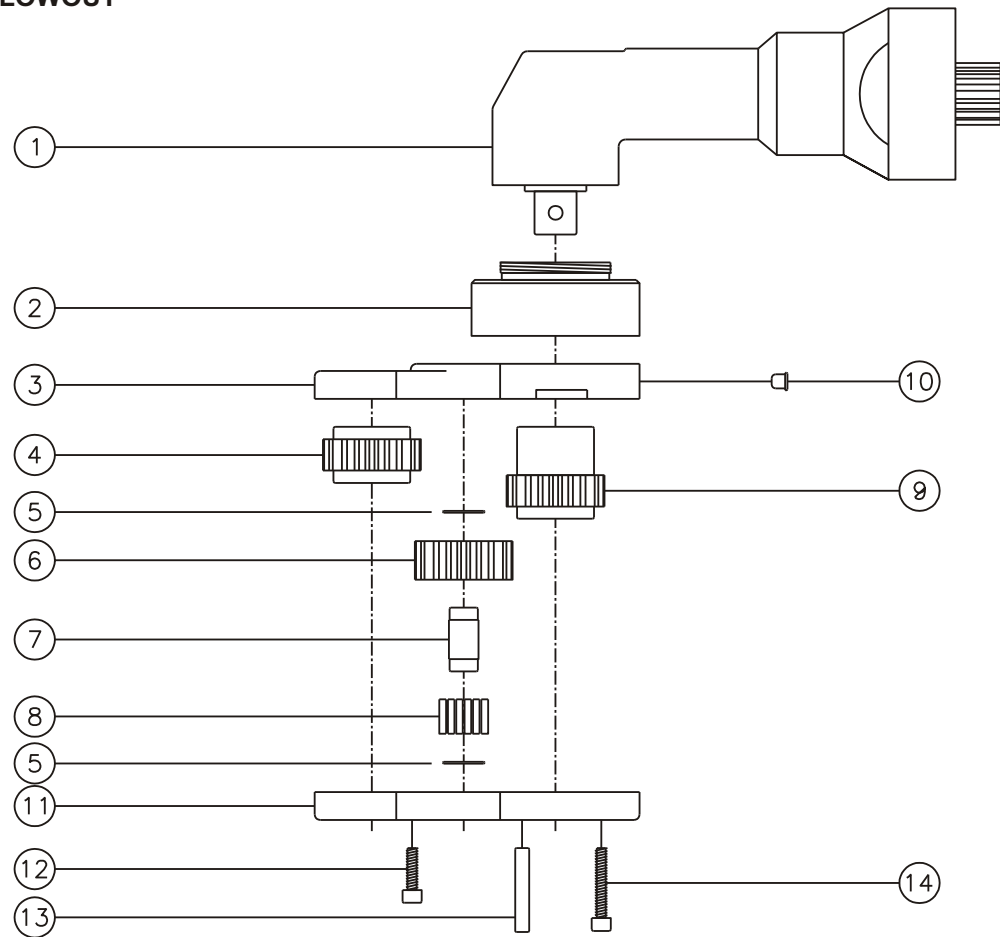

D & D PRODUCTION INC.®

ASSEMBLY NO. 241616A

HEAD NO. 1066

CROWFOOT ASS'Y
Rev. A
01-21-03

2500 WILLIAMS DRIVE • WATERFORD, MI • 48328

PHONE : (248) 334-2112 • FAX : (248) 334-0062

SIDE VIEW

TOP VIEW

GEAR ASSEMBLY

PARTS BLOWOUT

ITEM	DESCRIPTION	PART NO.	ITEM	DESCRIPTION	PART NO.	ITEM	DESCRIPTION	PART NO.
1	Angle Head	Cleco K Head	11	Gear Housing (Bottom)	241616A-P			
2	Angle Head Adapter	HA-2416-K	12	Screw #1 (2)	S-406SH			
3	Gear Housing (Top)	241616A-H	13	Dowel Pin (2)	DP-812			
4	Socket Gear	201616-XX	14	Screw #2 (4)	S-410SH			
5	Thrust Race (2)	W-1390-016						
6	Idler Gear	201611						
7	Idler Pin	IP-0818						
8	Bearing Needles (17)	LR15M78						
9	Drive Gear	201630-SD						
10	Grease Fitting	1877						