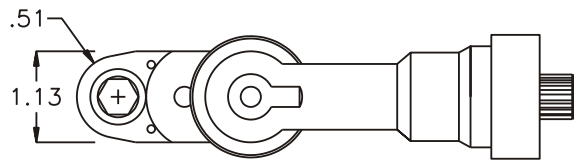

GEAR ASSEMBLY

PARTS BLOWOUT

ITEM	DESCRIPTION	PART NO.	ITEM	DESCRIPTION	PART NO.	ITEM	DESCRIPTION	PART NO.
1	Angle Head	Cleco K Head	11	Gear Housing (Bottom)	241616A-P			
2	Angle Head Adapter	HA-2416-K	12	Screw #1 (2)	S-406SH			
3	Gear Housing (Top)	241616A-H	13	Dowel Pin (2)	DP-812			
4	Socket Gear	201616-XX	14	Screw #2 (4)	S-410SH			
5	Thrust Race (2)	W-1390-016						
6	Idler Gear	201611						
7	Idler Pin	IP-0818						
8	Bearing Needles (17)	LR15M78						
9	Drive Gear	201630-SD						
10	Grease Fitting	1877						