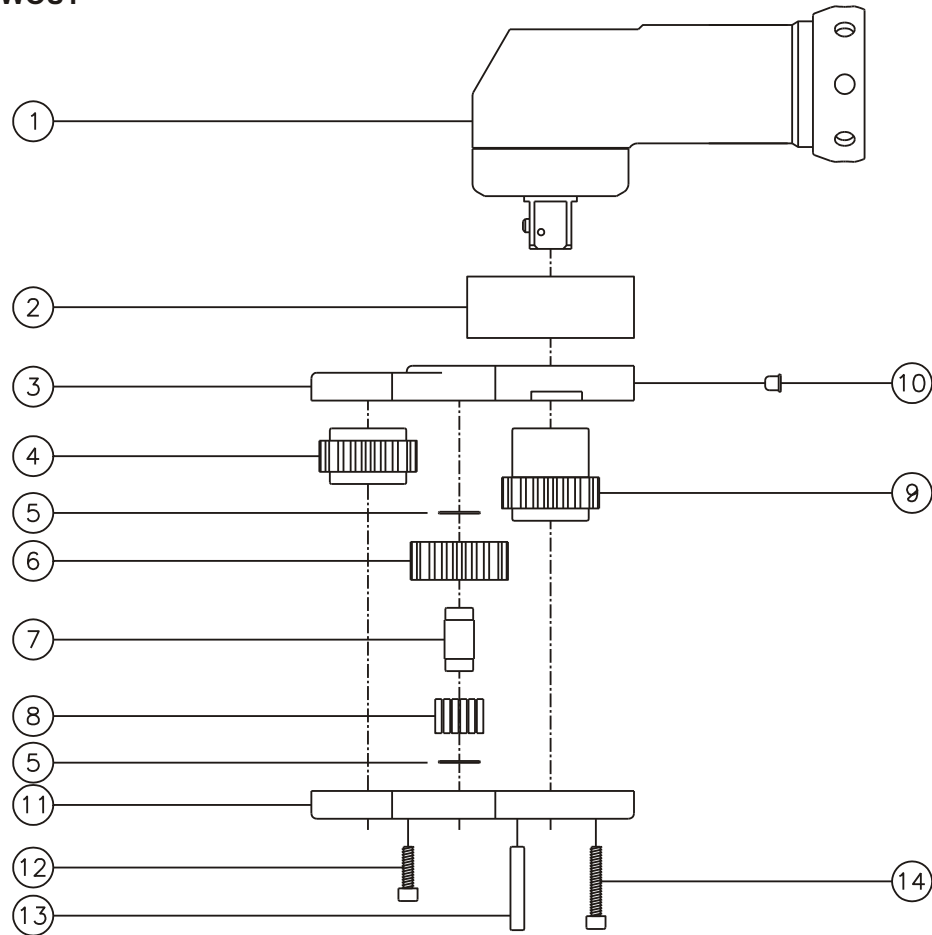

### SIDE VIEW

### TOP VIEW

### PARTS BLOWOUT

ITEM	DESCRIPTION	PART NO.	ITEM	DESCRIPTION	PART NO.	ITEM	DESCRIPTION	PART NO.
1	Angle Head	A/C #10	11	Gear Housing (Bottom)	241616A-P			
2	Angle Head Adapter	HA-2418-10X	12	Screw #1 (2)	S-406SH			
3	Gear Housing (Top)	241616A-H	13	Dowel Pin (2)	DP-812			
4	Socket Gear	201616-XX	14	Screw #2 (4)	S-410SH			
5	Thrust Race (2)	W-1390-016						
6	Idler Gear	201611						
7	Idler Pin	IP-0818						
8	Bearing Needles (17)	LR15M78						
9	Drive Gear	201627-38SD						
10	Grease Fitting	1877						