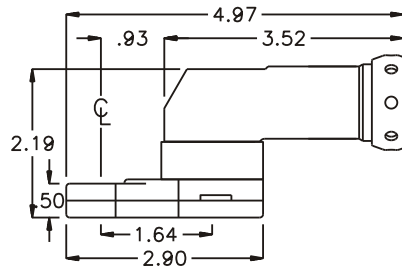

D & D PRODUCTION INC.®

ASSEMBLY NO. 241616A

HEAD NO. 1064

CROWFOOT ASS'Y
Rev. A
08-30-02

2500 WILLIAMS DRIVE • WATERFORD, MI • 48328

PHONE : (248) 334-2112 • FAX : (248) 334-0062

SIDE VIEW

TOP VIEW