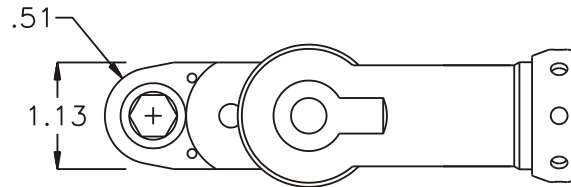

D & D PRODUCTION INC.®

ASSEMBLY NO. 241616A

HEAD NO. 1064

CROWFOOT ASS'Y
Rev. A
08-30-02

2500 WILLIAMS DRIVE • WATERFORD, MI • 48328

PHONE : (248) 334-2112 • FAX : (248) 334-0062

SIDE VIEW

TOP VIEW

GEAR ASSEMBLY

PARTS BLOWOUT

ITEM	DESCRIPTION	PART NO.	ITEM	DESCRIPTION	PART NO.	ITEM	DESCRIPTION	PART NO.
1	Angle Head	A/C #10	11	Gear Housing (Bottom)	241616A-P			
2	Angle Head Adapter	HA-2418-10X	12	Screw #1 (2)	S-406SH			
3	Gear Housing (Top)	241616A-H	13	Dowel Pin (2)	DP-812			
4	Socket Gear	201616-XX	14	Screw #2 (4)	S-410SH			
5	Thrust Race (2)	W-1390-016						
6	Idler Gear	201611						
7	Idler Pin	IP-0818						
8	Bearing Needles (17)	LR15M78						
9	Drive Gear	201627-38SD						
10	Grease Fitting	1877