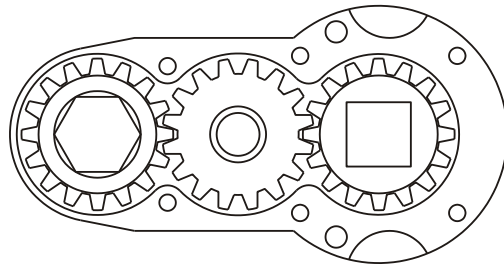

### SIDE VIEW

### PARTS BLOWOUT

ITEM	DESCRIPTION	PART NO.	ITEM	DESCRIPTION	PART NO.	ITEM	DESCRIPTION	PART NO.
1	Angle Head	A/C #10	11	Gear Housing (Bottom)	241616A-P			
2	Angle Head Adapter	HA-2418-10X	12	Screw #1 (2)	S-406SH			
3	Gear Housing (Top)	241616A-H	13	Dowel Pin (2)	DP-812			
4	Socket Gear	201616-XX	14	Screw #2 (4)	S-410SH			
5	Thrust Race (2)	W-1390-016						
6	Idler Gear	201611						
7	Idler Pin	IP-0818						
8	Bearing Needles (17)	LR15M78						
9	Drive Gear	201627-38SD						
10	Grease Fitting	1877						