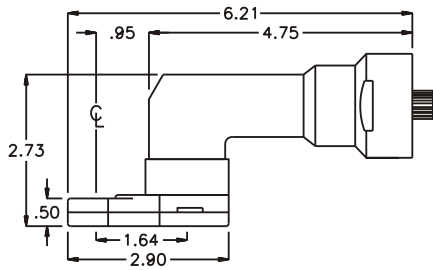

D & D PRODUCTION INC.®

ASSEMBLY NO. 241616A

HEAD NO. 1062

CROWFOOT ASS'Y
Rev. A
09-25-01

2500 WILLIAMS DRIVE • WATERFORD, MI • 48328

PHONE : (248) 334-2112 • FAX : (248) 334-0062

SIDE VIEW

TOP VIEW

GEAR ASSEMBLY

PARTS BLOWOUT

ITEM	DESCRIPTION	PART NO.	ITEM	DESCRIPTION	PART NO.	ITEM	DESCRIPTION	PART NO.
1	Angle Head	Cleco P Head	11	Gear Housing (Bottom)	241616A-P			
2	Angle Head Adapter	HA-2421-P	12	Screw #1 (2)	S-406SH			
3	Gear Housing (Top)	241616A-H	13	Dowel Pin (2)	DP-812			
4	Socket Gear	201616-XX	14	Screw #2 (4)	S-410SH			
5	Thrust Race (2)	W-1390-016						
6	Idler Gear	201611						
7	Idler Pin	IP-0818						
8	Bearing Needles (17)	LR15M78						
9	Drive Gear	201628-38SD						
10	Grease Fitting	1877						