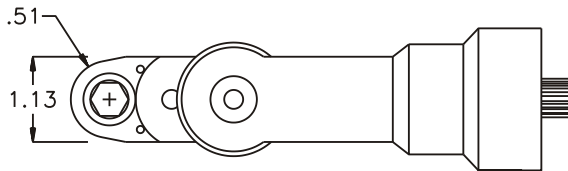

GEAR ASSEMBLY

PARTS BLOWOUT

ITEM	DESCRIPTION	PART NO.	ITEM	DESCRIPTION	PART NO.	ITEM	DESCRIPTION	PART NO.
1	Angle Head	Cleco P Head	11	Gear Housing (Bottom)	241616A-P			
2	Angle Head Adapter	HA-2421-P	12	Screw #1 (2)	S-406SH			
3	Gear Housing (Top)	241616A-H	13	Dowel Pin (2)	DP-812			
4	Socket Gear	201616-XX	14	Screw #2 (4)	S-410SH			
5	Thrust Race (2)	W-1390-016						
6	Idler Gear	201611						
7	Idler Pin	IP-0818						
8	Bearing Needles (17)	LR15M78						
9	Drive Gear	201628-38SD						
10	Grease Fitting	1877						