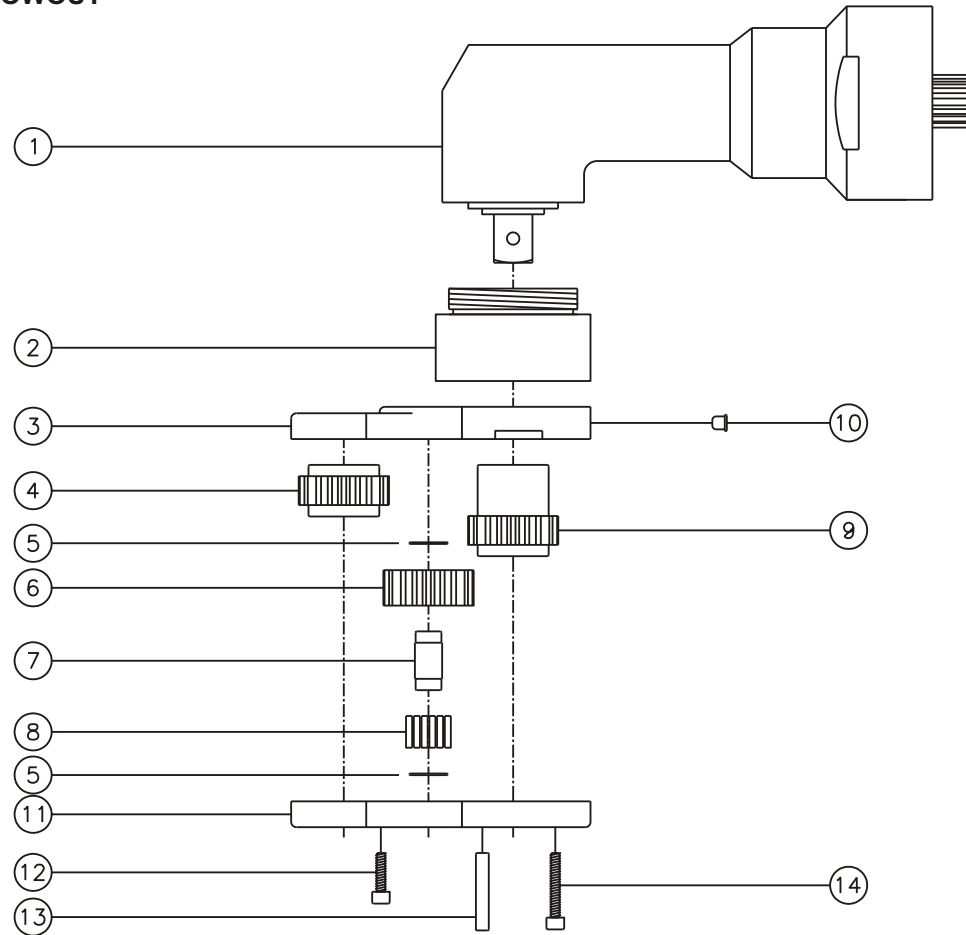

D & D PRODUCTION INC.®

ASSEMBLY NO. 241616A

HEAD NO. 1062

CROWFOOT ASS'Y
Rev. A
09-25-01

2500 WILLIAMS DRIVE • WATERFORD, MI • 48328

PHONE : (248) 334-2112 • FAX : (248) 334-0062

SIDE VIEW

TOP VIEW

GEAR ASSEMBLY

PARTS BLOWOUT

ITEM	DESCRIPTION	PART NO.	ITEM	DESCRIPTION	PART NO.	ITEM	DESCRIPTION	PART NO.
1	Angle Head	Cleco P Head	11	Gear Housing (Bottom)	241616A-P			
2	Angle Head Adapter	HA-2421-P	12	Screw #1 (2)	S-406SH			
3	Gear Housing (Top)	241616A-H	13	Dowel Pin (2)	DP-812			
4	Socket Gear	201616-XX	14	Screw #2 (4)	S-410SH			
5	Thrust Race (2)	W-1390-016						
6	Idler Gear	201611						
7	Idler Pin	IP-0818						
8	Bearing Needles (17)	LR15M78						
9	Drive Gear	201628-38SD						
10	Grease Fitting	1877						