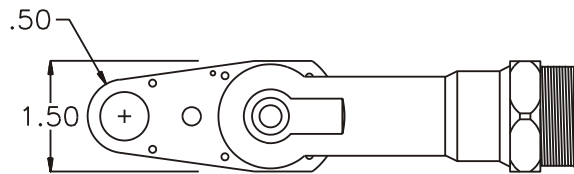

GEAR ASSEMBLY

PARTS BLOWOUT

ITEM	DESCRIPTION	PART NO.	ITEM	DESCRIPTION	PART NO.	ITEM	DESCRIPTION	PART NO.
1	Angle Head	A/C 36	11	Bottom Plate	241616-P			
2	Gear Housing	241616-H	12	Screw (6)	S-408			
3	Socket Gear	161316-XX	13	Roll Pin (2)	RP-404			
4	Thrust Race (2)	TRA-613						
5	Idler Pin	IP-8516						
6	Needle Bearing	B-85-G						
7	Idler Gear	161608						
8	Drive Gear	161808-SD						
9	Thrust Bearing	NTA-1018						
10	Grease Fitting	1877						