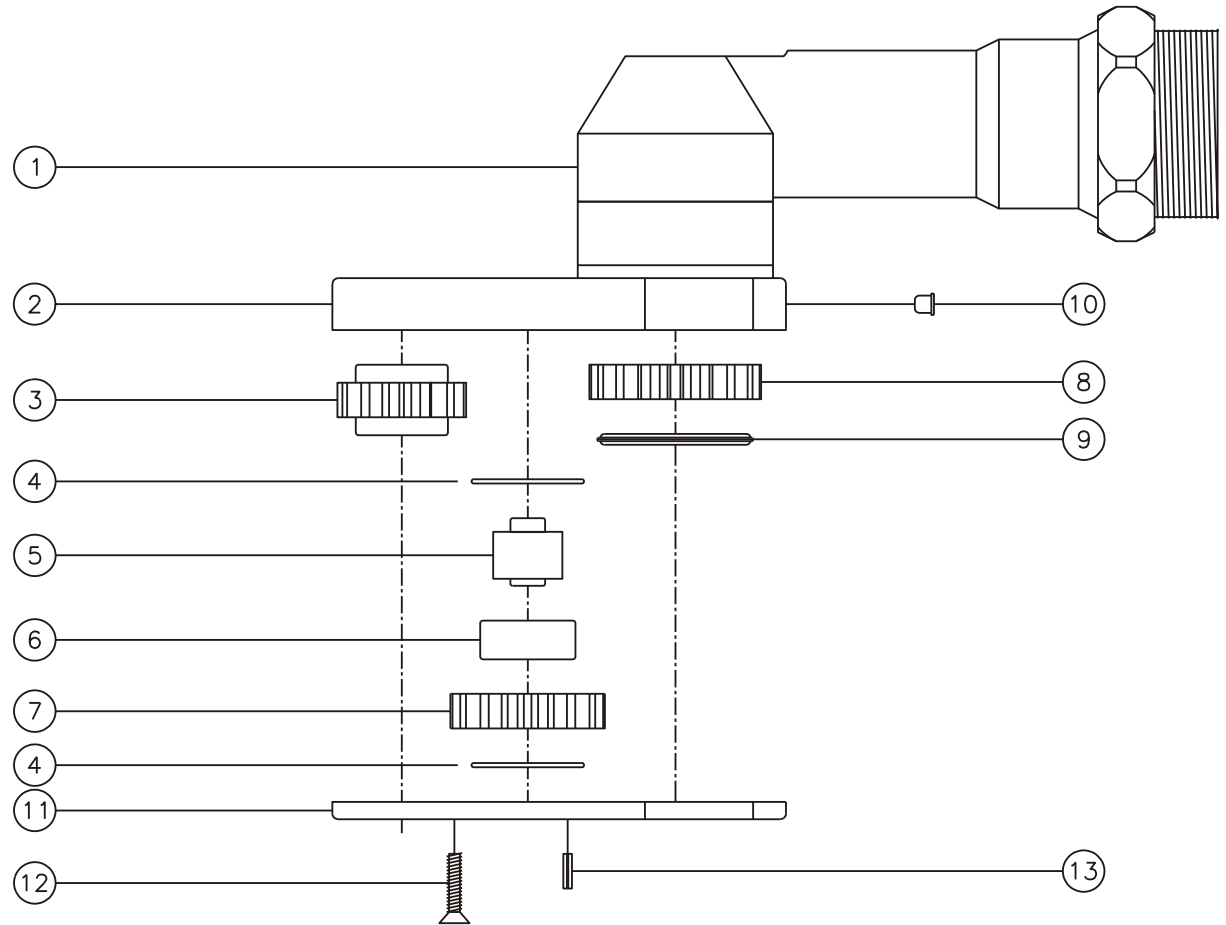

D & D PRODUCTION INC.

ASSEMBLY NO. 241616

HEAD NO. 1260

CROWFOOT ASS'Y
Rev. A
03-23-94

2500 WILLIAMS DRIVE • WATERFORD, MI • 48328

PHONE : (248) 334-2112 • FAX : (248) 334-0062

SIDE VIEW

TOP VIEW

GEAR ASSEMBLY

PARTS BLOWOUT

ITEM	DESCRIPTION	PART NO.	ITEM	DESCRIPTION	PART NO.	ITEM	DESCRIPTION	PART NO.
1	Angle Head	A/C 36	11	Bottom Plate	241616-P			
2	Gear Housing	241616-H	12	Screw (6)	S-408			
3	Socket Gear	161316-XX	13	Roll Pin (2)	RP-404			
4	Thrust Race (2)	TRA-613						
5	Idler Pin	IP-8516						
6	Needle Bearing	B-85-G						
7	Idler Gear	161608						
8	Drive Gear	161808-SD						
9	Thrust Bearing	NTA-1018						
10	Grease Fitting	1877						