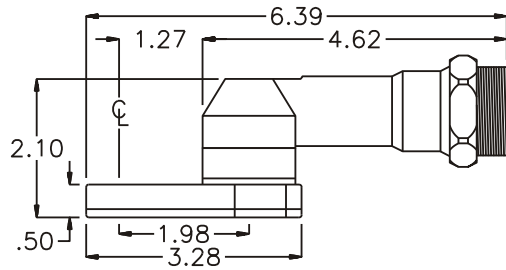

D & D PRODUCTION INC.

ASSEMBLY NO. 241616

HEAD NO. 1260

CROWFOOT ASS'Y
Rev. A
03-23-94

2500 WILLIAMS DRIVE • WATERFORD, MI • 48328

PHONE : (248) 334-2112 • FAX : (248) 334-0062

SIDE VIEW