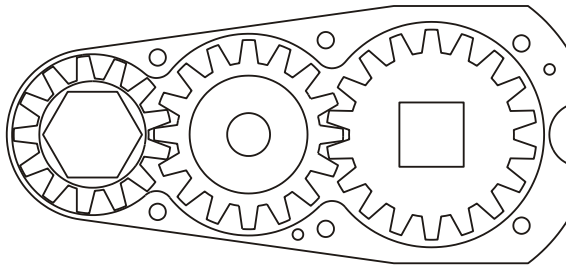

D & D PRODUCTION INC.

ASSEMBLY NO. 241616

HEAD NO. 1260

CROWFOOT ASS'Y
Rev. A
03-23-94

2500 WILLIAMS DRIVE • WATERFORD, MI • 48328

PHONE : (248) 334-2112 • FAX : (248) 334-0062

SIDE VIEW

TOP VIEW

GEAR ASSEMBLY

PARTS BLOWOUT

ITEM	DESCRIPTION	PART NO.	ITEM	DESCRIPTION	PART NO.	ITEM	DESCRIPTION	PART NO.
1	Angle Head	A/C 36	11	Bottom Plate	241616-P			
2	Gear Housing	241616-H	12	Screw (6)	S-408			
3	Socket Gear	161316-XX	13	Roll Pin (2)	RP-404			
4	Thrust Race (2)	TRA-613						
5	Idler Pin	IP-8516						
6	Needle Bearing	B-85-G						
7	Idler Gear	161608						
8	Drive Gear	161808-SD						
9	Thrust Bearing	NTA-1018						
10	Grease Fitting	1877						