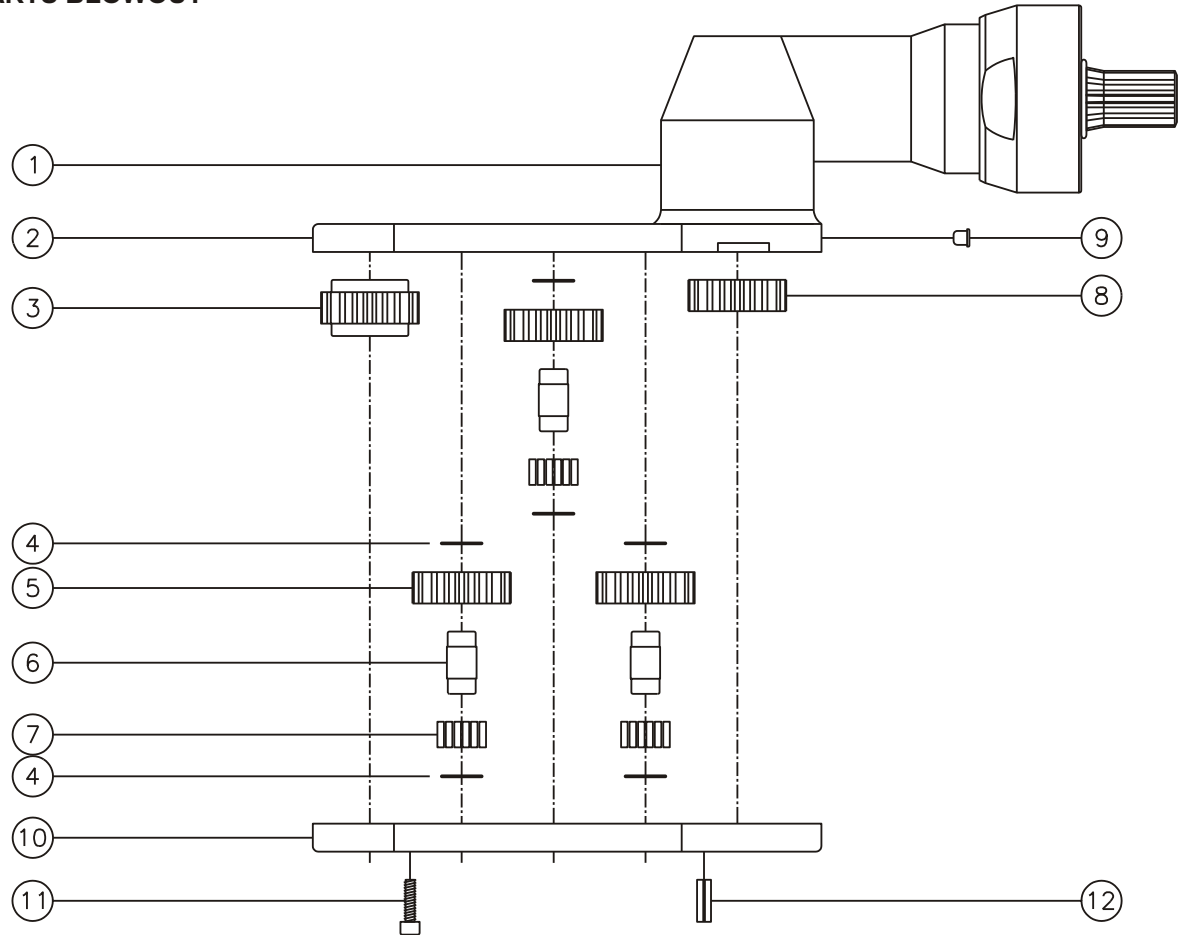

D & D PRODUCTION INC.®

ASSEMBLY NO. 241616-3

HEAD NO. 3058

CROWFOOT ASS'Y
Rev. B
04-16-03

2500 WILLIAMS DRIVE • WATERFORD, MI • 48328

PHONE : (248) 334-2112 • FAX : (248) 334-0062

SIDE VIEW

TOP VIEW

GEAR ASSEMBLY

PARTS BLOWOUT

ITEM	DESCRIPTION	PART NO.	ITEM	DESCRIPTION	PART NO.	ITEM	DESCRIPTION	PART NO.
1	Angle Head	32	11	Screw (10)	S-406SH			
2	Gear Housing (Top)	241616-3-H	12	Roll Pin (2)	RP-806			
3	Socket Gear	201616-XX						
4	Thrust Race (6)	W-1390-016						
5	Idler Gear (3)	201609						
6	Idler Pin (3)	IP-0816						
7	Bearing Needles (51)	LR15M58						
8	Drive Gear	201609-SD						
9	Grease Fitting	1877						
10	Gear Housing (Bottom)	241616A-3-P						