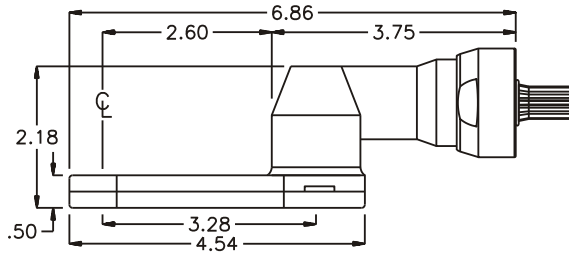

D & D PRODUCTION INC.®

ASSEMBLY NO. 241616-3

HEAD NO. 3058

CROWFOOT ASS'Y
Rev. B
04-16-03

2500 WILLIAMS DRIVE • WATERFORD, MI • 48328

PHONE : (248) 334-2112 • FAX : (248) 334-0062

SIDE VIEW

TOP VIEW

GEAR ASSEMBLY

PARTS BLOWOUT

ITEM	DESCRIPTION	PART NO.	ITEM	DESCRIPTION	PART NO.	ITEM	DESCRIPTION	PART NO.
1	Angle Head	32	11	Screw (10)	S-406SH			
2	Gear Housing (Top)	241616-3-H	12	Roll Pin (2)	RP-806			
3	Socket Gear	201616-XX						
4	Thrust Race (6)	W-1390-016						
5	Idler Gear (3)	201609						
6	Idler Pin (3)	IP-0816						
7	Bearing Needles (51)	LR15M58						
8	Drive Gear	201609-SD						
9	Grease Fitting	1877						
10	Gear Housing (Bottom)	241616A-3-P						