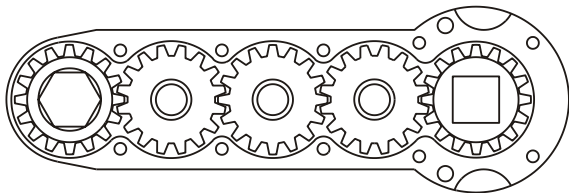

D & D PRODUCTION INC.®

ASSEMBLY NO. 241616-3

HEAD NO. 3058

CROWFOOT ASS'Y
Rev. B
04-16-03

2500 WILLIAMS DRIVE • WATERFORD, MI • 48328

PHONE : (248) 334-2112 • FAX : (248) 334-0062

SIDE VIEW

TOP VIEW

GEAR ASSEMBLY

PARTS BLOWOUT

ITEM	DESCRIPTION	PART NO.	ITEM	DESCRIPTION	PART NO.	ITEM	DESCRIPTION	PART NO.
1	Angle Head	32	11	Screw (10)	S-406SH			
2	Gear Housing (Top)	241616-3-H	12	Roll Pin (2)	RP-806			
3	Socket Gear	201616-XX						
4	Thrust Race (6)	W-1390-016						
5	Idler Gear (3)	201609						
6	Idler Pin (3)	IP-0816						
7	Bearing Needles (51)	LR15M58						
8	Drive Gear	201609-SD						
9	Grease Fitting	1877						
10	Gear Housing (Bottom)	241616A-3-P						