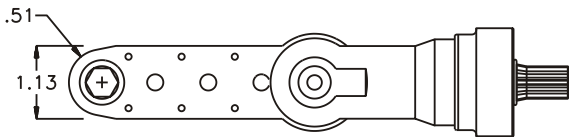

GEAR ASSEMBLY

PARTS BLOWOUT

ITEM	DESCRIPTION	PART NO.	ITEM	DESCRIPTION	PART NO.	ITEM	DESCRIPTION	PART NO.
1	Angle Head	32	11	Screw (10)	S-406SH			
2	Gear Housing (Top)	241616-3-H	12	Roll Pin (2)	RP-806			
3	Socket Gear	201616-XX						
4	Thrust Race (6)	W-1390-016						
5	Idler Gear (3)	201609						
6	Idler Pin (3)	IP-0816						
7	Bearing Needles (51)	LR15M58						
8	Drive Gear	201609-SD						
9	Grease Fitting	1877						
10	Gear Housing (Bottom)	241616A-3-P						