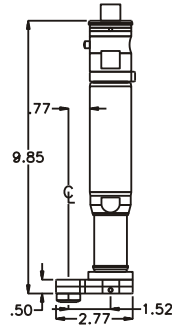

# ASSEMBLY NO. 241614L

## HEAD NO. 1261

CROWFOOT ASS'Y  
Rev. A  
04-12-01

2500 WILLIAMS DRIVE • WATERFORD, MI • 48328

PHONE : (248) 334-2112 • FAX : (248) 334-0062

SIDE VIEW

PARTS BLOWOUT

TOP VIEW

GEAR ASSEMBLY

ITEM	DESCRIPTION	PART NO.	ITEM	DESCRIPTION	PART NO.	ITEM	DESCRIPTION	PART NO.
1	Motor	LUM25SR05-U	11	Drive Gear	201528-04			
2	Drive Spindle	DS-0464	12	Gear Housing (Bottom)	241614-P			
3	Adapter	HAL-2644	13	Grease Fitting	1877			
4	Needle Bearing	B-108	14	O-Ring	O-1604V			
5	Gear Housing (Top)	241614-H	15	Nut	N1			
6	Socket Gear	201516-N1	16	Screw #1 (2)	S-608			
7	Thrust Race (2)	W-1390-016	17	Screw #2 (4)	S-610SH			
8	Idler Pin	IP-0816	18	Dowel Pin (2)	DP-810			
9	Bearing Needles (17)	LR15M58						
10	Idler Gear	201509						