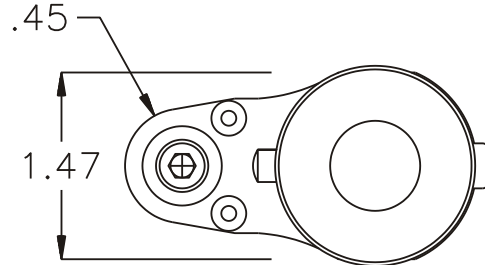

## HEAD NO. 1261

CROWFOOT ASS'Y  
Rev. A  
04-12-01

2500 WILLIAMS DRIVE • WATERFORD, MI • 48328

PHONE : (248) 334-2112 • FAX : (248) 334-0062

SIDE VIEW

PARTS BLOWOUT

TOP VIEW

GEAR ASSEMBLY

ITEM	DESCRIPTION	PART NO.	ITEM	DESCRIPTION	PART NO.	ITEM	DESCRIPTION	PART NO.
1	Motor	LUM25SR05-U	11	Drive Gear	201528-04			
2	Drive Spindle	DS-0464	12	Gear Housing (Bottom)	241614-P			
3	Adapter	HAL-2644	13	Grease Fitting	1877			
4	Needle Bearing	B-108	14	O-Ring	O-1604V			
5	Gear Housing (Top)	241614-H	15	Nut	N1			
6	Socket Gear	201516-N1	16	Screw #1 (2)	S-608			
7	Thrust Race (2)	W-1390-016	17	Screw #2 (4)	S-610SH			
8	Idler Pin	IP-0816	18	Dowel Pin (2)	DP-810			
9	Bearing Needles (17)	LR15M58						
10	Idler Gear	201509						