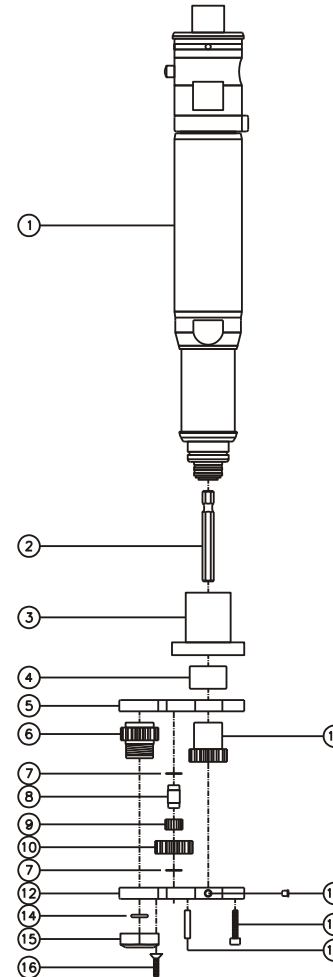

# ASSEMBLY NO. 241614L

## HEAD NO. 1261

CROWFOOT ASS'Y  
Rev. A  
04-12-01

2500 WILLIAMS DRIVE • WATERFORD, MI • 48328

PHONE : (248) 334-2112 • FAX : (248) 334-0062

SIDE VIEW

PARTS BLOWOUT

TOP VIEW

GEAR ASSEMBLY

ITEM	DESCRIPTION	PART NO.	ITEM	DESCRIPTION	PART NO.	ITEM	DESCRIPTION	PART NO.
1	Motor	LUM25SR05-U	11	Drive Gear	201528-04			
2	Drive Spindle	DS-0464	12	Gear Housing (Bottom)	241614-P			
3	Adapter	HAL-2644	13	Grease Fitting	1877			
4	Needle Bearing	B-108	14	O-Ring	O-1604V			
5	Gear Housing (Top)	241614-H	15	Nut	N1			
6	Socket Gear	201516-N1	16	Screw #1 (2)	S-608			
7	Thrust Race (2)	W-1390-016	17	Screw #2 (4)	S-610SH			
8	Idler Pin	IP-0816	18	Dowel Pin (2)	DP-810			
9	Bearing Needles (17)	LR15M58						
10	Idler Gear	201509						