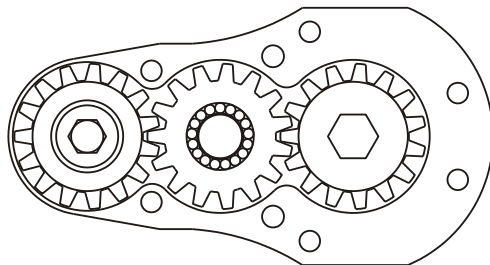

## HEAD NO. 1261

CROWFOOT ASS'Y  
Rev. A  
04-12-01

2500 WILLIAMS DRIVE • WATERFORD, MI • 48328

PHONE : (248) 334-2112 • FAX : (248) 334-0062

SIDE VIEW

PARTS BLOWOUT

TOP VIEW

GEAR ASSEMBLY

ITEM	DESCRIPTION	PART NO.	ITEM	DESCRIPTION	PART NO.	ITEM	DESCRIPTION	PART NO.
1	Motor	LUM25SR05-U	11	Drive Gear	201528-04			
2	Drive Spindle	DS-0464	12	Gear Housing (Bottom)	241614-P			
3	Adapter	HAL-2644	13	Grease Fitting	1877			
4	Needle Bearing	B-108	14	O-Ring	O-1604V			
5	Gear Housing (Top)	241614-H	15	Nut	N1			
6	Socket Gear	201516-N1	16	Screw #1 (2)	S-608			
7	Thrust Race (2)	W-1390-016	17	Screw #2 (4)	S-610SH			
8	Idler Pin	IP-0816	18	Dowel Pin (2)	DP-810			
9	Bearing Needles (17)	LR15M58						
10	Idler Gear	201509						