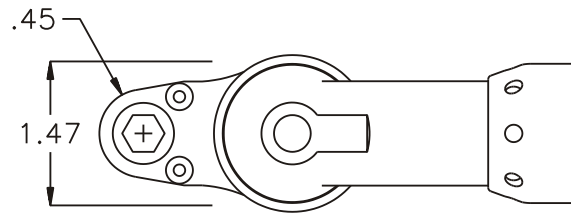

GEAR ASSEMBLY

PARTS BLOWOUT

ITEM	DESCRIPTION	PART NO.	ITEM	DESCRIPTION	PART NO.	ITEM	DESCRIPTION	PART NO.
1	Angle Head	A/C 10B	11	Gear Housing (Bottom)	241614-P			
2	Angle Head Adapter	HAL-2632-10B	12	Grease Fitting	1877			
3	Needle Bearing	B-108	13	Screw #1 (2)	S-608			
4	Gear Housing (Top)	241614-H2	14	Screw #2 (4)	S-610SH			
5	Socket Gear	201516-XX	15	Dowel Pin (2)	DP-810			
6	Thrust Race (2)	W-1390-016						
7	Idler Pin	IP-0816						
8	Bearing Needles (17)	LR15M58						
9	Idler Gear	201509						
10	Drive Gear	201541-38SD						