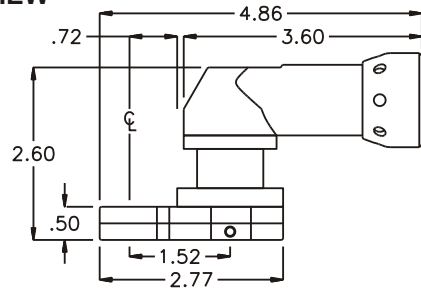

D & D PRODUCTION INC.®

ASSEMBLY NO. 241614

HEAD NO. 1278

CROWFOOT ASS'Y
Rev. A
11-04-03

2500 WILLIAMS DRIVE • WATERFORD, MI • 48328

PHONE : (248) 334-2112 • FAX : (248) 334-0062

SIDE VIEW

TOP VIEW

GEAR ASSEMBLY

PARTS BLOWOUT

ITEM	DESCRIPTION	PART NO.	ITEM	DESCRIPTION	PART NO.	ITEM	DESCRIPTION	PART NO.
1	Angle Head	A/C 10B	11	Gear Housing (Bottom)	241614-P			
2	Angle Head Adapter	HAL-2632-10B	12	Grease Fitting	1877			
3	Needle Bearing	B-108	13	Screw #1 (2)	S-608			
4	Gear Housing (Top)	241614-H2	14	Screw #2 (4)	S-610SH			
5	Socket Gear	201516-XX	15	Dowel Pin (2)	DP-810			
6	Thrust Race (2)	W-1390-016						
7	Idler Pin	IP-0816						
8	Bearing Needles (17)	LR15M58						
9	Idler Gear	201509						
10	Drive Gear	201541-38SD						