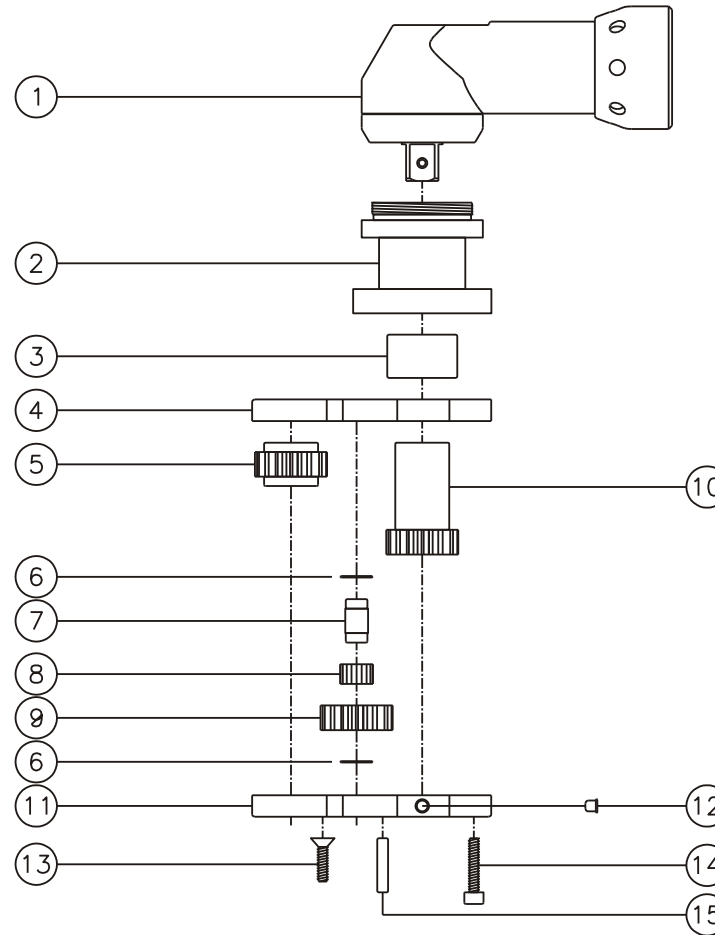

D & D PRODUCTION INC.®

ASSEMBLY NO. 241614

HEAD NO. 1278

CROWFOOT ASS'Y
Rev. A
11-04-03

2500 WILLIAMS DRIVE • WATERFORD, MI • 48328

PHONE : (248) 334-2112 • FAX : (248) 334-0062

SIDE VIEW

TOP VIEW

GEAR ASSEMBLY

PARTS BLOWOUT

ITEM	DESCRIPTION	PART NO.	ITEM	DESCRIPTION	PART NO.	ITEM	DESCRIPTION	PART NO.
1	Angle Head	A/C 10B	11	Gear Housing (Bottom)	241614-P			
2	Angle Head Adapter	HAL-2632-10B	12	Grease Fitting	1877			
3	Needle Bearing	B-108	13	Screw #1 (2)	S-608			
4	Gear Housing (Top)	241614-H2	14	Screw #2 (4)	S-610SH			
5	Socket Gear	201516-XX	15	Dowel Pin (2)	DP-810			
6	Thrust Race (2)	W-1390-016						
7	Idler Pin	IP-0816						
8	Bearing Needles (17)	LR15M58						
9	Idler Gear	201509						
10	Drive Gear	201541-38SD						