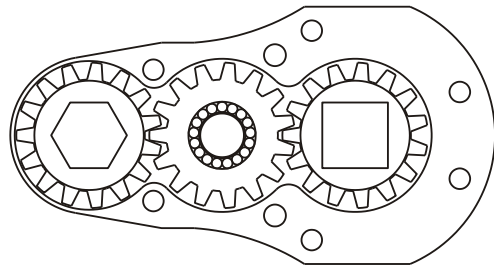

D & D PRODUCTION INC.®

ASSEMBLY NO. 241614

HEAD NO. 1278

CROWFOOT ASS'Y
Rev. A
11-04-03

2500 WILLIAMS DRIVE • WATERFORD, MI • 48328

PHONE : (248) 334-2112 • FAX : (248) 334-0062

SIDE VIEW

TOP VIEW

GEAR ASSEMBLY

PARTS BLOWOUT

ITEM	DESCRIPTION	PART NO.	ITEM	DESCRIPTION	PART NO.	ITEM	DESCRIPTION	PART NO.
1	Angle Head	A/C 10B	11	Gear Housing (Bottom)	241614-P			
2	Angle Head Adapter	HAL-2632-10B	12	Grease Fitting	1877			
3	Needle Bearing	B-108	13	Screw #1 (2)	S-608			
4	Gear Housing (Top)	241614-H2	14	Screw #2 (4)	S-610SH			
5	Socket Gear	201516-XX	15	Dowel Pin (2)	DP-810			
6	Thrust Race (2)	W-1390-016						
7	Idler Pin	IP-0816						
8	Bearing Needles (17)	LR15M58						
9	Idler Gear	201509						
10	Drive Gear	201541-38SD						