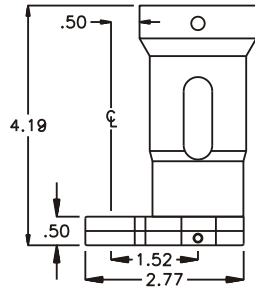

D & D PRODUCTION INC.®

ASSEMBLY NO. 241614

HEAD NO. 1267

CROWFOOT ASS'Y
Rev. A
03-21-03

2500 WILLIAMS DRIVE • WATERFORD, MI • 48328

PHONE : (248) 334-2112 • FAX : (248) 334-0062

SIDE VIEW

TOP VIEW

GEAR ASSEMBLY

PARTS BLOWOUT

ITEM	DESCRIPTION	PART NO.	ITEM	DESCRIPTION	PART NO.	ITEM	DESCRIPTION	PART NO.
1	Drive Spindle	DS-0450	11	Drive Gear	201528-04			
2	Set Screw (2)	SS-1403F	12	Gear Housing (Bottom)	241614-P			
3	Adapter	HAM-2414-MCY9A	13	Grease Fitting	1877			
4	Needle Bearing	B-108	14	Screw #1 (2)	S-608			
5	Gear Housing (Top)	241614-H	15	Screw #2 (4)	S-610SH			
6	Socket Gear	201516-XX	16	Dowel Pin (2)	DP-810			
7	Thrust Race (2)	W-1390-016	17	Spring Spindle Ass'y (Optional)	SS-12M-16-66M			
8	Idler Pin	IP-0816						
9	Bearing Needles (17)	LR15M58						
10	Idler Gear	201509