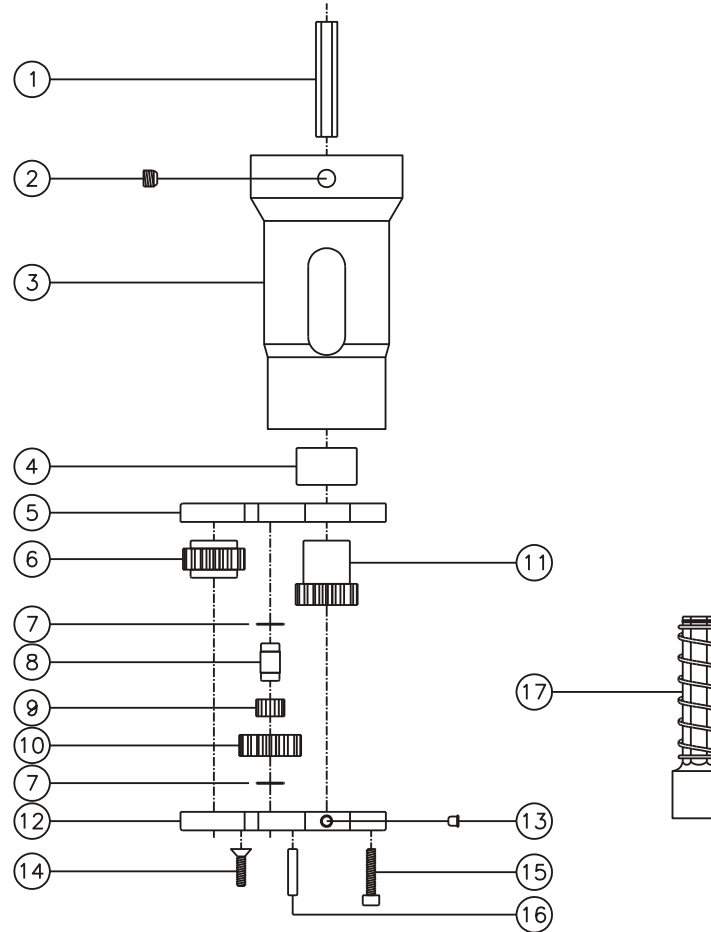

D & D PRODUCTION INC.®

ASSEMBLY NO. 241614

HEAD NO. 1267

CROWFOOT ASS'Y
Rev. A
03-21-03

2500 WILLIAMS DRIVE • WATERFORD, MI • 48328

PHONE : (248) 334-2112 • FAX : (248) 334-0062

SIDE VIEW

TOP VIEW

GEAR ASSEMBLY

PARTS BLOWOUT

ITEM	DESCRIPTION	PART NO.	ITEM	DESCRIPTION	PART NO.	ITEM	DESCRIPTION	PART NO.
1	Drive Spindle	DS-0450	11	Drive Gear	201528-04			
2	Set Screw (2)	SS-1403F	12	Gear Housing (Bottom)	241614-P			
3	Adapter	HAM-2414-MCY9A	13	Grease Fitting	1877			
4	Needle Bearing	B-108	14	Screw #1 (2)	S-608			
5	Gear Housing (Top)	241614-H	15	Screw #2 (4)	S-610SH			
6	Socket Gear	201516-XX	16	Dowel Pin (2)	DP-810			
7	Thrust Race (2)	W-1390-016	17	Spring Spindle Ass'y (Optional)	SS-12M-16-66M			
8	Idler Pin	IP-0816						
9	Bearing Needles (17)	LR15M58						
10	Idler Gear	201509						