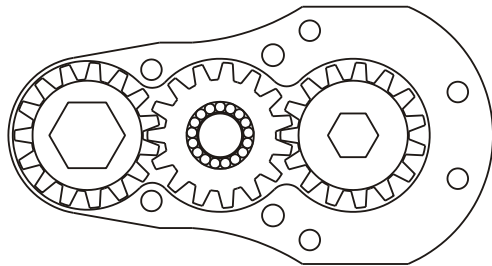

D & D PRODUCTION INC.®

ASSEMBLY NO. 241614

HEAD NO. 1267

CROWFOOT ASS'Y
Rev. A
03-21-03

2500 WILLIAMS DRIVE • WATERFORD, MI • 48328

PHONE : (248) 334-2112 • FAX : (248) 334-0062

SIDE VIEW

TOP VIEW

GEAR ASSEMBLY

PARTS BLOWOUT

ITEM	DESCRIPTION	PART NO.	ITEM	DESCRIPTION	PART NO.	ITEM	DESCRIPTION	PART NO.
1	Drive Spindle	DS-0450	11	Drive Gear	201528-04			
2	Set Screw (2)	SS-1403F	12	Gear Housing (Bottom)	241614-P			
3	Adapter	HAM-2414-MCY9A	13	Grease Fitting	1877			
4	Needle Bearing	B-108	14	Screw #1 (2)	S-608			
5	Gear Housing (Top)	241614-H	15	Screw #2 (4)	S-610SH			
6	Socket Gear	201516-XX	16	Dowel Pin (2)	DP-810			
7	Thrust Race (2)	W-1390-016	17	Spring Spindle Ass'y (Optional)	SS-12M-16-66M			
8	Idler Pin	IP-0816						
9	Bearing Needles (17)	LR15M58						
10	Idler Gear	201509						