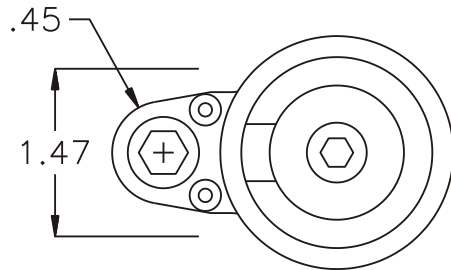

D & D PRODUCTION INC.®

ASSEMBLY NO. 241614

HEAD NO. 1267

CROWFOOT ASS'Y
Rev. A
03-21-03

2500 WILLIAMS DRIVE • WATERFORD, MI • 48328

PHONE : (248) 334-2112 • FAX : (248) 334-0062

SIDE VIEW

TOP VIEW

GEAR ASSEMBLY

PARTS BLOWOUT

ITEM	DESCRIPTION	PART NO.	ITEM	DESCRIPTION	PART NO.	ITEM	DESCRIPTION	PART NO.
1	Drive Spindle	DS-0450	11	Drive Gear	201528-04			
2	Set Screw (2)	SS-1403F	12	Gear Housing (Bottom)	241614-P			
3	Adapter	HAM-2414-MCY9A	13	Grease Fitting	1877			
4	Needle Bearing	B-108	14	Screw #1 (2)	S-608			
5	Gear Housing (Top)	241614-H	15	Screw #2 (4)	S-610SH			
6	Socket Gear	201516-XX	16	Dowel Pin (2)	DP-810			
7	Thrust Race (2)	W-1390-016	17	Spring Spindle Ass'y (Optional)	SS-12M-16-66M			
8	Idler Pin	IP-0816						
9	Bearing Needles (17)	LR15M58						
10	Idler Gear	201509						