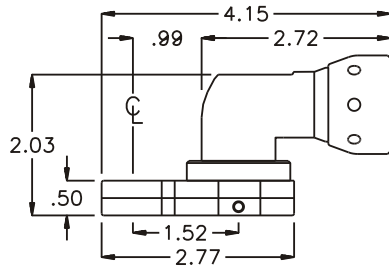

D & D PRODUCTION INC.

ASSEMBLY NO. 241614

HEAD NO. 1259

CROWFOOT ASS'Y
Rev. A
08-22-00

2500 WILLIAMS DRIVE • WATERFORD, MI • 48328 PHONE : (248) 334-2112 • FAX : (248) 334-0062

SIDE VIEW

TOP VIEW

GEAR ASSEMBLY

PARTS BLOWOUT

ITEM	DESCRIPTION	PART NO.	ITEM	DESCRIPTION	PART NO.	ITEM	DESCRIPTION	PART NO.
1	Angle Head	ETV S7-30	11	Grease Fitting	1877			
2	Angle Head Adapter	HA-2415-S730	12	Screw #1 (2)	S-608			
3	Gear Housing (Top)	241614-H	13	Screw #2 (4)	S-610SH			
4	Socket Gear	201516-XX	14	Dowel Pin (2)	DP-810			
5	Thrust Race (2)	W-1390-016						
6	Idler Pin	IP-0816						
7	Bearing Needles (17)	LR15M58						
8	Idler Gear	201509						
9	Drive Gear	201509-SD						
10	Gear Housing (Bottom)	241614-P						