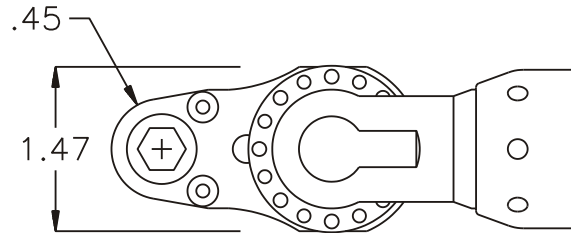

D & D PRODUCTION INC.

ASSEMBLY NO. 241614

HEAD NO. 1259

CROWFOOT ASS'Y
Rev. A
08-22-00

2500 WILLIAMS DRIVE • WATERFORD, MI • 48328 PHONE : (248) 334-2112 • FAX : (248) 334-0062

SIDE VIEW

TOP VIEW

GEAR ASSEMBLY

PARTS BLOWOUT

ITEM	DESCRIPTION	PART NO.	ITEM	DESCRIPTION	PART NO.	ITEM	DESCRIPTION	PART NO.
1	Angle Head	ETV S7-30	11	Grease Fitting	1877			
2	Angle Head Adapter	HA-2415-S730	12	Screw #1 (2)	S-608			
3	Gear Housing (Top)	241614-H	13	Screw #2 (4)	S-610SH			
4	Socket Gear	201516-XX	14	Dowel Pin (2)	DP-810			
5	Thrust Race (2)	W-1390-016						
6	Idler Pin	IP-0816						
7	Bearing Needles (17)	LR15M58						
8	Idler Gear	201509						
9	Drive Gear	201509-SD						
10	Gear Housing (Bottom)	241614-P						