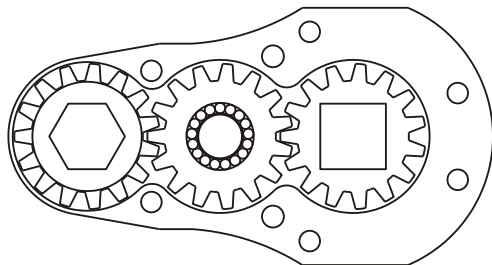

D & D PRODUCTION INC.

ASSEMBLY NO. 241614

HEAD NO. 1259

CROWFOOT ASS'Y
Rev. A
08-22-00

2500 WILLIAMS DRIVE • WATERFORD, MI • 48328 PHONE : (248) 334-2112 • FAX : (248) 334-0062

SIDE VIEW

TOP VIEW

GEAR ASSEMBLY

PARTS BLOWOUT

ITEM	DESCRIPTION	PART NO.	ITEM	DESCRIPTION	PART NO.	ITEM	DESCRIPTION	PART NO.
1	Angle Head	ETV S7-30	11	Grease Fitting	1877			
2	Angle Head Adapter	HA-2415-S730	12	Screw #1 (2)	S-608			
3	Gear Housing (Top)	241614-H	13	Screw #2 (4)	S-610SH			
4	Socket Gear	201516-XX	14	Dowel Pin (2)	DP-810			
5	Thrust Race (2)	W-1390-016						
6	Idler Pin	IP-0816						
7	Bearing Needles (17)	LR15M58						
8	Idler Gear	201509						
9	Drive Gear	201509-SD						
10	Gear Housing (Bottom)	241614-P						