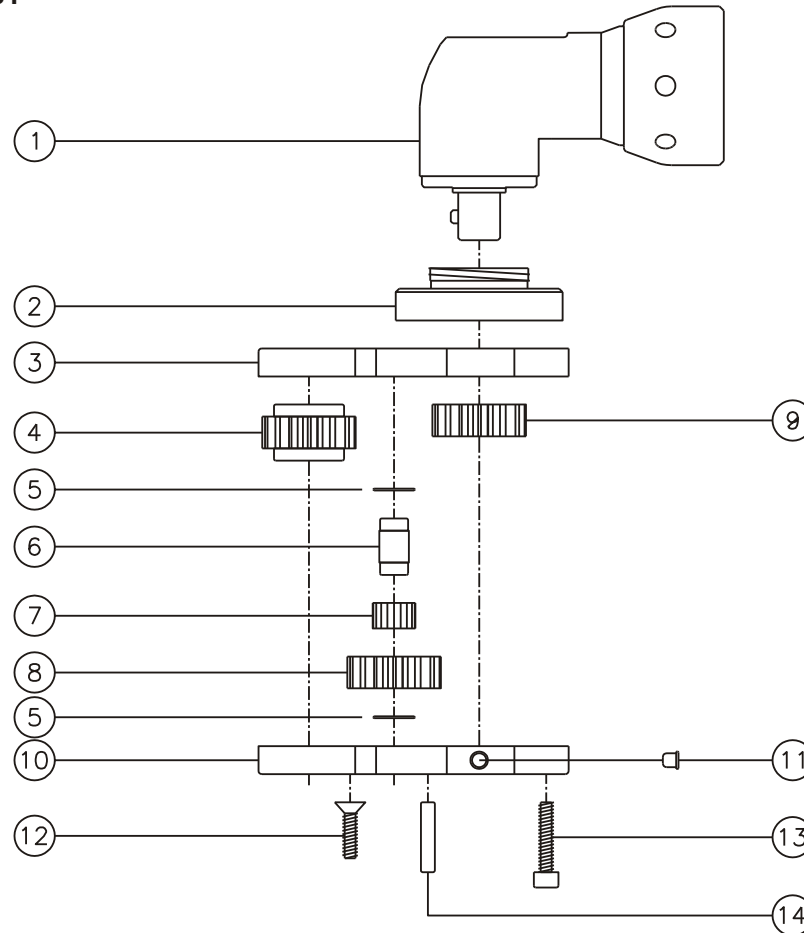

D & D PRODUCTION INC.

ASSEMBLY NO. 241614

HEAD NO. 1259

CROWFOOT ASS'Y
Rev. A
08-22-00

2500 WILLIAMS DRIVE • WATERFORD, MI • 48328 PHONE : (248) 334-2112 • FAX : (248) 334-0062

SIDE VIEW

TOP VIEW

GEAR ASSEMBLY

PARTS BLOWOUT

ITEM	DESCRIPTION	PART NO.	ITEM	DESCRIPTION	PART NO.	ITEM	DESCRIPTION	PART NO.
1	Angle Head	ETV S7-30	11	Grease Fitting	1877			
2	Angle Head Adapter	HA-2415-S730	12	Screw #1 (2)	S-608			
3	Gear Housing (Top)	241614-H	13	Screw #2 (4)	S-610SH			
4	Socket Gear	201516-XX	14	Dowel Pin (2)	DP-810			
5	Thrust Race (2)	W-1390-016						
6	Idler Pin	IP-0816						
7	Bearing Needles (17)	LR15M58						
8	Idler Gear	201509						
9	Drive Gear	201509-SD						
10	Gear Housing (Bottom)	241614-P						