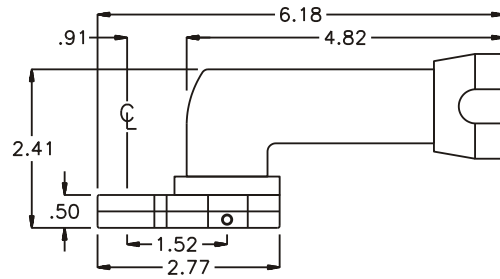

D & D PRODUCTION INC.

ASSEMBLY NO. 241614

HEAD NO. 1258

CROWFOOT ASS'Y
Rev. A
06-29-98

2500 WILLIAMS DRIVE • WATERFORD, MI • 48328

PHONE : (248) 334-2112 • FAX : (248) 334-0062

SIDE VIEW

TOP VIEW