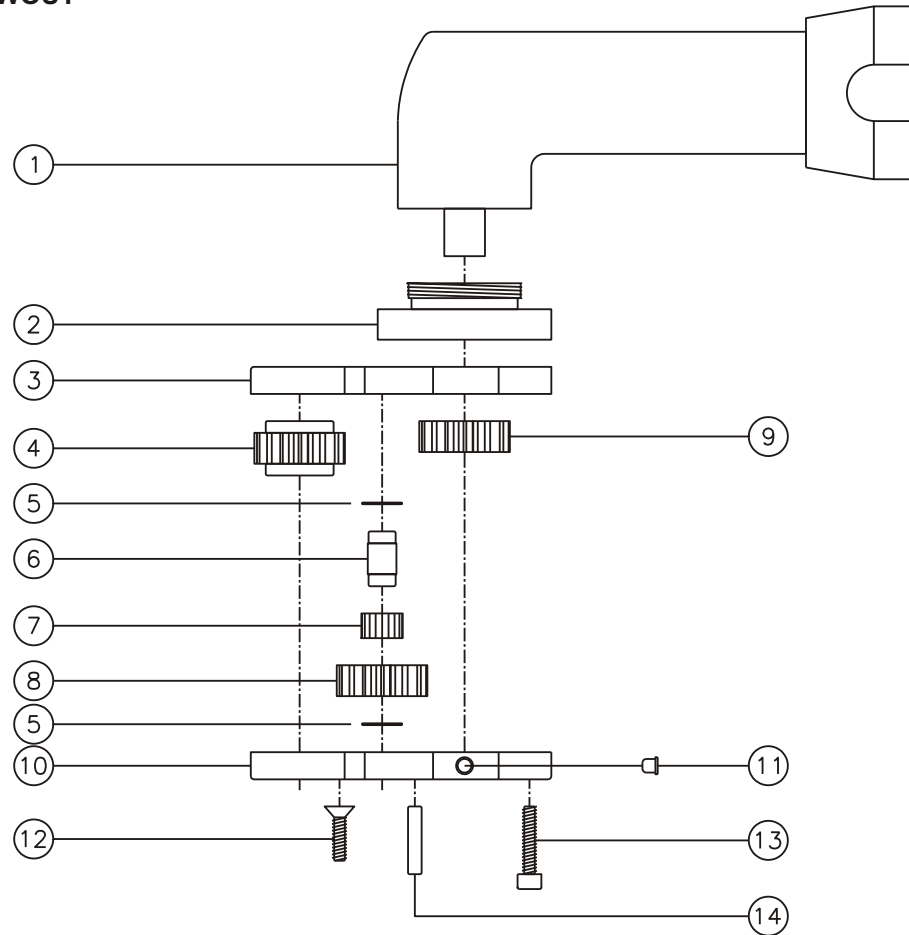

### SIDE VIEW

### TOP VIEW

### PARTS BLOWOUT

ITEM	DESCRIPTION	PART NO.	ITEM	DESCRIPTION	PART NO.	ITEM	DESCRIPTION	PART NO.
1	Angle Head	S6	11	Grease Fitting	1877			
2	Angle Head Adapter	HA-S62609-1	12	Screw #1 (2)	S-608			
3	Gear Housing (Top)	241614-H	13	Screw #2 (4)	S-610SH			
4	Socket Gear	201516-XX	14	Dowel Pin (2)	DP-810			
5	Thrust Race (2)	W-1390-016						
6	Idler Pin	IP-0816						
7	Bearing Needles (17)	LR15M58						
8	Idler Gear	201509						
9	Drive Gear	201509-SD						
10	Gear Housing (Bottom)	241614-P						