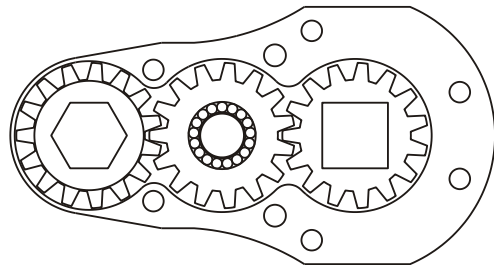

## HEAD NO. 1258

CROWFOOT ASS'Y  
Rev. A  
06-29-98

2500 WILLIAMS DRIVE • WATERFORD, MI • 48328

PHONE : (248) 334-2112 • FAX : (248) 334-0062

### SIDE VIEW

### TOP VIEW

### PARTS BLOWOUT

ITEM	DESCRIPTION	PART NO.	ITEM	DESCRIPTION	PART NO.	ITEM	DESCRIPTION	PART NO.
1	Angle Head	S6	11	Grease Fitting	1877			
2	Angle Head Adapter	HA-S62609-1	12	Screw #1 (2)	S-608			
3	Gear Housing (Top)	241614-H	13	Screw #2 (4)	S-610SH			
4	Socket Gear	201516-XX	14	Dowel Pin (2)	DP-810			
5	Thrust Race (2)	W-1390-016						
6	Idler Pin	IP-0816						
7	Bearing Needles (17)	LR15M58						
8	Idler Gear	201509						
9	Drive Gear	201509-SD						
10	Gear Housing (Bottom)	241614-P						