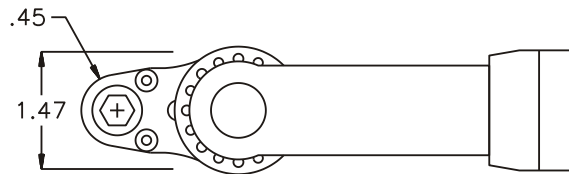

D & D PRODUCTION INC.

ASSEMBLY NO. 241614

HEAD NO. 1258

CROWFOOT ASS'Y
Rev. A
06-29-98

2500 WILLIAMS DRIVE • WATERFORD, MI • 48328

PHONE : (248) 334-2112 • FAX : (248) 334-0062

SIDE VIEW

TOP VIEW

GEAR ASSEMBLY

PARTS BLOWOUT

ITEM	DESCRIPTION	PART NO.	ITEM	DESCRIPTION	PART NO.	ITEM	DESCRIPTION	PART NO.
1	Angle Head	S6	11	Grease Fitting	1877			
2	Angle Head Adapter	HA-S62609-1	12	Screw #1 (2)	S-608			
3	Gear Housing (Top)	241614-H	13	Screw #2 (4)	S-610SH			
4	Socket Gear	201516-XX	14	Dowel Pin (2)	DP-810			
5	Thrust Race (2)	W-1390-016						
6	Idler Pin	IP-0816						
7	Bearing Needles (17)	LR15M58						
8	Idler Gear	201509						
9	Drive Gear	201509-SD						
10	Gear Housing (Bottom)	241614-P