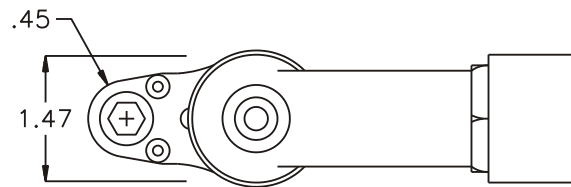

GEAR ASSEMBLY

PARTS BLOWOUT

ITEM	DESCRIPTION	PART NO.	ITEM	DESCRIPTION	PART NO.	ITEM	DESCRIPTION	PART NO.
1	Angle Head	AM3	11	Gear Housing (Bottom)	241614-P			
2	Needle Bearing	B-105	12	Grease Fitting	1877			
3	Angle Head Adapter	HA-2609-AM3	13	Screw #1 (2)	S-608			
4	Gear Housing (Top)	241614-H	14	Screw #2 (4)	S-610SH			
5	Socket Gear	201516-XX	15	Dowel Pin (2)	DP-810			
6	Thrust Race (2)	W-1390-016						
7	Idler Pin	IP-0816						
8	Bearing Needles (17)	LR15M58						
9	Idler Gear	201509						
10	Drive Gear	201509-SD						