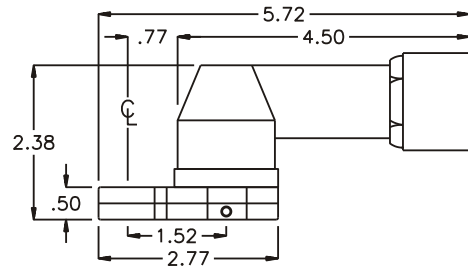

D & D PRODUCTION INC.

ASSEMBLY NO. 241614

HEAD NO. 1257

CROWFOOT ASS'Y
Rev. A
04-05-01

2500 WILLIAMS DRIVE • WATERFORD, MI • 48328

PHONE : (248) 334-2112 • FAX : (248) 334-0062

SIDE VIEW

TOP VIEW