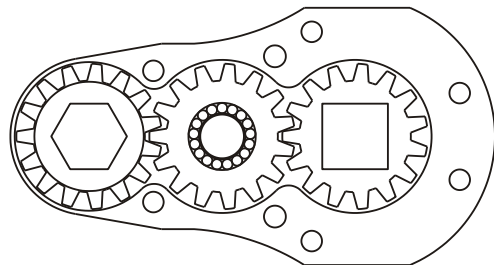

D & D PRODUCTION INC.

ASSEMBLY NO. 241614

HEAD NO. 1257

CROWFOOT ASS'Y
Rev. A
04-05-01

2500 WILLIAMS DRIVE • WATERFORD, MI • 48328

PHONE : (248) 334-2112 • FAX : (248) 334-0062

SIDE VIEW

TOP VIEW

GEAR ASSEMBLY

PARTS BLOWOUT

ITEM	DESCRIPTION	PART NO.	ITEM	DESCRIPTION	PART NO.	ITEM	DESCRIPTION	PART NO.
1	Angle Head	AM3	11	Gear Housing (Bottom)	241614-P			
2	Needle Bearing	B-105	12	Grease Fitting	1877			
3	Angle Head Adapter	HA-2609-AM3	13	Screw #1 (2)	S-608			
4	Gear Housing (Top)	241614-H	14	Screw #2 (4)	S-610SH			
5	Socket Gear	201516-XX	15	Dowel Pin (2)	DP-810			
6	Thrust Race (2)	W-1390-016						
7	Idler Pin	IP-0816						
8	Bearing Needles (17)	LR15M58						
9	Idler Gear	201509						
10	Drive Gear	201509-SD						