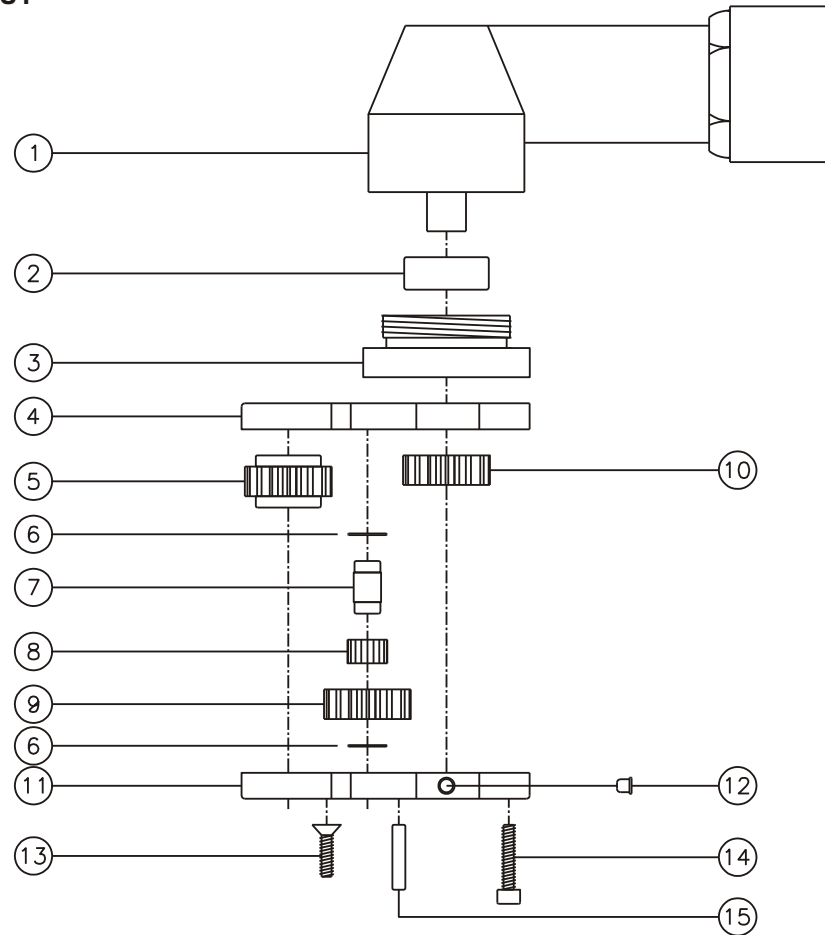

D & D PRODUCTION INC.

ASSEMBLY NO. 241614

HEAD NO. 1257

CROWFOOT ASS'Y
Rev. A
04-05-01

2500 WILLIAMS DRIVE • WATERFORD, MI • 48328

PHONE : (248) 334-2112 • FAX : (248) 334-0062

SIDE VIEW

TOP VIEW

GEAR ASSEMBLY

PARTS BLOWOUT

ITEM	DESCRIPTION	PART NO.	ITEM	DESCRIPTION	PART NO.	ITEM	DESCRIPTION	PART NO.
1	Angle Head	AM3	11	Gear Housing (Bottom)	241614-P			
2	Needle Bearing	B-105	12	Grease Fitting	1877			
3	Angle Head Adapter	HA-2609-AM3	13	Screw #1 (2)	S-608			
4	Gear Housing (Top)	241614-H	14	Screw #2 (4)	S-610SH			
5	Socket Gear	201516-XX	15	Dowel Pin (2)	DP-810			
6	Thrust Race (2)	W-1390-016						
7	Idler Pin	IP-0816						
8	Bearing Needles (17)	LR15M58						
9	Idler Gear	201509						
10	Drive Gear	201509-SD						