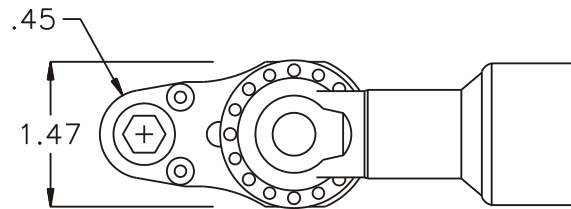

GEAR ASSEMBLY

PARTS BLOWOUT

ITEM	DESCRIPTION	PART NO.	ITEM	DESCRIPTION	PART NO.	ITEM	DESCRIPTION	PART NO.
1	Angle Head	Cleco AM3B	11	Grease Fitting	1877			
2	Angle Head Adapter	HA-2606-AM3B	12	Screw #1 (2)	S-608			
3	Gear Housing (Top)	241614-H	13	Screw #2 (4)	S-608SH			
4	Socket Gear	201516-XX	14	Dowel Pin (2)	DP-810			
5	Thrust Race (2)	W-1390-016						
6	Idler Pin	IP-0816						
7	Bearing Needles (17)	LR15M58						
8	Idler Gear	201509						
9	Drive Gear	201509-SD						
10	Gear Housing (Bottom)	241614-P						