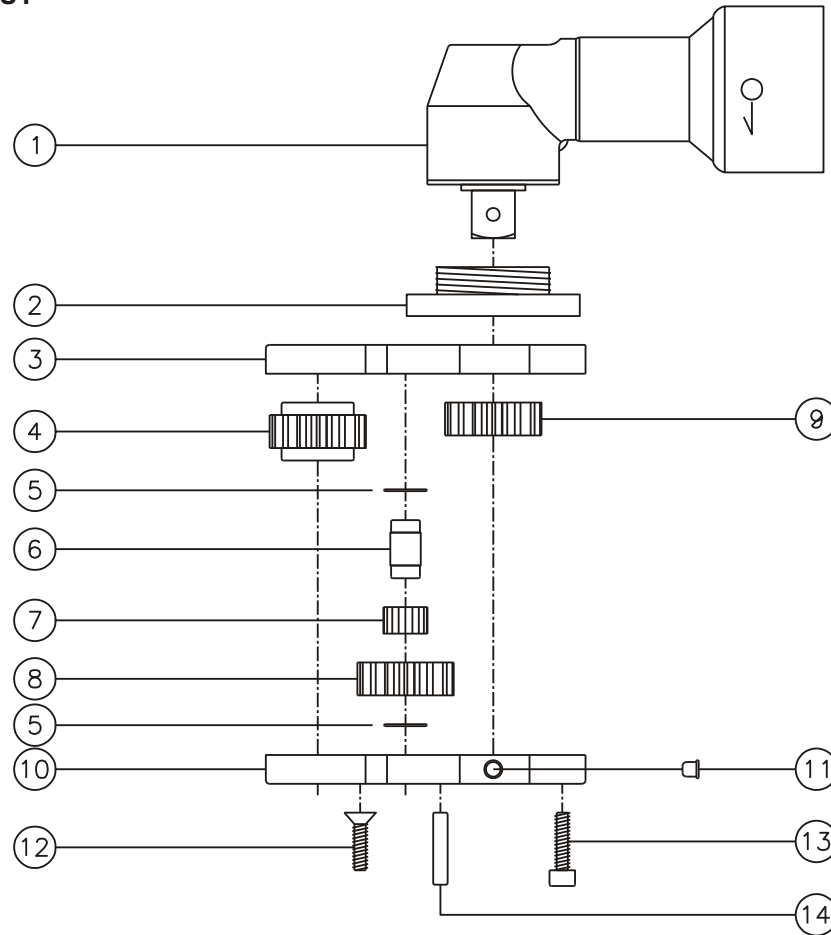

D & D PRODUCTION INC.

ASSEMBLY NO. 241614

HEAD NO. 1256

CROWFOOT ASS'Y
Rev. A
03-29-01

2500 WILLIAMS DRIVE • WATERFORD, MI • 48328

PHONE : (248) 334-2112 • FAX : (248) 334-0062

SIDE VIEW

TOP VIEW

GEAR ASSEMBLY

PARTS BLOWOUT

ITEM	DESCRIPTION	PART NO.	ITEM	DESCRIPTION	PART NO.	ITEM	DESCRIPTION	PART NO.
1	Angle Head	Cleco AM3B	11	Grease Fitting	1877			
2	Angle Head Adapter	HA-2606-AM3B	12	Screw #1 (2)	S-608			
3	Gear Housing (Top)	241614-H	13	Screw #2 (4)	S-608SH			
4	Socket Gear	201516-XX	14	Dowel Pin (2)	DP-810			
5	Thrust Race (2)	W-1390-016						
6	Idler Pin	IP-0816						
7	Bearing Needles (17)	LR15M58						
8	Idler Gear	201509						
9	Drive Gear	201509-SD						
10	Gear Housing (Bottom)	241614-P						