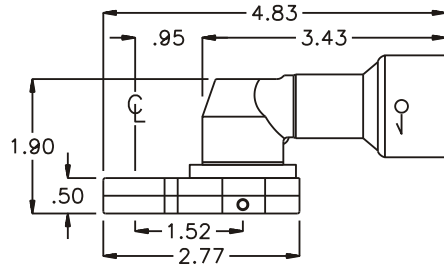

D & D PRODUCTION INC.

ASSEMBLY NO. 241614

HEAD NO. 1256

CROWFOOT ASS'Y
Rev. A
03-29-01

2500 WILLIAMS DRIVE • WATERFORD, MI • 48328

PHONE : (248) 334-2112 • FAX : (248) 334-0062

SIDE VIEW