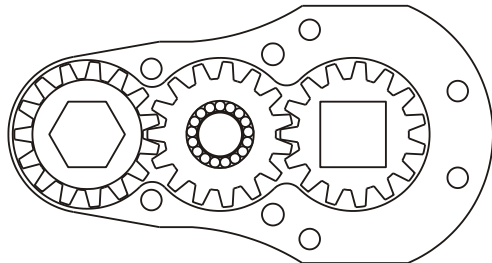

D & D PRODUCTION INC.

ASSEMBLY NO. 241614

HEAD NO. 1256

CROWFOOT ASS'Y
Rev. A
03-29-01

2500 WILLIAMS DRIVE • WATERFORD, MI • 48328

PHONE : (248) 334-2112 • FAX : (248) 334-0062

SIDE VIEW

TOP VIEW

GEAR ASSEMBLY

PARTS BLOWOUT

ITEM	DESCRIPTION	PART NO.	ITEM	DESCRIPTION	PART NO.	ITEM	DESCRIPTION	PART NO.
1	Angle Head	Cleco AM3B	11	Grease Fitting	1877			
2	Angle Head Adapter	HA-2606-AM3B	12	Screw #1 (2)	S-608			
3	Gear Housing (Top)	241614-H	13	Screw #2 (4)	S-608SH			
4	Socket Gear	201516-XX	14	Dowel Pin (2)	DP-810			
5	Thrust Race (2)	W-1390-016						
6	Idler Pin	IP-0816						
7	Bearing Needles (17)	LR15M58						
8	Idler Gear	201509						
9	Drive Gear	201509-SD						
10	Gear Housing (Bottom)	241614-P						