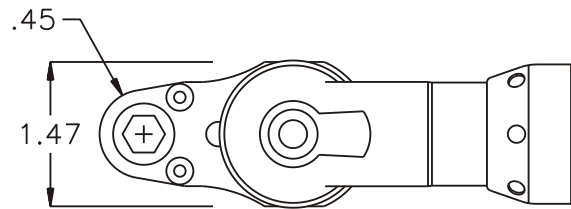

D & D PRODUCTION INC.

ASSEMBLY NO. 241614

HEAD NO. 1255

CROWFOOT ASS'Y
Rev. A
04-06-01

2500 WILLIAMS DRIVE • WATERFORD, MI • 48328 PHONE : (248) 334-2112 • FAX : (248) 334-0062

SIDE VIEW

TOP VIEW

GEAR ASSEMBLY

PARTS BLOWOUT

ITEM	DESCRIPTION	PART NO.	ITEM	DESCRIPTION	PART NO.	ITEM	DESCRIPTION	PART NO.
1	Angle Head	A/C 10	11	Grease Fitting	1877			
2	Angle Head Adapter	HA-2418-10	12	Screw #1 (2)	S-608			
3	Gear Housing (Top)	241614-H	13	Screw #2 (4)	S-610SH			
4	Socket Gear	201516-XX	14	Dowel Pin (2)	DP-810			
5	Thrust Race (2)	W-1390-016						
6	Idler Pin	IP-0816						
7	Bearing Needles (17)	LR15M58						
8	Idler Gear	201509						
9	Drive Gear	201509-SD						
10	Gear Housing (Bottom)	241614-P						