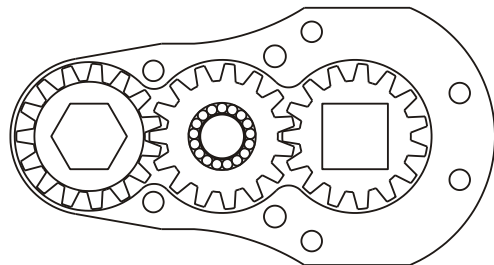

D & D PRODUCTION INC.

ASSEMBLY NO. 241614

HEAD NO. 1255

CROWFOOT ASS'Y
Rev. A
04-06-01

2500 WILLIAMS DRIVE • WATERFORD, MI • 48328 PHONE : (248) 334-2112 • FAX : (248) 334-0062

SIDE VIEW

TOP VIEW

GEAR ASSEMBLY

PARTS BLOWOUT

ITEM	DESCRIPTION	PART NO.	ITEM	DESCRIPTION	PART NO.	ITEM	DESCRIPTION	PART NO.
1	Angle Head	A/C 10	11	Grease Fitting	1877			
2	Angle Head Adapter	HA-2418-10	12	Screw #1 (2)	S-608			
3	Gear Housing (Top)	241614-H	13	Screw #2 (4)	S-610SH			
4	Socket Gear	201516-XX	14	Dowel Pin (2)	DP-810			
5	Thrust Race (2)	W-1390-016						
6	Idler Pin	IP-0816						
7	Bearing Needles (17)	LR15M58						
8	Idler Gear	201509						
9	Drive Gear	201509-SD						
10	Gear Housing (Bottom)	241614-P						