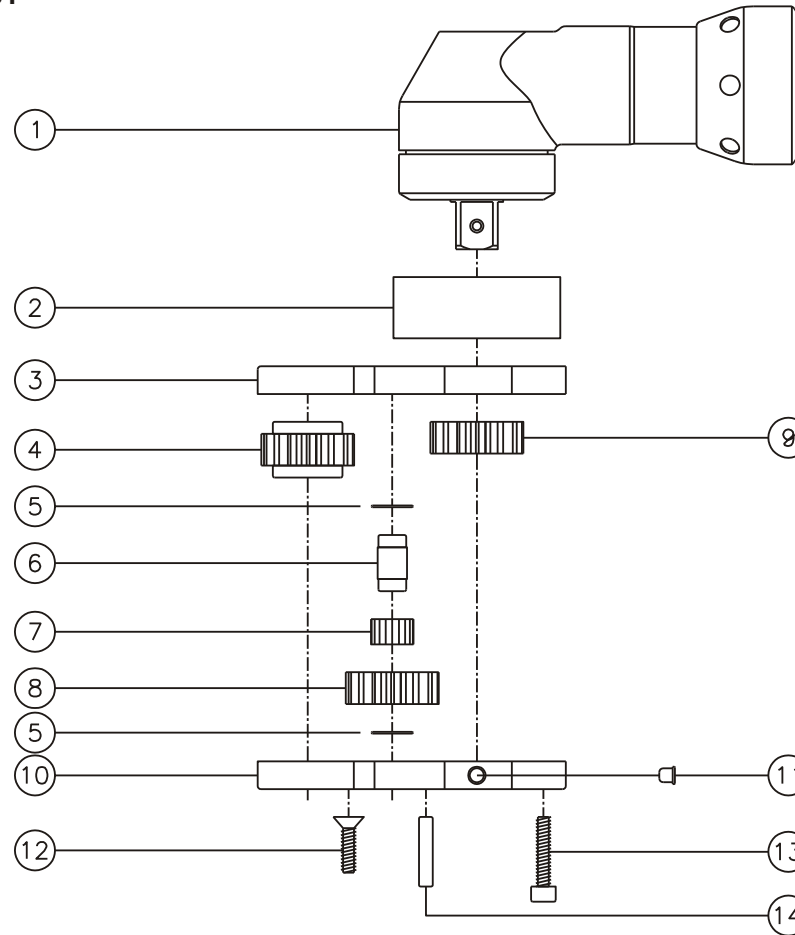

D & D PRODUCTION INC.

ASSEMBLY NO. 241614

HEAD NO. 1255

CROWFOOT ASS'Y
Rev. A
04-06-01

2500 WILLIAMS DRIVE • WATERFORD, MI • 48328 PHONE : (248) 334-2112 • FAX : (248) 334-0062

SIDE VIEW

TOP VIEW

GEAR ASSEMBLY

PARTS BLOWOUT

ITEM	DESCRIPTION	PART NO.	ITEM	DESCRIPTION	PART NO.	ITEM	DESCRIPTION	PART NO.
1	Angle Head	A/C 10	11	Grease Fitting	1877			
2	Angle Head Adapter	HA-2418-10	12	Screw #1 (2)	S-608			
3	Gear Housing (Top)	241614-H	13	Screw #2 (4)	S-610SH			
4	Socket Gear	201516-XX	14	Dowel Pin (2)	DP-810			
5	Thrust Race (2)	W-1390-016						
6	Idler Pin	IP-0816						
7	Bearing Needles (17)	LR15M58						
8	Idler Gear	201509						
9	Drive Gear	201509-SD						
10	Gear Housing (Bottom)	241614-P						