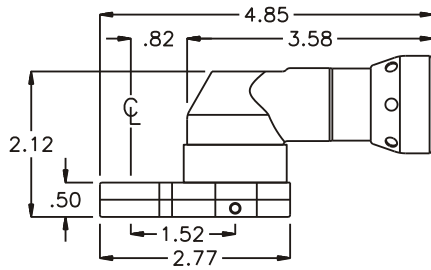

D & D PRODUCTION INC.

ASSEMBLY NO. 241614

HEAD NO. 1255

CROWFOOT ASS'Y
Rev. A
04-06-01

2500 WILLIAMS DRIVE • WATERFORD, MI • 48328 PHONE : (248) 334-2112 • FAX : (248) 334-0062

SIDE VIEW

TOP VIEW

GEAR ASSEMBLY

PARTS BLOWOUT

ITEM	DESCRIPTION	PART NO.	ITEM	DESCRIPTION	PART NO.	ITEM	DESCRIPTION	PART NO.
1	Angle Head	A/C 10	11	Grease Fitting	1877			
2	Angle Head Adapter	HA-2418-10	12	Screw #1 (2)	S-608			
3	Gear Housing (Top)	241614-H	13	Screw #2 (4)	S-610SH			
4	Socket Gear	201516-XX	14	Dowel Pin (2)	DP-810			
5	Thrust Race (2)	W-1390-016						
6	Idler Pin	IP-0816						
7	Bearing Needles (17)	LR15M58						
8	Idler Gear	201509						
9	Drive Gear	201509-SD						
10	Gear Housing (Bottom)	241614-P						