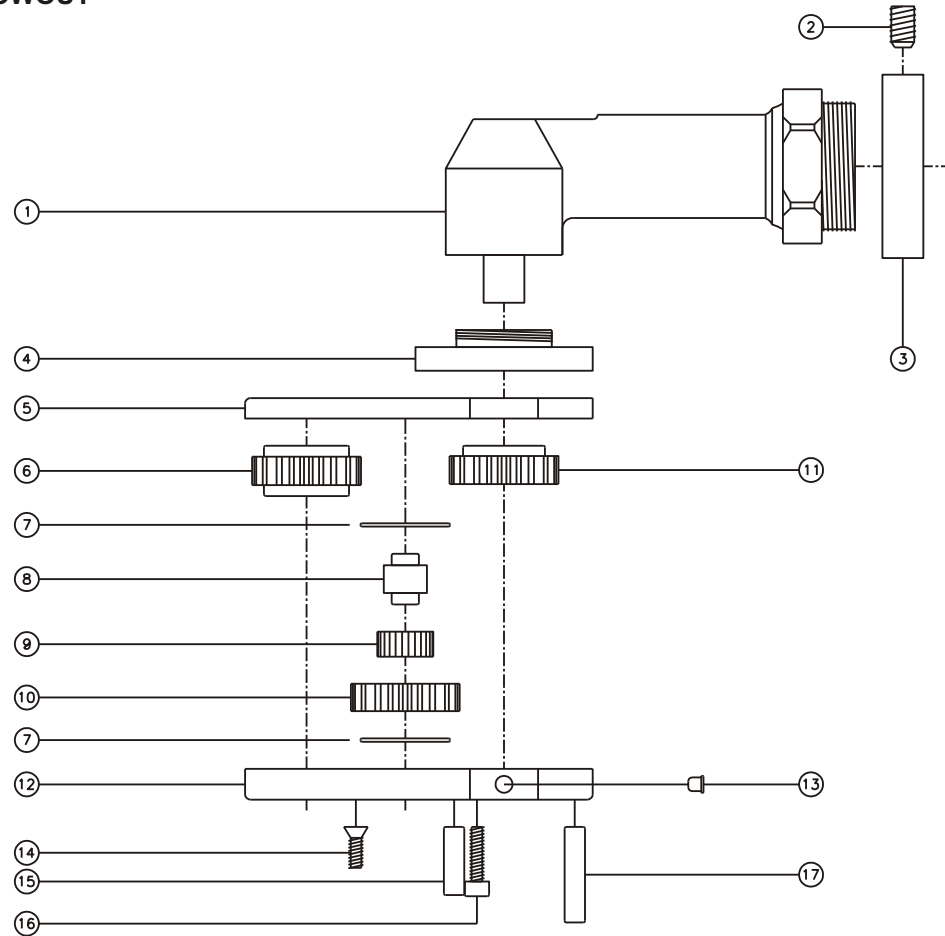

D & D PRODUCTION INC.

ASSEMBLY NO. 241518A

HEAD NO. 1253

CROWFOOT ASS'Y
Rev. A
08-12-02

2500 WILLIAMS DRIVE • WATERFORD, MI • 48328

PHONE : (248) 334-2112 • FAX : (248) 334-0062

SIDE VIEW

TOP VIEW

GEAR ASSEMBLY

PARTS BLOWOUT

ITEM	DESCRIPTION	PART NO.	ITEM	DESCRIPTION	PART NO.	ITEM	DESCRIPTION	PART NO.
1	Angle Head	A/C 27	11	Drive Gear	201811-SD-XX			
2	Set Screw	SS-1406C	12	Gear Housing (Bottom)	241618A-P			
3	Locking Ring	RL-273806	13	Grease Fitting	1877			
4	Housing Adapter	HA-2607-A10	14	Screw #1 (2)	S-606			
5	Gear Housing (Top)	241518A-H	15	Dowel Pin #1 (2)	DP-1210			
6	Socket Gear	201815-XX	16	Screw #2 (4)	S-608SH			
7	Thrust Race (2)	TRA-411	17	Dowel Pin #2	DP-1214			
8	Idler Pin	IP-1315						
9	Bearing Needles (24)	LR15M58						
10	Idler Gear	201808						