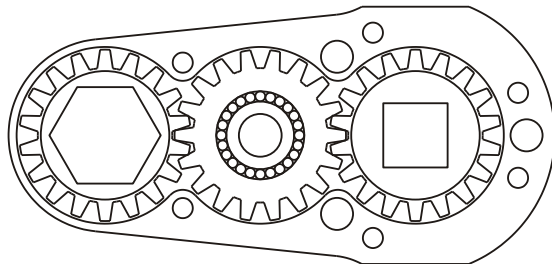

D & D PRODUCTION INC.

ASSEMBLY NO. 241518A

HEAD NO. 1253

CROWFOOT ASS'Y
Rev. A
08-12-02

2500 WILLIAMS DRIVE • WATERFORD, MI • 48328

PHONE : (248) 334-2112 • FAX : (248) 334-0062

SIDE VIEW

TOP VIEW

GEAR ASSEMBLY

PARTS BLOWOUT

ITEM	DESCRIPTION	PART NO.	ITEM	DESCRIPTION	PART NO.	ITEM	DESCRIPTION	PART NO.
1	Angle Head	A/C 27	11	Drive Gear	201811-SD-XX			
2	Set Screw	SS-1406C	12	Gear Housing (Bottom)	241618A-P			
3	Locking Ring	RL-273806	13	Grease Fitting	1877			
4	Housing Adapter	HA-2607-A10	14	Screw #1 (2)	S-606			
5	Gear Housing (Top)	241518A-H	15	Dowel Pin #1 (2)	DP-1210			
6	Socket Gear	201815-XX	16	Screw #2 (4)	S-608SH			
7	Thrust Race (2)	TRA-411	17	Dowel Pin #2	DP-1214			
8	Idler Pin	IP-1315						
9	Bearing Needles (24)	LR15M58						
10	Idler Gear	201808						