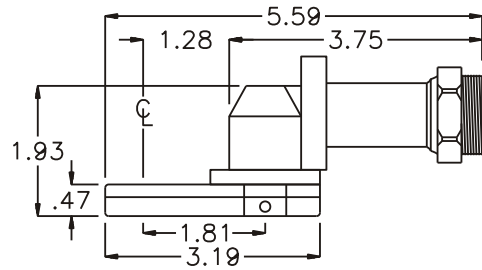

D & D PRODUCTION INC.

ASSEMBLY NO. 241518A

HEAD NO. 1253

CROWFOOT ASS'Y
Rev. A
08-12-02

2500 WILLIAMS DRIVE • WATERFORD, MI • 48328

PHONE : (248) 334-2112 • FAX : (248) 334-0062

SIDE VIEW