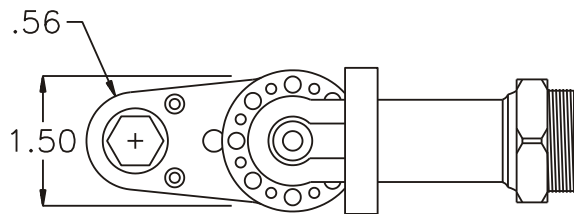

GEAR ASSEMBLY

PARTS BLOWOUT

ITEM	DESCRIPTION	PART NO.	ITEM	DESCRIPTION	PART NO.	ITEM	DESCRIPTION	PART NO.
1	Angle Head	A/C 27	11	Drive Gear	201811-SD-XX			
2	Set Screw	SS-1406C	12	Gear Housing (Bottom)	241618A-P			
3	Locking Ring	RL-273806	13	Grease Fitting	1877			
4	Housing Adapter	HA-2607-A10	14	Screw #1 (2)	S-606			
5	Gear Housing (Top)	241518A-H	15	Dowel Pin #1 (2)	DP-1210			
6	Socket Gear	201815-XX	16	Screw #2 (4)	S-608SH			
7	Thrust Race (2)	TRA-411	17	Dowel Pin #2	DP-1214			
8	Idler Pin	IP-1315						
9	Bearing Needles (24)	LR15M58						
10	Idler Gear	201808						