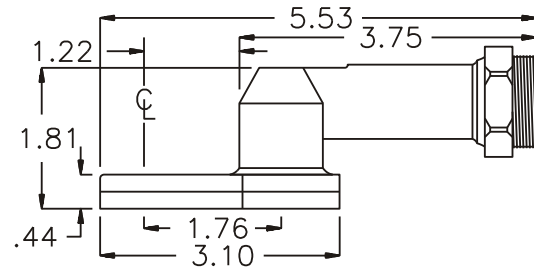

D & D PRODUCTION INC.

ASSEMBLY NO. 241418

HEAD NO. 1250

CROWFOOT ASS'Y
Rev. B
01-18-93

2500 WILLIAMS DRIVE • WATERFORD, MI • 48328

PHONE : (248) 334-2112 • FAX : (248) 334-0062

SIDE VIEW