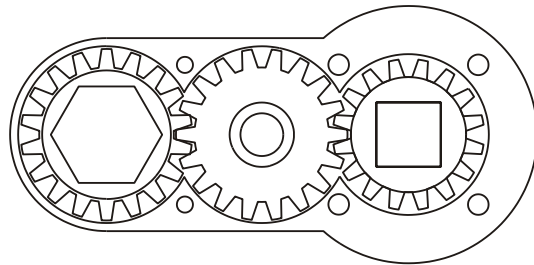

D & D PRODUCTION INC.

ASSEMBLY NO. 241418

HEAD NO. 1250

CROWFOOT ASS'Y
Rev. B
01-18-93

2500 WILLIAMS DRIVE • WATERFORD, MI • 48328

PHONE : (248) 334-2112 • FAX : (248) 334-0062

SIDE VIEW

TOP VIEW

GEAR ASSEMBLY

PARTS BLOWOUT

ITEM	DESCRIPTION	PART NO.	ITEM	DESCRIPTION	PART NO.	ITEM	DESCRIPTION	PART NO.
1	Angle Head	A/C 26	11	Roll Pin (2)	RP-407			
2	Gear Housing	241418-H						
3	Socket Gear	201814-XX						
4	Thrust Race (3)	TRA-411						
5	Idler Pin	IP-1214						
6	Idler Gear	201806						
7	Drive Gear	201610-SD						
8	Grease Fitting	1877						
9	Bottom Plate	241418-P						
10	Screw (4)	S-407						