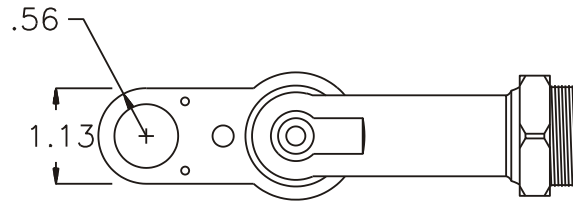

GEAR ASSEMBLY

PARTS BLOWOUT

ITEM	DESCRIPTION	PART NO.	ITEM	DESCRIPTION	PART NO.	ITEM	DESCRIPTION	PART NO.
1	Angle Head	A/C 26	11	Roll Pin (2)	RP-407			
2	Gear Housing	241418-H						
3	Socket Gear	201814-XX						
4	Thrust Race (3)	TRA-411						
5	Idler Pin	IP-1214						
6	Idler Gear	201806						
7	Drive Gear	201610-SD						
8	Grease Fitting	1877						
9	Bottom Plate	241418-P						
10	Screw (4)	S-407						