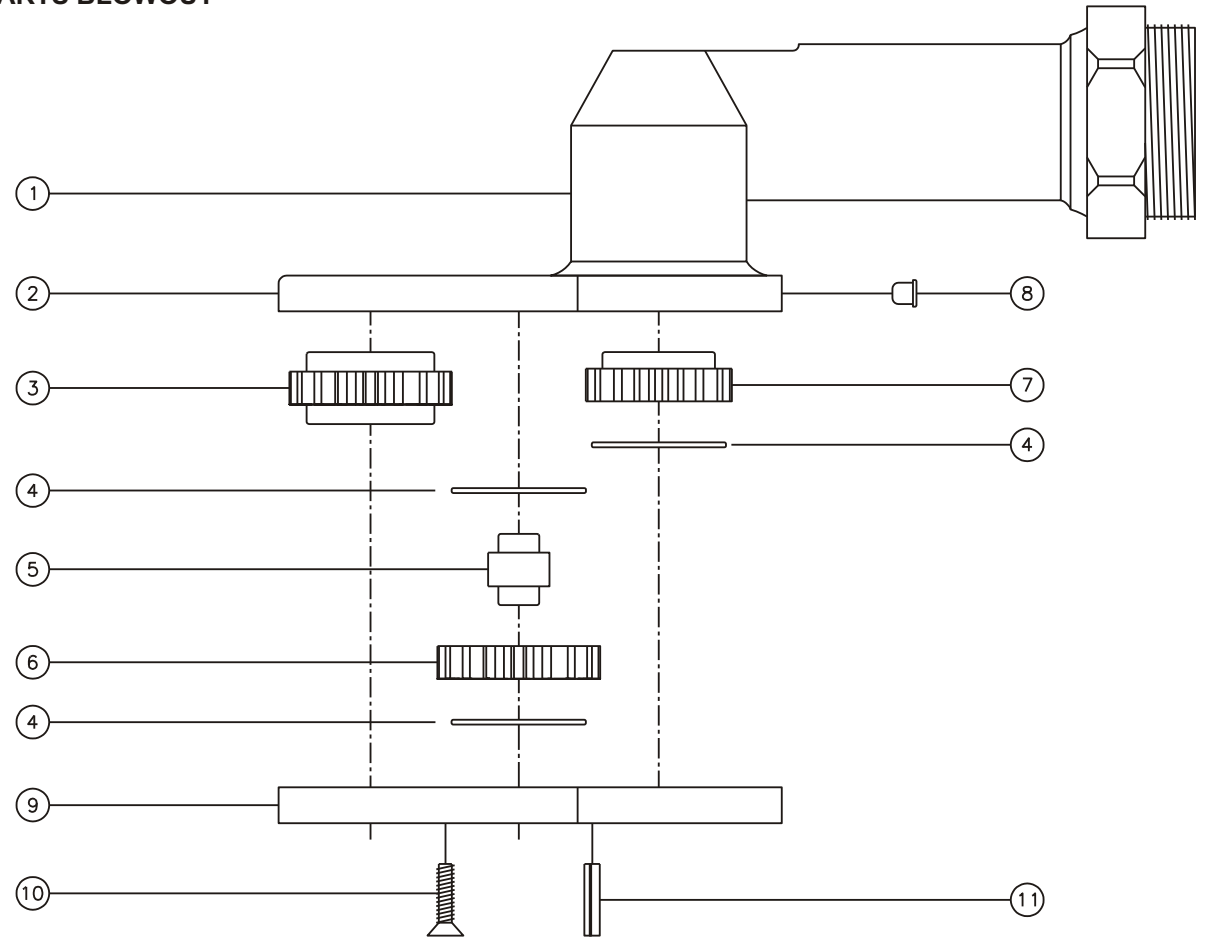

D & D PRODUCTION INC.

ASSEMBLY NO. 241418

HEAD NO. 1250

CROWFOOT ASS'Y
Rev. B
01-18-93

2500 WILLIAMS DRIVE • WATERFORD, MI • 48328

PHONE : (248) 334-2112 • FAX : (248) 334-0062

SIDE VIEW

TOP VIEW

GEAR ASSEMBLY

PARTS BLOWOUT

ITEM	DESCRIPTION	PART NO.	ITEM	DESCRIPTION	PART NO.	ITEM	DESCRIPTION	PART NO.
1	Angle Head	A/C 26	11	Roll Pin (2)	RP-407			
2	Gear Housing	241418-H						
3	Socket Gear	201814-XX						
4	Thrust Race (3)	TRA-411						
5	Idler Pin	IP-1214						
6	Idler Gear	201806						
7	Drive Gear	201610-SD						
8	Grease Fitting	1877						
9	Bottom Plate	241418-P						
10	Screw (4)	S-407						