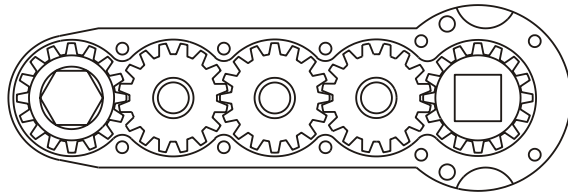

D & D PRODUCTION INC.

ASSEMBLY NO. 241416-3M

HEAD NO. 3202

CROWFOOT ASS'Y
Rev. A
05-11-95

2500 WILLIAMS DRIVE • WATERFORD, MI • 48328

PHONE : (248) 334-2112 • FAX : (248) 334-0062

SIDE VIEW

TOP VIEW

GEAR ASSEMBLY

PARTS BLOWOUT

ITEM	DESCRIPTION	PART NO.	ITEM	DESCRIPTION	PART NO.	ITEM	DESCRIPTION	PART NO.
1	Angle Head	32	11	Gear Housing (Bottom)	241416-3M-P			
2	Angle Head Adapter	HA 3211	12	Screw #1 (6)	S-406SH			
3	Gear Housing (Top)	241416-3M-H	13	Dowel Pin (2)	DP-812			
4	Socket Gear	201615-XX	14	Screw #2 (4)	S-410SH			
5	Thrust Race (6)	W-1390-016						
6	Idler Gear (3)	201609						
7	Idler Pin (3)	IP-0816						
8	Bearing Needles (51)	LR15M58						
9	Drive Gear	201623-SD						
10	Grease Fitting	1877						