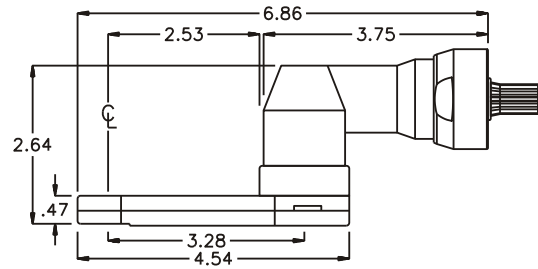

D & D PRODUCTION INC.

ASSEMBLY NO. 241416-3M

HEAD NO. 3202

CROWFOOT ASS'Y
Rev. A
05-11-95

2500 WILLIAMS DRIVE • WATERFORD, MI • 48328

PHONE : (248) 334-2112 • FAX : (248) 334-0062

SIDE VIEW

TOP VIEW

GEAR ASSEMBLY

PARTS BLOWOUT

ITEM	DESCRIPTION	PART NO.	ITEM	DESCRIPTION	PART NO.	ITEM	DESCRIPTION	PART NO.
1	Angle Head	32	11	Gear Housing (Bottom)	241416-3M-P			
2	Angle Head Adapter	HA 3211	12	Screw #1 (6)	S-406SH			
3	Gear Housing (Top)	241416-3M-H	13	Dowel Pin (2)	DP-812			
4	Socket Gear	201615-XX	14	Screw #2 (4)	S-410SH			
5	Thrust Race (6)	W-1390-016						
6	Idler Gear (3)	201609						
7	Idler Pin (3)	IP-0816						
8	Bearing Needles (51)	LR15M58						
9	Drive Gear	201623-SD						
10	Grease Fitting	1877						