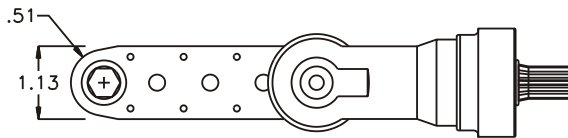

GEAR ASSEMBLY

PARTS BLOWOUT

ITEM	DESCRIPTION	PART NO.	ITEM	DESCRIPTION	PART NO.	ITEM	DESCRIPTION	PART NO.
1	Angle Head	32	11	Gear Housing (Bottom)	241416-3M-P			
2	Angle Head Adapter	HA 3211	12	Screw #1 (6)	S-406SH			
3	Gear Housing (Top)	241416-3M-H	13	Dowel Pin (2)	DP-812			
4	Socket Gear	201615-XX	14	Screw #2 (4)	S-410SH			
5	Thrust Race (6)	W-1390-016						
6	Idler Gear (3)	201609						
7	Idler Pin (3)	IP-0816						
8	Bearing Needles (51)	LR15M58						
9	Drive Gear	201623-SD						
10	Grease Fitting	1877						