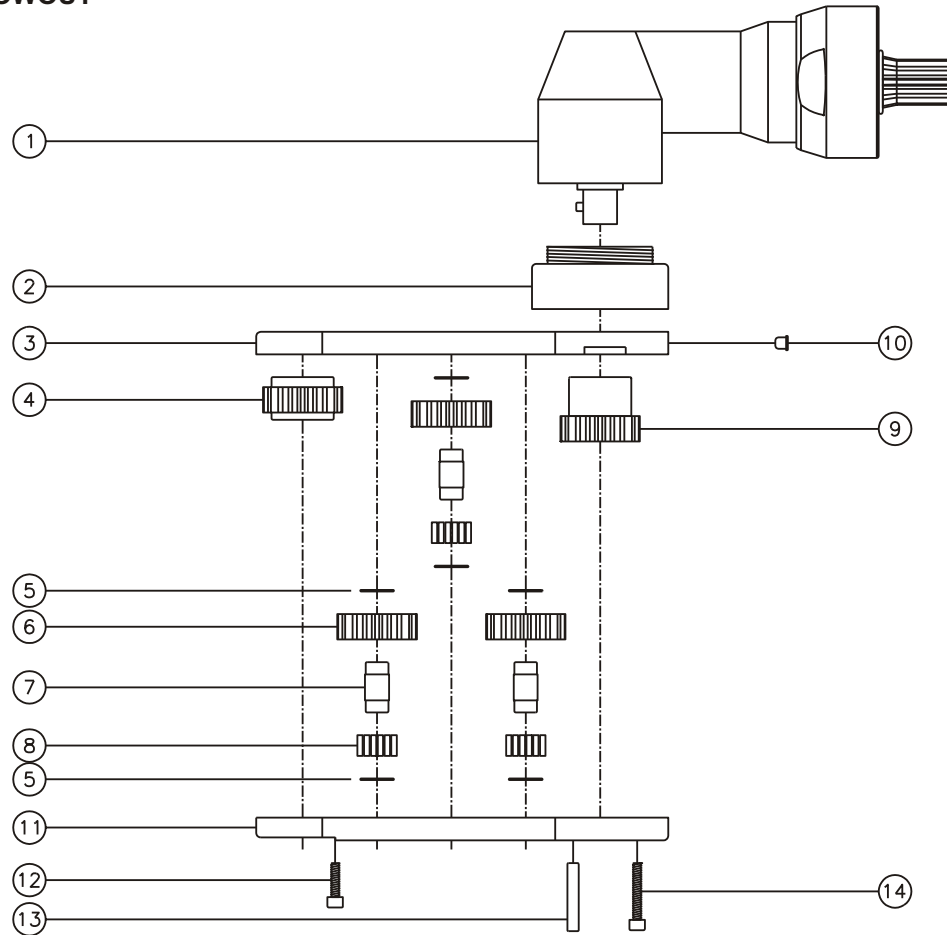

D & D PRODUCTION INC.

ASSEMBLY NO. 241416-3M

HEAD NO. 3202

CROWFOOT ASS'Y
Rev. A
05-11-95

2500 WILLIAMS DRIVE • WATERFORD, MI • 48328

PHONE : (248) 334-2112 • FAX : (248) 334-0062

SIDE VIEW

TOP VIEW

GEAR ASSEMBLY

PARTS BLOWOUT

ITEM	DESCRIPTION	PART NO.	ITEM	DESCRIPTION	PART NO.	ITEM	DESCRIPTION	PART NO.
1	Angle Head	32	11	Gear Housing (Bottom)	241416-3M-P			
2	Angle Head Adapter	HA 3211	12	Screw #1 (6)	S-406SH			
3	Gear Housing (Top)	241416-3M-H	13	Dowel Pin (2)	DP-812			
4	Socket Gear	201615-XX	14	Screw #2 (4)	S-410SH			
5	Thrust Race (6)	W-1390-016						
6	Idler Gear (3)	201609						
7	Idler Pin (3)	IP-0816						
8	Bearing Needles (51)	LR15M58						
9	Drive Gear	201623-SD						
10	Grease Fitting	1877						