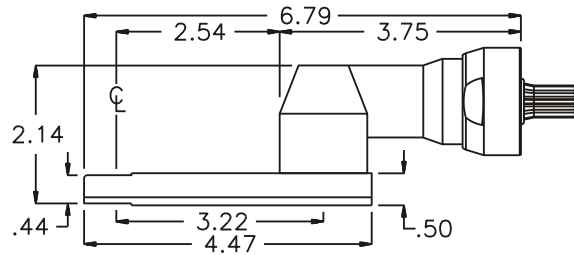

D & D PRODUCTION INC.

ASSEMBLY NO. 241416-3

HEAD NO. 3200

CROWFOOT ASS'Y
Rev. G
08-18-01

2500 WILLIAMS DRIVE • WATERFORD, MI • 48328

PHONE : (248) 334-2112 • FAX : (248) 334-0062

SIDE VIEW

TOP VIEW