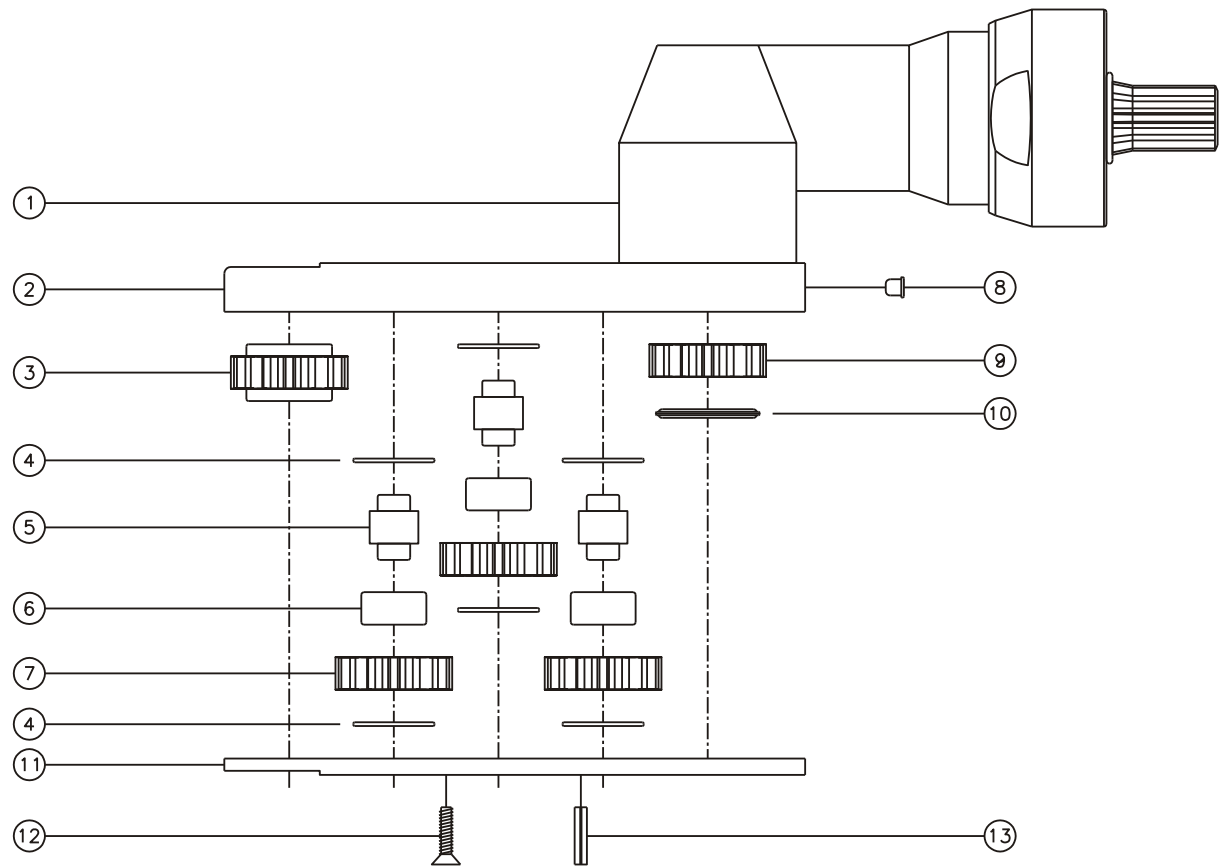

### SIDE VIEW

### TOP VIEW

### PARTS BLOWOUT

ITEM	DESCRIPTION	PART NO.	ITEM	DESCRIPTION	PART NO.	ITEM	DESCRIPTION	PART NO.
1	Angle Head	32	11	Bottom Plate	241416-3-P			
2	Gear Housing	241416-3-H	12	Screw (10)	S-408			
3	Socket Gear	201614-XX	13	Roll Pin (2)	RP-608			
4	Thrust Race (6)	TRA-411						
5	Idler Pin (3)	IP-6516C						
6	Needle Bearing (3)	B-65-G						
7	Idler Gear (3)	201608						
8	Grease Fitting	1877						
9	Drive Gear	201608-SD						
10	Thrust Bearing	NTA-411						