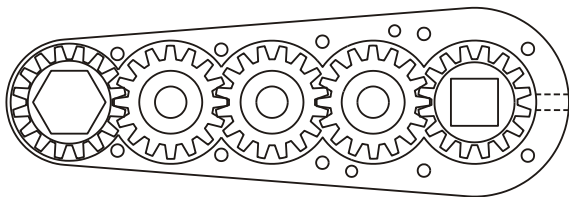

### SIDE VIEW

### PARTS BLOWOUT

ITEM	DESCRIPTION	PART NO.	ITEM	DESCRIPTION	PART NO.	ITEM	DESCRIPTION	PART NO.
1	Angle Head	32	11	Bottom Plate	241416-3-P			
2	Gear Housing	241416-3-H	12	Screw (10)	S-408			
3	Socket Gear	201614-XX	13	Roll Pin (2)	RP-608			
4	Thrust Race (6)	TRA-411						
5	Idler Pin (3)	IP-6516C						
6	Needle Bearing (3)	B-65-G						
7	Idler Gear (3)	201608						
8	Grease Fitting	1877						
9	Drive Gear	201608-SD						
10	Thrust Bearing	NTA-411						