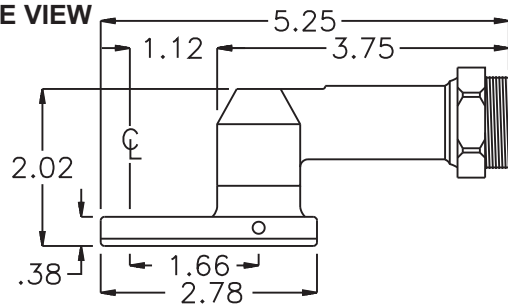

D & D PRODUCTION INC.®

ASSEMBLY NO. 241212

HEAD NO. 1101B

CROWFOOT ASS'Y
Rev. A
03-27-08

2500 WILLIAMS DRIVE • WATERFORD, MI • 48328

PHONE : (248) 334-2112 • FAX : (248) 334-0062

SIDE VIEW

TOP VIEW