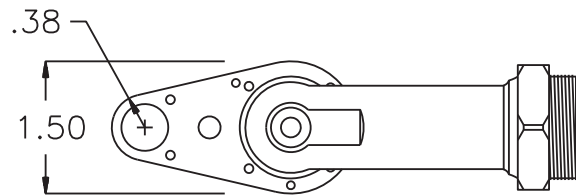

GEAR ASSEMBLY

PARTS BLOWOUT

ITEM	DESCRIPTION	PART NO.	ITEM	DESCRIPTION	PART NO.	ITEM	DESCRIPTION	PART NO.
1	Angle Head	A/C 26						
2	Gear Housing	241212-H1						
3	Socket Gear	241512-XX						
4	Idler Pin	IP-1812C						
5	Idler Gear	242006B						
6	Drive Gear	242406-SD						
7	Grease Fitting	1877						
8	Bottom Plate	241212-P						
9	Screw (6)	S-406						
10	Roll Pin (2)	RP-604						