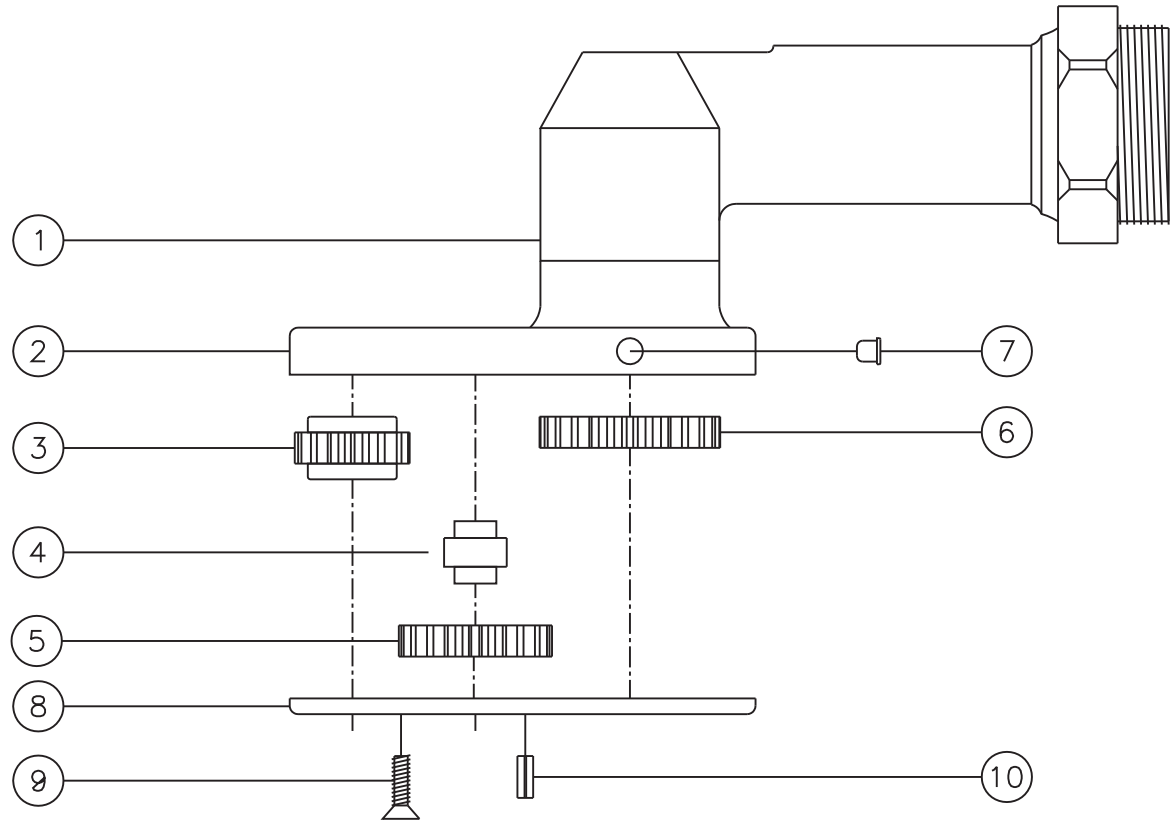

D & D PRODUCTION INC.®

ASSEMBLY NO. 241212

HEAD NO. 1101B

CROWFOOT ASS'Y
Rev. A
03-27-08

2500 WILLIAMS DRIVE • WATERFORD, MI • 48328

PHONE : (248) 334-2112 • FAX : (248) 334-0062

SIDE VIEW

TOP VIEW

GEAR ASSEMBLY

PARTS BLOWOUT

ITEM	DESCRIPTION	PART NO.	ITEM	DESCRIPTION	PART NO.	ITEM	DESCRIPTION	PART NO.
1	Angle Head	A/C 26						
2	Gear Housing	241212-H1						
3	Socket Gear	241512-XX						
4	Idler Pin	IP-1812C						
5	Idler Gear	242006B						
6	Drive Gear	242406-SD						
7	Grease Fitting	1877						
8	Bottom Plate	241212-P						
9	Screw (6)	S-406						
10	Roll Pin (2)	RP-604						