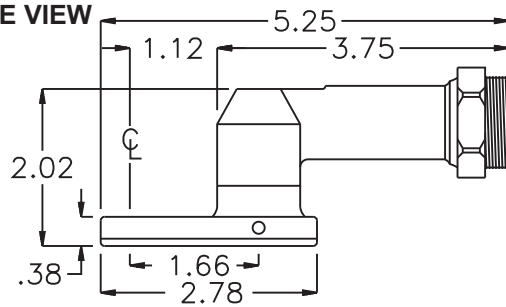

### SIDE VIEW

### PARTS BLOWOUT

ITEM	DESCRIPTION	PART NO.	ITEM	DESCRIPTION	PART NO.	ITEM	DESCRIPTION	PART NO.
1	Angle Head	A/C 26						
2	Gear Housing	241212-H1						
3	Socket Gear	241512-XX						
4	Idler Pin	IP-1812						
5	Idler Gear	242006						
6	Drive Gear	242406-SD						
7	Grease Fitting	1877						
8	Bottom Plate	241212-P						
9	Screw (6)	S-406						
10	Roll Pin (2)	RP-604						