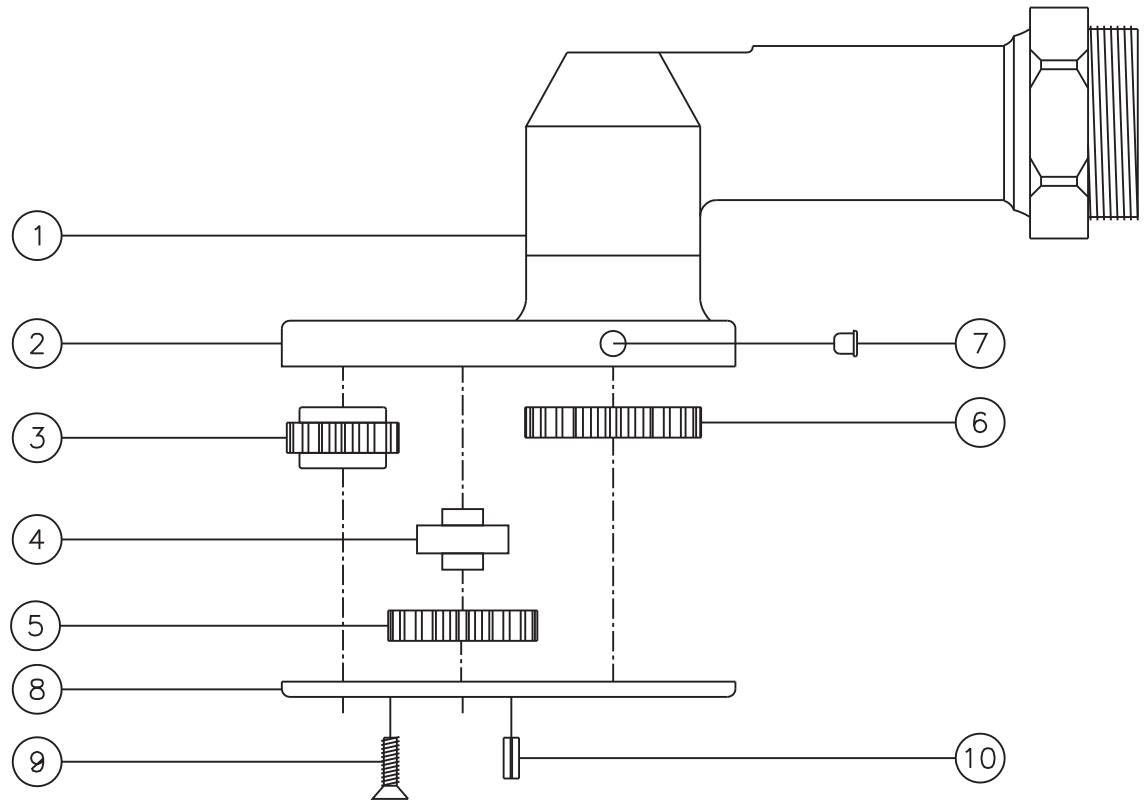

### SIDE VIEW

### TOP VIEW

### PARTS BLOWOUT

ITEM	DESCRIPTION	PART NO.	ITEM	DESCRIPTION	PART NO.	ITEM	DESCRIPTION	PART NO.
1	Angle Head	A/C 26						
2	Gear Housing	241212-H1						
3	Socket Gear	241512-XX						
4	Idler Pin	IP-1812						
5	Idler Gear	242006						
6	Drive Gear	242406-SD						
7	Grease Fitting	1877						
8	Bottom Plate	241212-P						
9	Screw (6)	S-406						
10	Roll Pin (2)	RP-604						