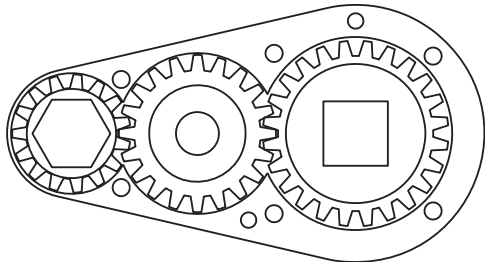

### SIDE VIEW

### TOP VIEW

### PARTS BLOWOUT

ITEM	DESCRIPTION	PART NO.	ITEM	DESCRIPTION	PART NO.	ITEM	DESCRIPTION	PART NO.
1	Angle Head	A/C 26						
2	Gear Housing	241212-H1						
3	Socket Gear	241512-XX						
4	Idler Pin	IP-1812						
5	Idler Gear	242006						
6	Drive Gear	242406-SD						
7	Grease Fitting	1877						
8	Bottom Plate	241212-P						
9	Screw (6)	S-406						
10	Roll Pin (2)	RP-604						