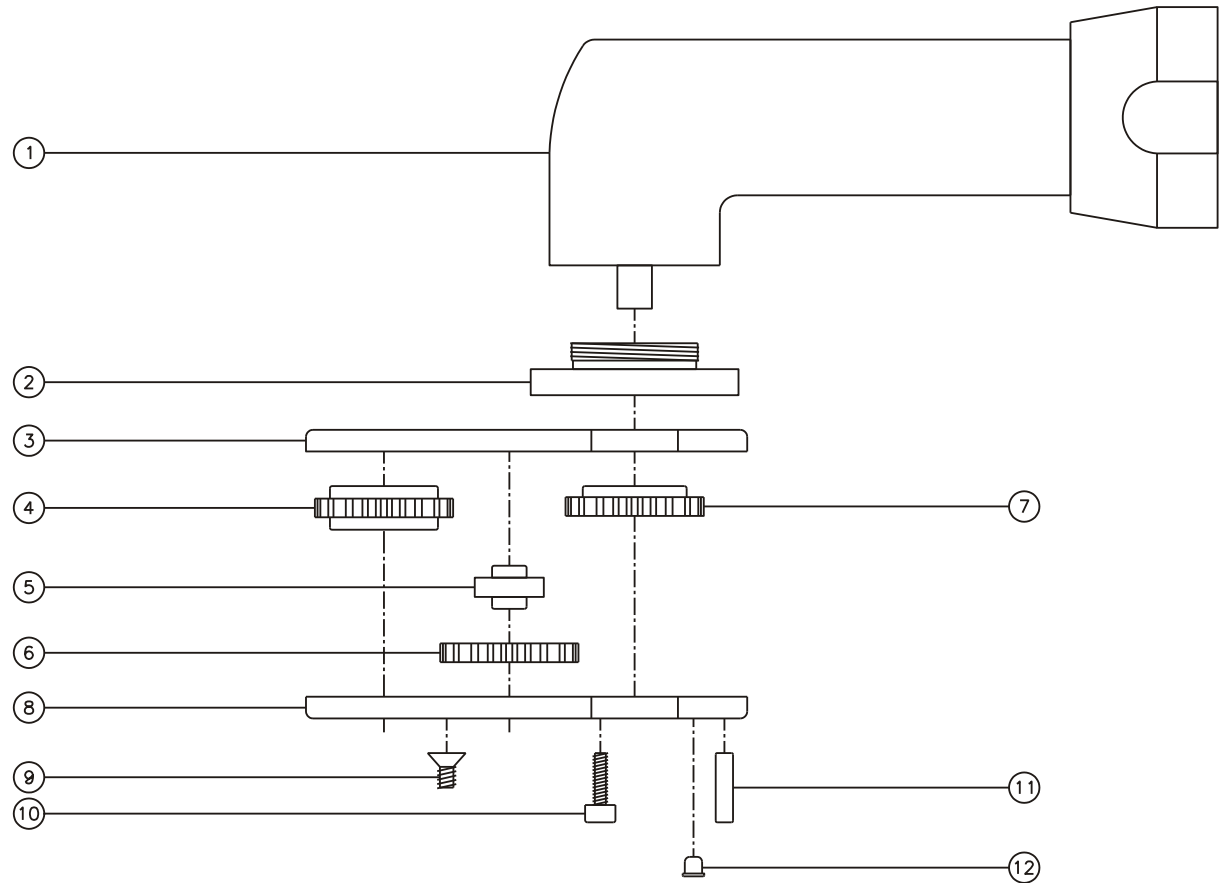

D & D PRODUCTION INC.®

ASSEMBLY NO. 241018A

HEAD NO. 1058

CROWFOOT ASS'Y
Rev. A
10-03-02

2500 WILLIAMS DRIVE • WATERFORD, MI • 48328

PHONE : (248) 334-2112 • FAX : (248) 334-0062

SIDE VIEW

TOP VIEW

GEAR ASSEMBLY

PARTS BLOWOUT

ITEM	DESCRIPTION	PART NO.	ITEM	DESCRIPTION	PART NO.	ITEM	DESCRIPTION	PART NO.
1	Angle Head	IR 2S5	11	Dowel Pin (3)	DP-808			
2	Angle Head Adapter	HA-2406-2S5	12	Grease Fitting	1877			
3	Gear Housing (Top)	241018A-H						
4	Socket Gear	201810-XX						
5	Idler Pin	IP-1610						
6	Idler Gear	201804						
7	Drive Gear	201807-14SD						
8	Gear Housing (Bottom)	241018A-P						
9	Screw #1 (2)	S-604						
10	Screw #2 (4)	S-406SH						