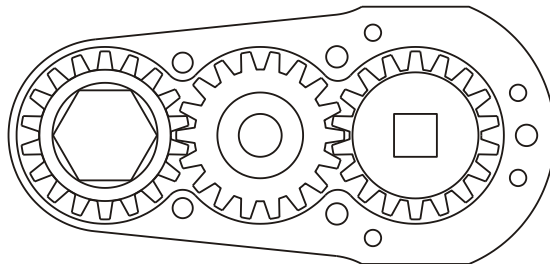

D & D PRODUCTION INC.®

ASSEMBLY NO. 241018A

HEAD NO. 1058

CROWFOOT ASS'Y
Rev. A
10-03-02

2500 WILLIAMS DRIVE • WATERFORD, MI • 48328

PHONE : (248) 334-2112 • FAX : (248) 334-0062

SIDE VIEW

TOP VIEW

GEAR ASSEMBLY

PARTS BLOWOUT

ITEM	DESCRIPTION	PART NO.	ITEM	DESCRIPTION	PART NO.	ITEM	DESCRIPTION	PART NO.
1	Angle Head	IR 2S5	11	Dowel Pin (3)	DP-808			
2	Angle Head Adapter	HA-2406-2S5	12	Grease Fitting	1877			
3	Gear Housing (Top)	241018A-H						
4	Socket Gear	201810-XX						
5	Idler Pin	IP-1610						
6	Idler Gear	201804						
7	Drive Gear	201807-14SD						
8	Gear Housing (Bottom)	241018A-P						
9	Screw #1 (2)	S-604						
10	Screw #2 (4)	S-406SH						