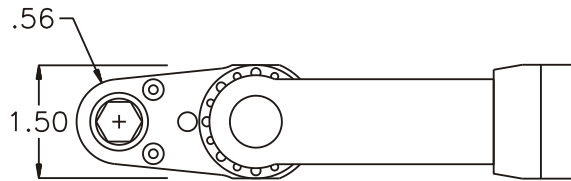

D & D PRODUCTION INC.®

ASSEMBLY NO. 241018A

HEAD NO. 1058

CROWFOOT ASS'Y
Rev. A
10-03-02

2500 WILLIAMS DRIVE • WATERFORD, MI • 48328

PHONE : (248) 334-2112 • FAX : (248) 334-0062

SIDE VIEW

TOP VIEW

GEAR ASSEMBLY

PARTS BLOWOUT

ITEM	DESCRIPTION	PART NO.	ITEM	DESCRIPTION	PART NO.	ITEM	DESCRIPTION	PART NO.
1	Angle Head	IR 2S5	11	Dowel Pin (3)	DP-808			
2	Angle Head Adapter	HA-2406-2S5	12	Grease Fitting	1877			
3	Gear Housing (Top)	241018A-H						
4	Socket Gear	201810-XX						
5	Idler Pin	IP-1610						
6	Idler Gear	201804						
7	Drive Gear	201807-14SD						
8	Gear Housing (Bottom)	241018A-P						
9	Screw #1 (2)	S-604						
10	Screw #2 (4)	S-406SH						