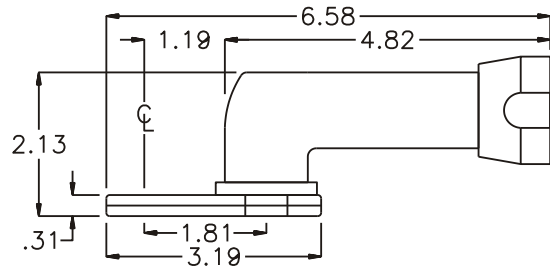

D & D PRODUCTION INC.®

ASSEMBLY NO. 241018A

HEAD NO. 1058

CROWFOOT ASS'Y
Rev. A
10-03-02

2500 WILLIAMS DRIVE • WATERFORD, MI • 48328

PHONE : (248) 334-2112 • FAX : (248) 334-0062

SIDE VIEW

TOP VIEW

GEAR ASSEMBLY

PARTS BLOWOUT

ITEM	DESCRIPTION	PART NO.	ITEM	DESCRIPTION	PART NO.	ITEM	DESCRIPTION	PART NO.
1	Angle Head	IR 2S5	11	Dowel Pin (3)	DP-808			
2	Angle Head Adapter	HA-2406-2S5	12	Grease Fitting	1877			
3	Gear Housing (Top)	241018A-H						
4	Socket Gear	201810-XX						
5	Idler Pin	IP-1610						
6	Idler Gear	201804						
7	Drive Gear	201807-14SD						
8	Gear Housing (Bottom)	241018A-P						
9	Screw #1 (2)	S-604						
10	Screw #2 (4)	S-406SH						