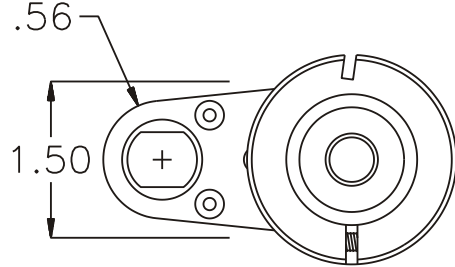

D & D PRODUCTION INC.

ASSEMBLY NO. 241018A

HEAD NO. 1056

CROWFOOT ASS'Y
Rev. A
01-21-98

2500 WILLIAMS DRIVE • WATERFORD, MI • 48328

PHONE : (248) 334-2112 • FAX : (248) 334-0062

SIDE VIEW

TOP VIEW

GEAR ASSEMBLY

PARTS BLOWOUT

ITEM	DESCRIPTION	PART NO.	ITEM	DESCRIPTION	PART NO.	ITEM	DESCRIPTION	PART NO.
1	Screw #1 (2)	S-1012SH	11	Screw #2 (2)	S-604			
2	Pistol Grip Adapter	AP-1056	12	Screw #3 (4)	S-406SH			
3	Needle Bearing	B-55	13	Dowel Pin (3)	DP-808			
4	Drive Spindle	EX-250-2	14	Grease Fitting	1877			
5	Gear Housing (Top)	241018A-H						
6	Socket Gear	201810-XX						
7	Idler Pin	IP-1610						
8	Idler Gear	201804						
9	Drive Gear	201807-SD						
10	Gear Housing (Bottom)	241018A-P						