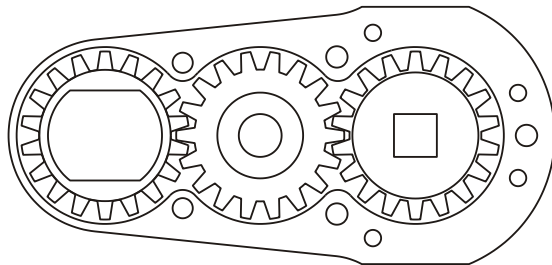

D & D PRODUCTION INC.

ASSEMBLY NO. 241018A

HEAD NO. 1056

CROWFOOT ASS'Y
Rev. A
01-21-98

2500 WILLIAMS DRIVE • WATERFORD, MI • 48328

PHONE : (248) 334-2112 • FAX : (248) 334-0062

SIDE VIEW

TOP VIEW

GEAR ASSEMBLY

PARTS BLOWOUT

ITEM	DESCRIPTION	PART NO.	ITEM	DESCRIPTION	PART NO.	ITEM	DESCRIPTION	PART NO.
1	Screw #1 (2)	S-1012SH	11	Screw #2 (2)	S-604			
2	Pistol Grip Adapter	AP-1056	12	Screw #3 (4)	S-406SH			
3	Needle Bearing	B-55	13	Dowel Pin (3)	DP-808			
4	Drive Spindle	EX-250-2	14	Grease Fitting	1877			
5	Gear Housing (Top)	241018A-H						
6	Socket Gear	201810-XX						
7	Idler Pin	IP-1610						
8	Idler Gear	201804						
9	Drive Gear	201807-SD						
10	Gear Housing (Bottom)	241018A-P						