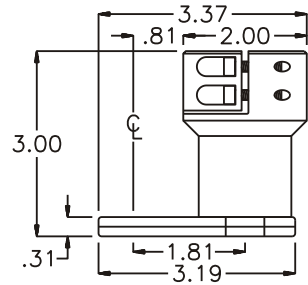

D & D PRODUCTION INC.

ASSEMBLY NO. 241018A

HEAD NO. 1056

CROWFOOT ASS'Y
Rev. A
01-21-98

2500 WILLIAMS DRIVE • WATERFORD, MI • 48328

PHONE : (248) 334-2112 • FAX : (248) 334-0062

SIDE VIEW

TOP VIEW

GEAR ASSEMBLY

PARTS BLOWOUT

ITEM	DESCRIPTION	PART NO.	ITEM	DESCRIPTION	PART NO.	ITEM	DESCRIPTION	PART NO.
1	Screw #1 (2)	S-1012SH	11	Screw #2 (2)	S-604			
2	Pistol Grip Adapter	AP-1056	12	Screw #3 (4)	S-406SH			
3	Needle Bearing	B-55	13	Dowel Pin (3)	DP-808			
4	Drive Spindle	EX-250-2	14	Grease Fitting	1877			
5	Gear Housing (Top)	241018A-H						
6	Socket Gear	201810-XX						
7	Idler Pin	IP-1610						
8	Idler Gear	201804						
9	Drive Gear	201807-SD						
10	Gear Housing (Bottom)	241018A-P						