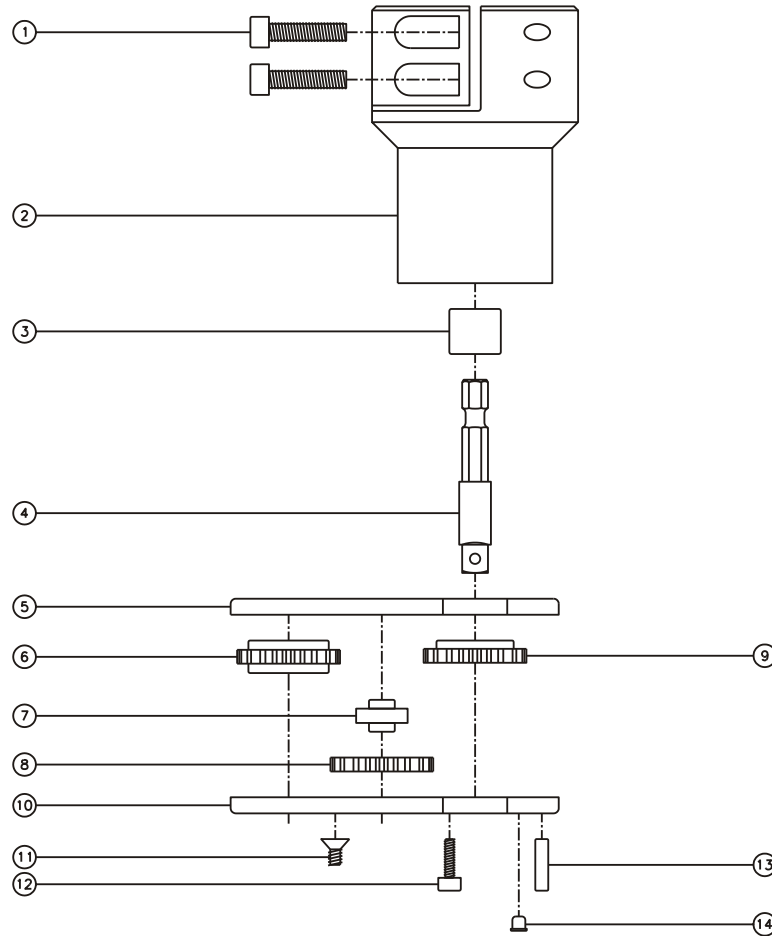

D & D PRODUCTION INC.

ASSEMBLY NO. 241018A

HEAD NO. 1056

CROWFOOT ASS'Y
Rev. A
01-21-98

2500 WILLIAMS DRIVE • WATERFORD, MI • 48328

PHONE : (248) 334-2112 • FAX : (248) 334-0062

SIDE VIEW

TOP VIEW

GEAR ASSEMBLY

PARTS BLOWOUT

ITEM	DESCRIPTION	PART NO.	ITEM	DESCRIPTION	PART NO.	ITEM	DESCRIPTION	PART NO.
1	Screw #1 (2)	S-1012SH	11	Screw #2 (2)	S-604			
2	Pistol Grip Adapter	AP-1056	12	Screw #3 (4)	S-406SH			
3	Needle Bearing	B-55	13	Dowel Pin (3)	DP-808			
4	Drive Spindle	EX-250-2	14	Grease Fitting	1877			
5	Gear Housing (Top)	241018A-H						
6	Socket Gear	201810-XX						
7	Idler Pin	IP-1610						
8	Idler Gear	201804						
9	Drive Gear	201807-SD						
10	Gear Housing (Bottom)	241018A-P						