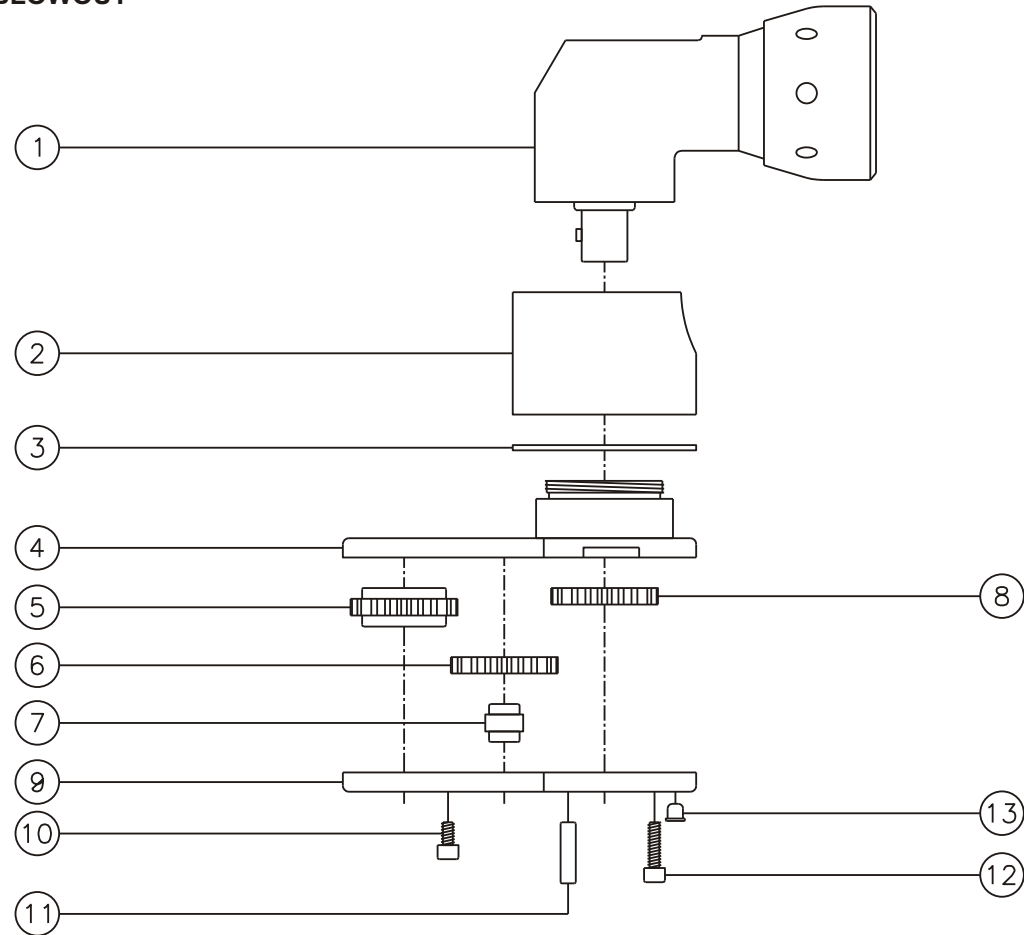

D & D PRODUCTION INC.

ASSEMBLY NO. 241016AM

HEAD NO. 1055

CROWFOOT ASS'Y
Rev. B
10-20-99

2500 WILLIAMS DRIVE • WATERFORD, MI • 48328 PHONE : (248) 334-2112 • FAX : (248) 334-0062

SIDE VIEW

TOP VIEW

GEAR ASSEMBLY

PARTS BLOWOUT

ITEM	DESCRIPTION	PART NO.	ITEM	DESCRIPTION	PART NO.	ITEM	DESCRIPTION	PART NO.
1	Angle Head	ETV S4	11	Dowel Pin (2)	DP-808			
2	Collar	CA-S4	12	Screw #2 (4)	S-406SH			
3	Spacer	SP-1055A	13	Grease Fitting	1877			
4	Gear Housing (Top)	241016AM-H						
5	Socket Gear	201610-XX						
6	Idler Gear / Bearing Ass'y	201604B						
7	Idler Pin	IP-1010B1						
8	Drive Gear	201604-SD						
9	Gear Housing (Bottom)	241016AM-P						
10	Screw #1 (2)	S-403SH						