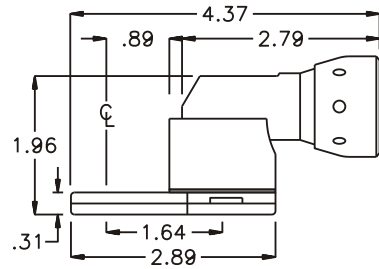

D & D PRODUCTION INC.

ASSEMBLY NO. 241016AM

HEAD NO. 1055

CROWFOOT ASS'Y
Rev. B
10-20-99

2500 WILLIAMS DRIVE • WATERFORD, MI • 48328 PHONE : (248) 334-2112 • FAX : (248) 334-0062

SIDE VIEW

TOP VIEW

GEAR ASSEMBLY

PARTS BLOWOUT

ITEM	DESCRIPTION	PART NO.	ITEM	DESCRIPTION	PART NO.	ITEM	DESCRIPTION	PART NO.
1	Angle Head	ETV S4	11	Dowel Pin (2)	DP-808			
2	Collar	CA-S4	12	Screw #2 (4)	S-406SH			
3	Spacer	SP-1055A	13	Grease Fitting	1877			
4	Gear Housing (Top)	241016AM-H						
5	Socket Gear	201610-XX						
6	Idler Gear / Bearing Ass'y	201604B						
7	Idler Pin	IP-1010B1						
8	Drive Gear	201604-SD						
9	Gear Housing (Bottom)	241016AM-P						
10	Screw #1 (2)	S-403SH						