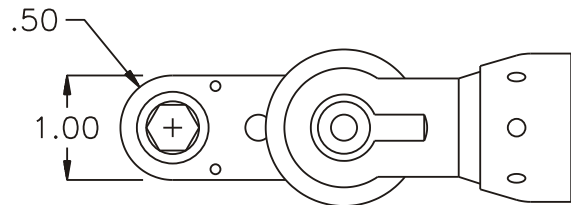

D & D PRODUCTION INC.

ASSEMBLY NO. 241016AM

HEAD NO. 1055

CROWFOOT ASS'Y
Rev. B
10-20-99

2500 WILLIAMS DRIVE • WATERFORD, MI • 48328 PHONE : (248) 334-2112 • FAX : (248) 334-0062

SIDE VIEW

TOP VIEW

GEAR ASSEMBLY

PARTS BLOWOUT

ITEM	DESCRIPTION	PART NO.	ITEM	DESCRIPTION	PART NO.	ITEM	DESCRIPTION	PART NO.
1	Angle Head	ETV S4	11	Dowel Pin (2)	DP-808			
2	Collar	CA-S4	12	Screw #2 (4)	S-406SH			
3	Spacer	SP-1055A	13	Grease Fitting	1877			
4	Gear Housing (Top)	241016AM-H						
5	Socket Gear	201610-XX						
6	Idler Gear / Bearing Ass'y	201604B						
7	Idler Pin	IP-1010B1						
8	Drive Gear	201604-SD						
9	Gear Housing (Bottom)	241016AM-P						
10	Screw #1 (2)	S-403SH						