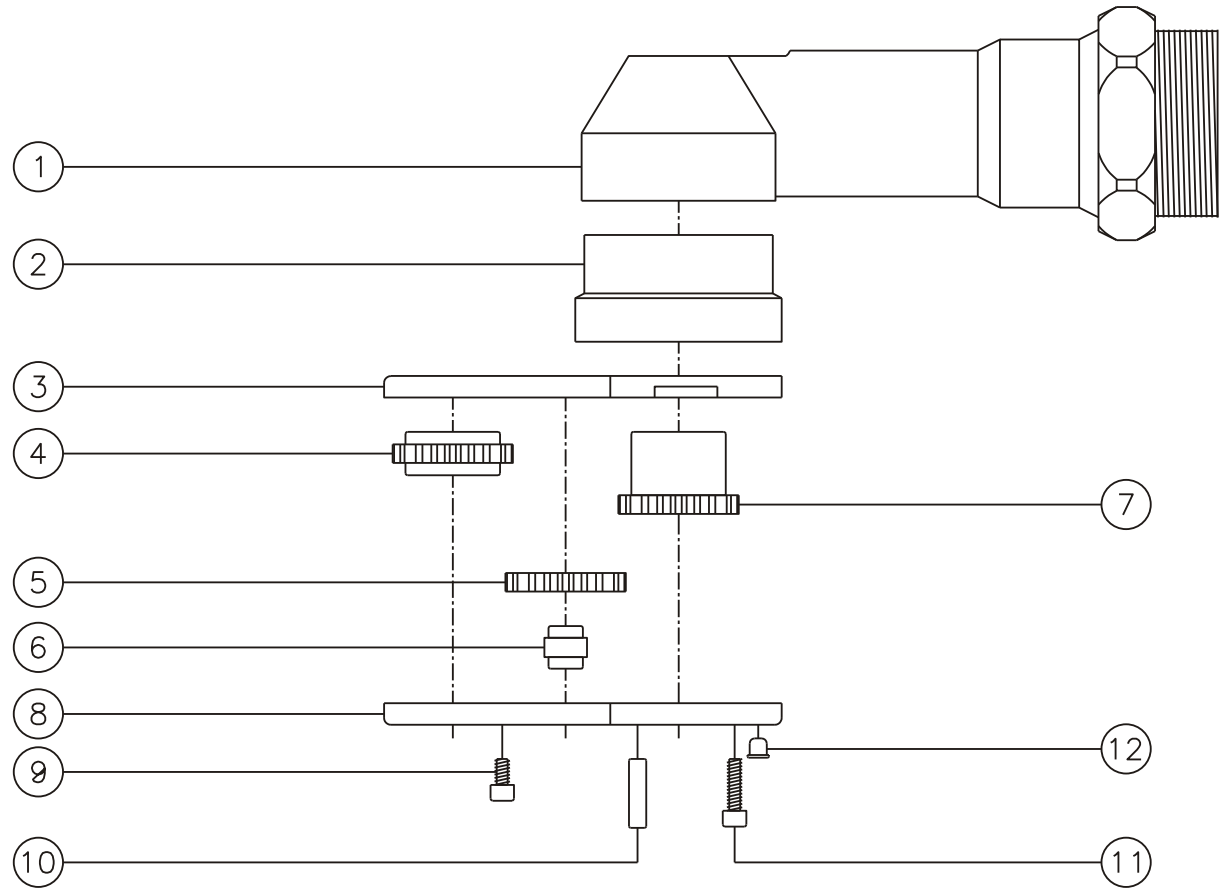

D & D PRODUCTION INC.

ASSEMBLY NO. 241016A

HEAD NO. 1054

CROWFOOT ASS'Y
Rev. B
10-20-99

2500 WILLIAMS DRIVE • WATERFORD, MI • 48328

PHONE : (248) 334-2112 • FAX : (248) 334-0062

SIDE VIEW

TOP VIEW

GEAR ASSEMBLY

PARTS BLOWOUT

ITEM	DESCRIPTION	PART NO.	ITEM	DESCRIPTION	PART NO.	ITEM	DESCRIPTION	PART NO.
1	Angle Head	ETV 40	11	Screw #2 (4)	S-406SH			
2	Angle Head Adapter	HA 3530	12	Grease Fitting	1877			
3	Gear Housing (Top)	241016A-H						
4	Socket Gear	201610-XX						
5	Idler Gear / Bearing Ass'y	201604B						
6	Idler Pin	IP-1010B1						
7	Drive Gear	201619-SD						
8	Gear Housing (Bottom)	241016A-P						
9	Screw #1 (2)	S-403SH						
10	Dowel Pin (2)	DP-808						