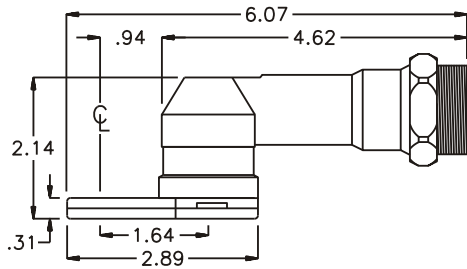

D & D PRODUCTION INC.

ASSEMBLY NO. 241016A

HEAD NO. 1054

CROWFOOT ASS'Y
Rev. B
10-20-99

2500 WILLIAMS DRIVE • WATERFORD, MI • 48328

PHONE : (248) 334-2112 • FAX : (248) 334-0062

SIDE VIEW

TOP VIEW

GEAR ASSEMBLY

PARTS BLOWOUT

ITEM	DESCRIPTION	PART NO.	ITEM	DESCRIPTION	PART NO.	ITEM	DESCRIPTION	PART NO.
1	Angle Head	ETV 40	11	Screw #2 (4)	S-406SH			
2	Angle Head Adapter	HA 3530	12	Grease Fitting	1877			
3	Gear Housing (Top)	241016A-H						
4	Socket Gear	201610-XX						
5	Idler Gear / Bearing Ass'y	201604B						
6	Idler Pin	IP-1010B1						
7	Drive Gear	201619-SD						
8	Gear Housing (Bottom)	241016A-P						
9	Screw #1 (2)	S-403SH						
10	Dowel Pin (2)	DP-808						