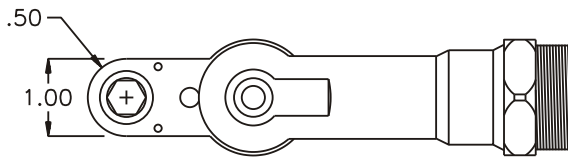

GEAR ASSEMBLY

PARTS BLOWOUT

ITEM	DESCRIPTION	PART NO.	ITEM	DESCRIPTION	PART NO.	ITEM	DESCRIPTION	PART NO.
1	Angle Head	ETV 40	11	Screw #2 (4)	S-406SH			
2	Angle Head Adapter	HA 3530	12	Grease Fitting	1877			
3	Gear Housing (Top)	241016A-H						
4	Socket Gear	201610-XX						
5	Idler Gear / Bearing Ass'y	201604B						
6	Idler Pin	IP-1010B1						
7	Drive Gear	201619-SD						
8	Gear Housing (Bottom)	241016A-P						
9	Screw #1 (2)	S-403SH						
10	Dowel Pin (2)	DP-808						