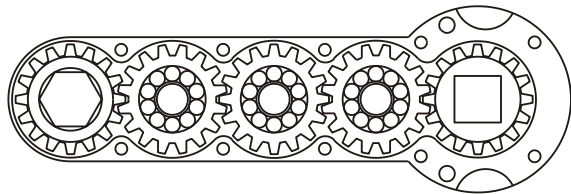

### SIDE VIEW

### PARTS BLOWOUT

ITEM	DESCRIPTION	PART NO.	ITEM	DESCRIPTION	PART NO.	ITEM	DESCRIPTION	PART NO.
1	Angle Head	ETV 40	11	Screw #2 (4)	S-406SH			
2	Angle Head Adapter	HA 3530	12	Dowel Pin (2)	DP-808			
3	Gear Housing (Top)	241016A-3-H	13	Grease Fitting	1877			
4	Socket Gear	201610-XX						
5	Idler Gear (3)	201604						
6	Idler Pin (3)	IP-0810						
7	Ball Bearings (30)	LB-08						
8	Drive Gear	201619-SD						
9	Gear Housing (Bottom)	241016A-3-P						
10	Screw #1 (6)	S-403SH						