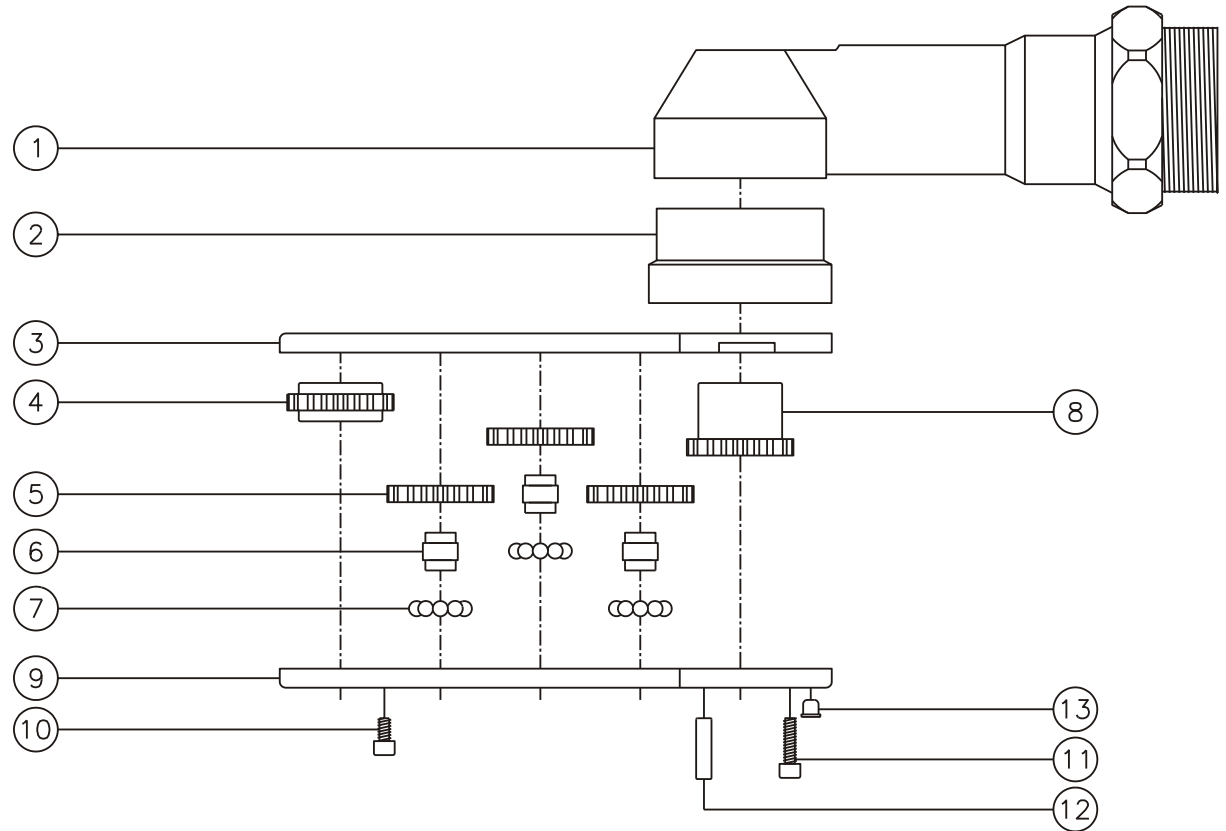

### SIDE VIEW

### TOP VIEW

### PARTS BLOWOUT

ITEM	DESCRIPTION	PART NO.	ITEM	DESCRIPTION	PART NO.	ITEM	DESCRIPTION	PART NO.
1	Angle Head	ETV 40	11	Screw #2 (4)	S-406SH			
2	Angle Head Adapter	HA 3530	12	Dowel Pin (2)	DP-808			
3	Gear Housing (Top)	241016A-3-H	13	Grease Fitting	1877			
4	Socket Gear	201610-XX						
5	Idler Gear (3)	201604						
6	Idler Pin (3)	IP-0810						
7	Ball Bearings (30)	LB-08						
8	Drive Gear	201619-SD						
9	Gear Housing (Bottom)	241016A-3-P						
10	Screw #1 (6)	S-403SH						