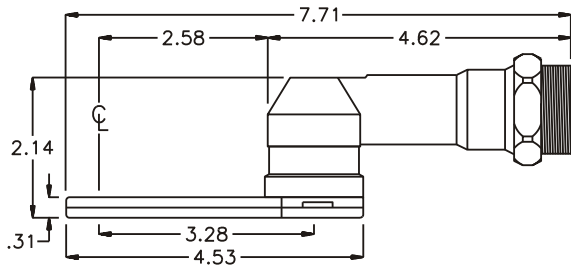

D & D PRODUCTION INC.

ASSEMBLY NO. 241016A-3

HEAD NO. 3054

CROWFOOT ASS'Y
Rev. A
08-31-94

2500 WILLIAMS DRIVE • WATERFORD, MI • 48328

PHONE : (248) 334-2112 • FAX : (248) 334-0062

SIDE VIEW

TOP VIEW