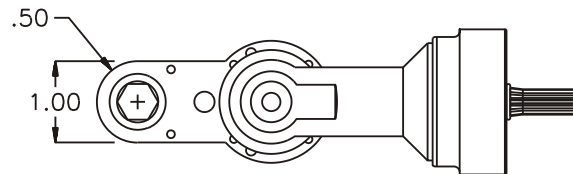

GEAR ASSEMBLY

PARTS BLOWOUT

ITEM	DESCRIPTION	PART NO.	ITEM	DESCRIPTION	PART NO.	ITEM	DESCRIPTION	PART NO.
1	Angle Head	D2	11	Grease Fitting	1877			
2	Gear Housing (Top)	241016-H						
3	Socket Gear	201610-XX						
4	Idler Gear	201604						
5	Idler Pin	IP-0810						
6	Ball Bearings (10)	LB-08						
7	Drive Gear	201604-SD						
8	Gear Housing (Bottom)	241016-P						
9	Screw (6)	S-403SH						
10	Roll Pin (2)	RP-804						