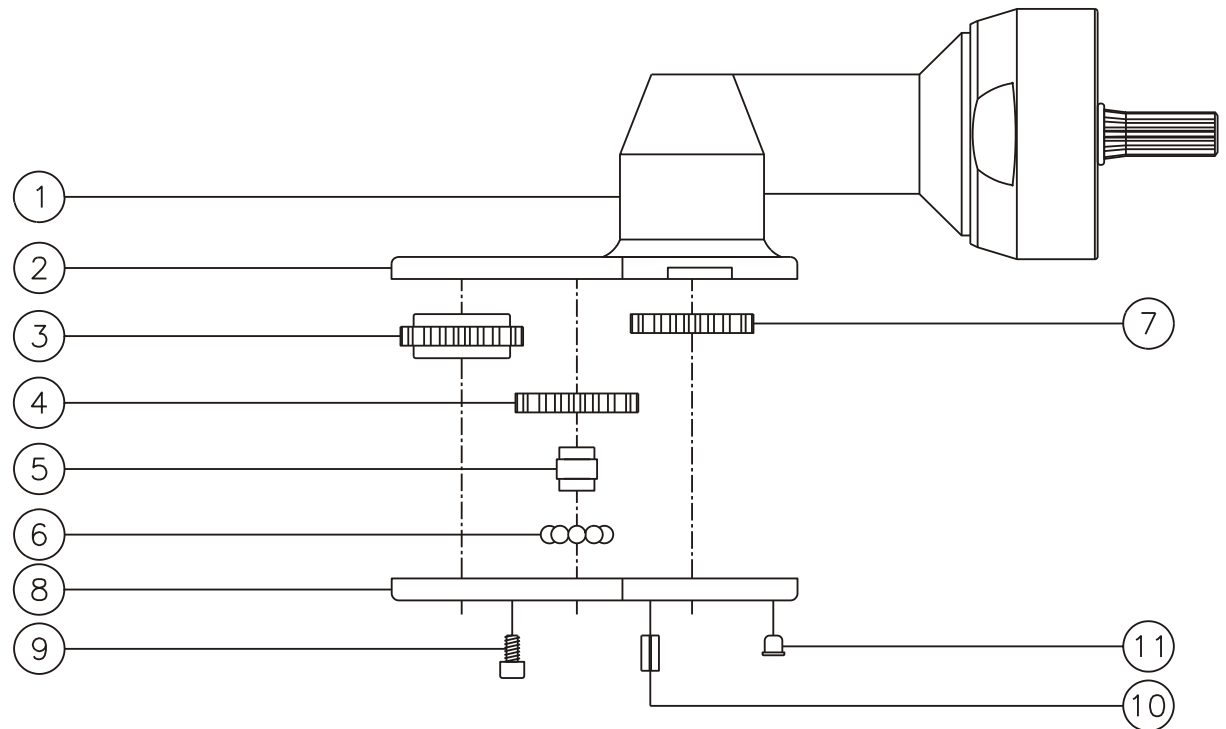

D & D PRODUCTION INC.

ASSEMBLY NO. 241016

HEAD NO. 1052

CROWFOOT ASS'Y
Rev. A
08-04-94

2500 WILLIAMS DRIVE • WATERFORD, MI • 48328

PHONE : (248) 334-2112 • FAX : (248) 334-0062

SIDE VIEW

TOP VIEW

GEAR ASSEMBLY

PARTS BLOWOUT

ITEM	DESCRIPTION	PART NO.	ITEM	DESCRIPTION	PART NO.	ITEM	DESCRIPTION	PART NO.
1	Angle Head	D2	11	Grease Fitting	1877			
2	Gear Housing (Top)	241016-H						
3	Socket Gear	201610-XX						
4	Idler Gear	201604						
5	Idler Pin	IP-0810						
6	Ball Bearings (10)	LB-08						
7	Drive Gear	201604-SD						
8	Gear Housing (Bottom)	241016-P						
9	Screw (6)	S-403SH						
10	Roll Pin (2)	RP-804						