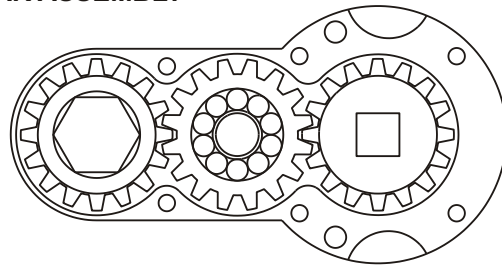

D & D PRODUCTION INC.

ASSEMBLY NO. 241016

HEAD NO. 1052

CROWFOOT ASS'Y
Rev. A
08-04-94

2500 WILLIAMS DRIVE • WATERFORD, MI • 48328

PHONE : (248) 334-2112 • FAX : (248) 334-0062

SIDE VIEW

TOP VIEW

GEAR ASSEMBLY

PARTS BLOWOUT

ITEM	DESCRIPTION	PART NO.	ITEM	DESCRIPTION	PART NO.	ITEM	DESCRIPTION	PART NO.
1	Angle Head	D2	11	Grease Fitting	1877			
2	Gear Housing (Top)	241016-H						
3	Socket Gear	201610-XX						
4	Idler Gear	201604						
5	Idler Pin	IP-0810						
6	Ball Bearings (10)	LB-08						
7	Drive Gear	201604-SD						
8	Gear Housing (Bottom)	241016-P						
9	Screw (6)	S-403SH						
10	Roll Pin (2)	RP-804						