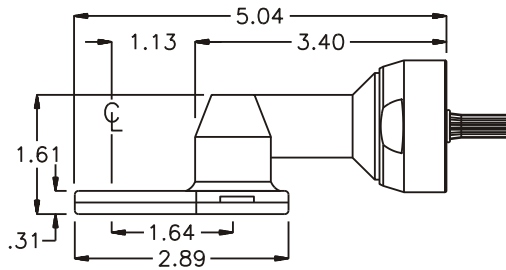

D & D PRODUCTION INC.

ASSEMBLY NO. 241016

HEAD NO. 1052

CROWFOOT ASS'Y
Rev. A
08-04-94

2500 WILLIAMS DRIVE • WATERFORD, MI • 48328

PHONE : (248) 334-2112 • FAX : (248) 334-0062

SIDE VIEW

TOP VIEW