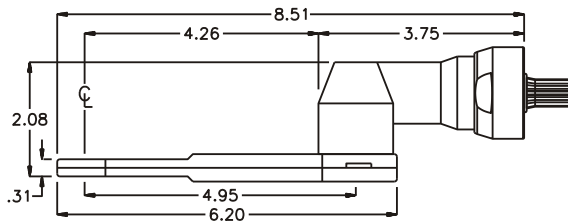

D & D PRODUCTION INC.®

ASSEMBLY NO. 241016-5

HEAD NO. 5052

CROWFOOT ASS'Y
Rev. E
04-11-03

2500 WILLIAMS DRIVE • WATERFORD, MI • 48328

PHONE : (248) 334-2112 • FAX : (248) 334-0062

SIDE VIEW

TOP VIEW

GEAR ASSEMBLY

PARTS BLOWOUT

ITEM	DESCRIPTION	PART NO.	ITEM	DESCRIPTION	PART NO.	ITEM	DESCRIPTION	PART NO.
1	Angle Head	C6	11	Gear Housing (Bottom)	241016-5-P			
2	Gear Housing (Top)	241016-5-H	12	Grease Fitting	1877			
3	Socket Gear	201710-XX	13	Screw #1 (4)	S-403SH			
4	Sm. Idler Gear / Bearing Ass'y (2)	201604B	14	Roll Pin #1	RP-604			
5	Sm. Idler Pin (2)	IP-1010B2	15	Roll Pin #2	RP-606			
6	Thrust Race (6)	W-1390-016	16	Roll Pin #3 (2)	RP-806			
7	Lg. Idler Gear (3)	201609	17	Screw #2 (10)	S-406SH			
8	Lg. Idler Pin (3)	IP-0816						
9	Bearing Needles (51)	LR15M58						
10	Drive Gear	201609-SD						