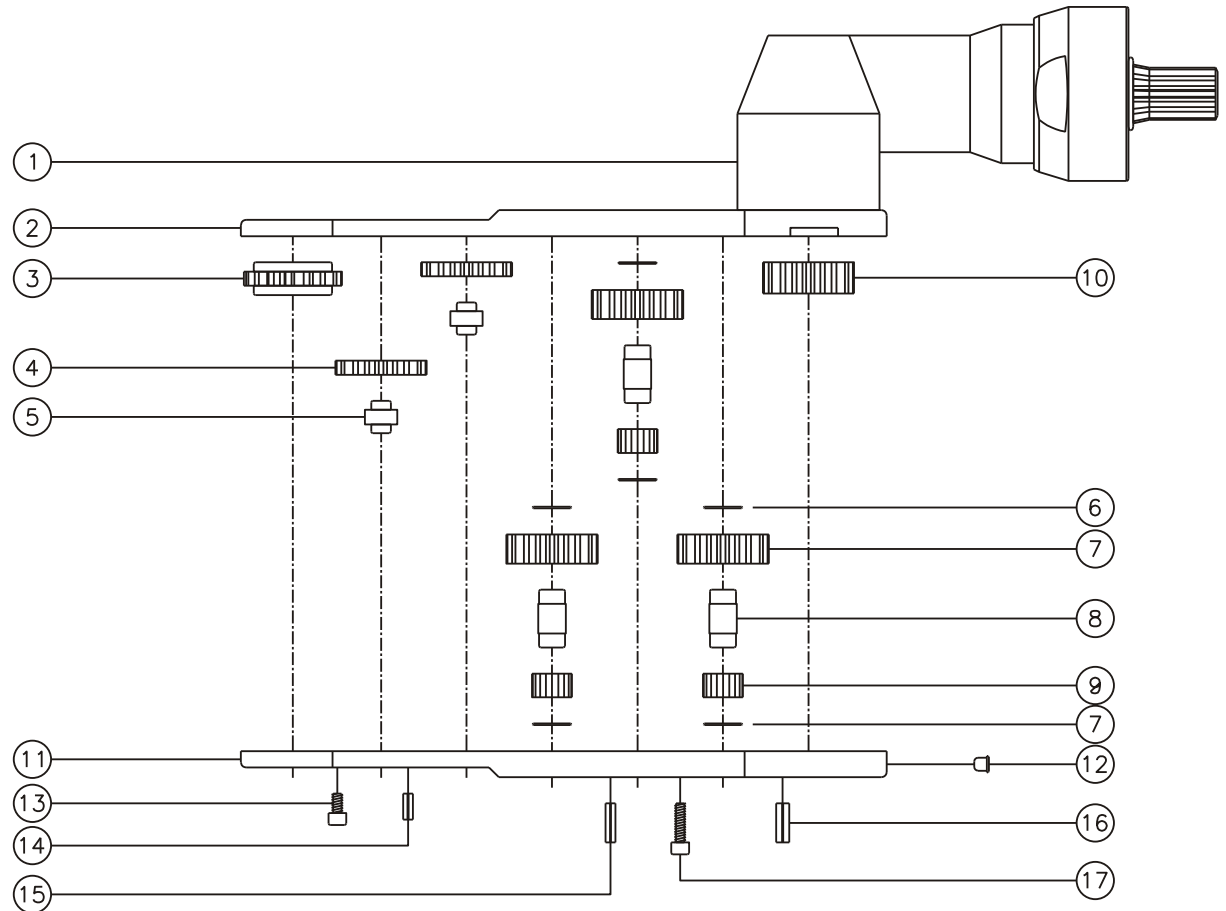

D & D PRODUCTION INC.®

ASSEMBLY NO. 241016-5

HEAD NO. 5052

CROWFOOT ASS'Y
Rev. E
04-11-03

2500 WILLIAMS DRIVE • WATERFORD, MI • 48328

PHONE : (248) 334-2112 • FAX : (248) 334-0062

SIDE VIEW

TOP VIEW

GEAR ASSEMBLY

PARTS BLOWOUT

ITEM	DESCRIPTION	PART NO.	ITEM	DESCRIPTION	PART NO.	ITEM	DESCRIPTION	PART NO.
1	Angle Head	C6	11	Gear Housing (Bottom)	241016-5-P			
2	Gear Housing (Top)	241016-5-H	12	Grease Fitting	1877			
3	Socket Gear	201710-XX	13	Screw #1 (4)	S-403SH			
4	Sm. Idler Gear / Bearing Ass'y (2)	201604B	14	Roll Pin #1	RP-604			
5	Sm. Idler Pin (2)	IP-1010B2	15	Roll Pin #2	RP-606			
6	Thrust Race (6)	W-1390-016	16	Roll Pin #3 (2)	RP-806			
7	Lg. Idler Gear (3)	201609	17	Screw #2 (10)	S-406SH			
8	Lg. Idler Pin (3)	IP-0816						
9	Bearing Needles (51)	LR15M58						
10	Drive Gear	201609-SD						