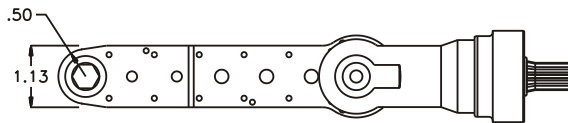

GEAR ASSEMBLY

PARTS BLOWOUT

ITEM	DESCRIPTION	PART NO.	ITEM	DESCRIPTION	PART NO.	ITEM	DESCRIPTION	PART NO.
1	Angle Head	C6	11	Gear Housing (Bottom)	241016-5-P			
2	Gear Housing (Top)	241016-5-H	12	Grease Fitting	1877			
3	Socket Gear	201710-XX	13	Screw #1 (4)	S-403SH			
4	Sm. Idler Gear / Bearing Ass'y (2)	201604B	14	Roll Pin #1	RP-604			
5	Sm. Idler Pin (2)	IP-1010B2	15	Roll Pin #2	RP-606			
6	Thrust Race (6)	W-1390-016	16	Roll Pin #3 (2)	RP-806			
7	Lg. Idler Gear (3)	201609	17	Screw #2 (10)	S-406SH			
8	Lg. Idler Pin (3)	IP-0816						
9	Bearing Needles (51)	LR15M58						
10	Drive Gear	201609-SD						