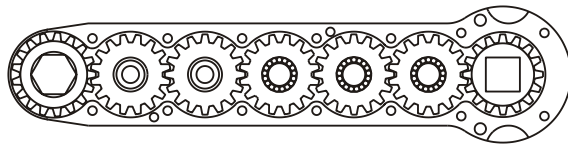

D & D PRODUCTION INC.®

ASSEMBLY NO. 241016-5

HEAD NO. 5052

CROWFOOT ASS'Y
Rev. E
04-11-03

2500 WILLIAMS DRIVE • WATERFORD, MI • 48328

PHONE : (248) 334-2112 • FAX : (248) 334-0062

SIDE VIEW

TOP VIEW

GEAR ASSEMBLY

PARTS BLOWOUT

ITEM	DESCRIPTION	PART NO.	ITEM	DESCRIPTION	PART NO.	ITEM	DESCRIPTION	PART NO.
1	Angle Head	C6	11	Gear Housing (Bottom)	241016-5-P			
2	Gear Housing (Top)	241016-5-H	12	Grease Fitting	1877			
3	Socket Gear	201710-XX	13	Screw #1 (4)	S-403SH			
4	Sm. Idler Gear / Bearing Ass'y (2)	201604B	14	Roll Pin #1	RP-604			
5	Sm. Idler Pin (2)	IP-1010B2	15	Roll Pin #2	RP-606			
6	Thrust Race (6)	W-1390-016	16	Roll Pin #3 (2)	RP-806			
7	Lg. Idler Gear (3)	201609	17	Screw #2 (10)	S-406SH			
8	Lg. Idler Pin (3)	IP-0816						
9	Bearing Needles (51)	LR15M58						
10	Drive Gear	201609-SD						