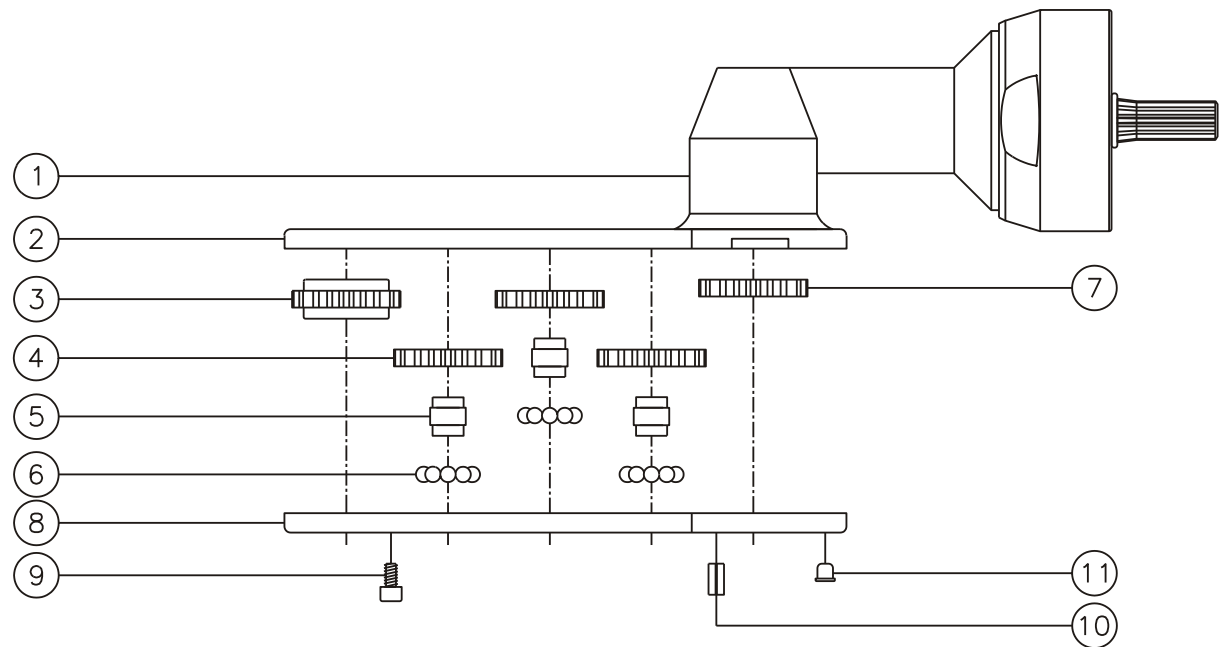

D & D PRODUCTION INC.

ASSEMBLY NO. 241016-3

HEAD NO. 3052

CROWFOOT ASS'Y
Rev. A
08-31-94

2500 WILLIAMS DRIVE • WATERFORD, MI • 48328

PHONE : (248) 334-2112 • FAX : (248) 334-0062

SIDE VIEW

TOP VIEW

GEAR ASSEMBLY

PARTS BLOWOUT

ITEM	DESCRIPTION	PART NO.	ITEM	DESCRIPTION	PART NO.	ITEM	DESCRIPTION	PART NO.
1	Angle Head	D2	11	Grease Fitting	1877			
2	Gear Housing (Top)	241016-3-H						
3	Socket Gear	201610-XX						
4	Idler Gear (3)	201604						
5	Idler Pin (3)	IP-0810						
6	Ball Bearings (30)	LB-08						
7	Drive Gear	201604-SD						
8	Gear Housing (Bottom)	241016-3-P						
9	Screw (10)	S-403SH						
10	Roll Pin (2)	RP-804						