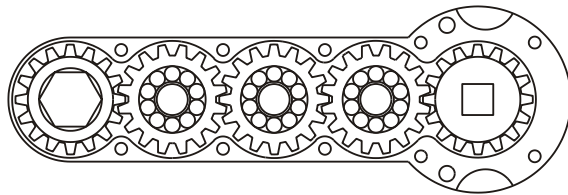

D & D PRODUCTION INC.

ASSEMBLY NO. 241016-3

HEAD NO. 3052

CROWFOOT ASS'Y
Rev. A
08-31-94

2500 WILLIAMS DRIVE • WATERFORD, MI • 48328

PHONE : (248) 334-2112 • FAX : (248) 334-0062

SIDE VIEW

TOP VIEW

GEAR ASSEMBLY

PARTS BLOWOUT

ITEM	DESCRIPTION	PART NO.	ITEM	DESCRIPTION	PART NO.	ITEM	DESCRIPTION	PART NO.
1	Angle Head	D2	11	Grease Fitting	1877			
2	Gear Housing (Top)	241016-3-H						
3	Socket Gear	201610-XX						
4	Idler Gear (3)	201604						
5	Idler Pin (3)	IP-0810						
6	Ball Bearings (30)	LB-08						
7	Drive Gear	201604-SD						
8	Gear Housing (Bottom)	241016-3-P						
9	Screw (10)	S-403SH						
10	Roll Pin (2)	RP-804						