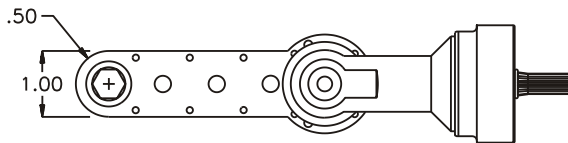

GEAR ASSEMBLY

PARTS BLOWOUT

ITEM	DESCRIPTION	PART NO.	ITEM	DESCRIPTION	PART NO.	ITEM	DESCRIPTION	PART NO.
1	Angle Head	D2	11	Grease Fitting	1877			
2	Gear Housing (Top)	241016-3-H						
3	Socket Gear	201610-XX						
4	Idler Gear (3)	201604						
5	Idler Pin (3)	IP-0810						
6	Ball Bearings (30)	LB-08						
7	Drive Gear	201604-SD						
8	Gear Housing (Bottom)	241016-3-P						
9	Screw (10)	S-403SH						
10	Roll Pin (2)	RP-804						