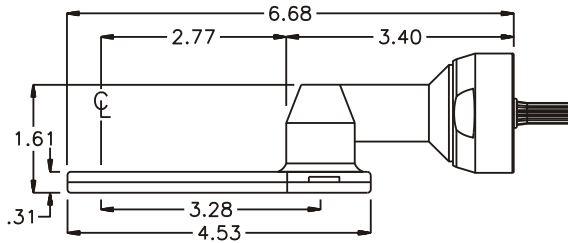

D & D PRODUCTION INC.

ASSEMBLY NO. 241016-3

HEAD NO. 3052

CROWFOOT ASS'Y
Rev. A
08-31-94

2500 WILLIAMS DRIVE • WATERFORD, MI • 48328

PHONE : (248) 334-2112 • FAX : (248) 334-0062

SIDE VIEW

TOP VIEW