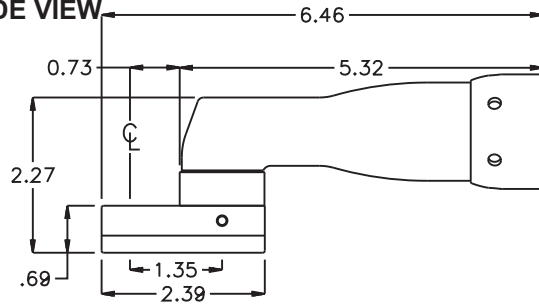

ASSEMBLY NO. 202213A

HEAD NO. 1240

CROWFOOT ASS'Y
Rev. A
01/17/11

2500 WILLIAMS DRIVE • WATERFORD, MI • 48328

PHONE : (248) 334-2112 • FAX : (248) 334-0062

SIDE VIEW

TOP VIEW

GEAR ASSEMBLY

PARTS BLOWOUT

ITEM	DESCRIPTION	PART NO.	ITEM	DESCRIPTION	PART NO.	ITEM	DESCRIPTION	PART NO.
1	Motor	18EA28AM3	11	Drive Gear	241616-12			
2	Drive Shaft (Modified)	DS-18EA28AM3-12M	12	Gear Housing (Bottom)	202213-P			
3	Angle Head Adapter	HA-2007-AM3	13	Screw #1 (2)	S-410			
4	Gear Housing (Top)	202213A-H	14	Dowel Pin (2)	DP-812			
5	Socket Gear	241622-XX	15	Screw #2 (4)	S-412SH			
6	Thrust Race (2)	W-991-020						
7	Idler Pin	IP-0722						
8	Bearing Needles (14)	LR15M98						
9	Idler Gear	241614						
10	Grease Fitting	1877						