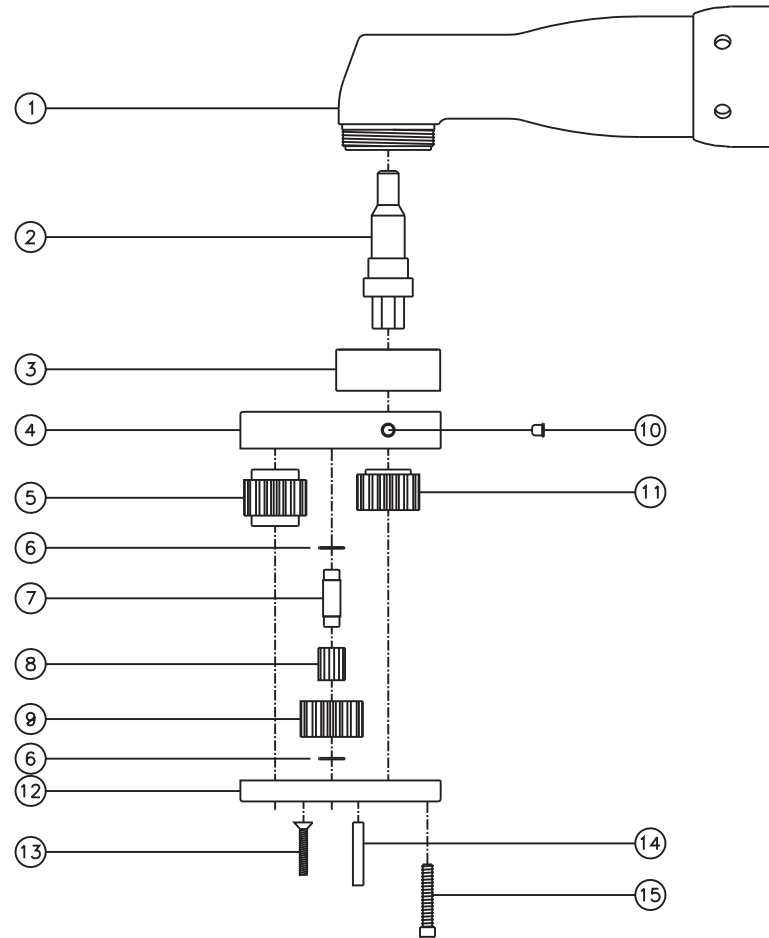

ASSEMBLY NO. 202213A

HEAD NO. 1240

CROWFOOT ASS'Y
Rev. A
01/17/11

2500 WILLIAMS DRIVE • WATERFORD, MI • 48328

PHONE : (248) 334-2112 • FAX : (248) 334-0062

SIDE VIEW

TOP VIEW

GEAR ASSEMBLY

PARTS BLOWOUT

ITEM	DESCRIPTION	PART NO.	ITEM	DESCRIPTION	PART NO.	ITEM	DESCRIPTION	PART NO.
1	Motor	18EA28AM3	11	Drive Gear	241616-12			
2	Drive Shaft (Modified)	DS-18EA28AM3-12M	12	Gear Housing (Bottom)	202213-P			
3	Angle Head Adapter	HA-2007-AM3	13	Screw #1 (2)	S-410			
4	Gear Housing (Top)	202213A-H	14	Dowel Pin (2)	DP-812			
5	Socket Gear	241622-XX	15	Screw #2 (4)	S-412SH			
6	Thrust Race (2)	W-991-020						
7	Idler Pin	IP-0722						
8	Bearing Needles (14)	LR15M98						
9	Idler Gear	241614						
10	Grease Fitting	1877						