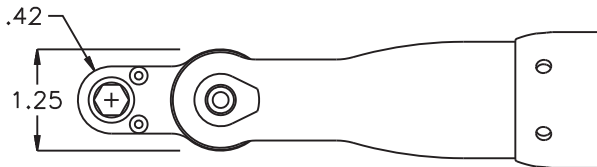

ASSEMBLY NO. 202213A

HEAD NO. 1240

CROWFOOT ASS'Y
Rev. A
01/17/11

2500 WILLIAMS DRIVE • WATERFORD, MI • 48328

PHONE : (248) 334-2112 • FAX : (248) 334-0062

SIDE VIEW

TOP VIEW

GEAR ASSEMBLY

PARTS BLOWOUT

ITEM	DESCRIPTION	PART NO.	ITEM	DESCRIPTION	PART NO.	ITEM	DESCRIPTION	PART NO.
1	Motor	18EA28AM3	11	Drive Gear	241616-12			
2	Drive Shaft (Modified)	DS-18EA28AM3-12M	12	Gear Housing (Bottom)	202213-P			
3	Angle Head Adapter	HA-2007-AM3	13	Screw #1 (2)	S-410			
4	Gear Housing (Top)	202213A-H	14	Dowel Pin (2)	DP-812			
5	Socket Gear	241622-XX	15	Screw #2 (4)	S-412SH			
6	Thrust Race (2)	W-991-020						
7	Idler Pin	IP-0722						
8	Bearing Needles (14)	LR15M98						
9	Idler Gear	241614						
10	Grease Fitting	1877						