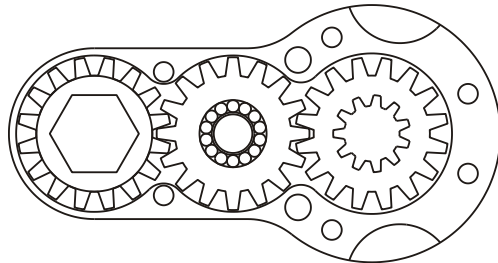

GEAR ASSEMBLY

PARTS BLOWOUT

ITEM	DESCRIPTION	PART NO.	ITEM	DESCRIPTION	PART NO.	ITEM	DESCRIPTION	PART NO.
1	Angle Head	S6	11	Gear Housing (Bottom)	202213-P			
2	Gear Housing (Top)	202213-H	12	Screw #1 (2)	S-410			
3	Socket Gear	241622-XX	13	Screw #2 (4)	S-408SH			
4	Thrust Race (2)	W-991-020	14	Dowel Pin (2)	DP-806			
5	Idler Pin	IP-0722						
6	Bearing Needles (14)	LR15M98						
7	Idler Gear	241614						
8	Spline Drive Shaft	SD-1230						
9	Drive Gear	241616-S						
10	Grease Fitting	1877						