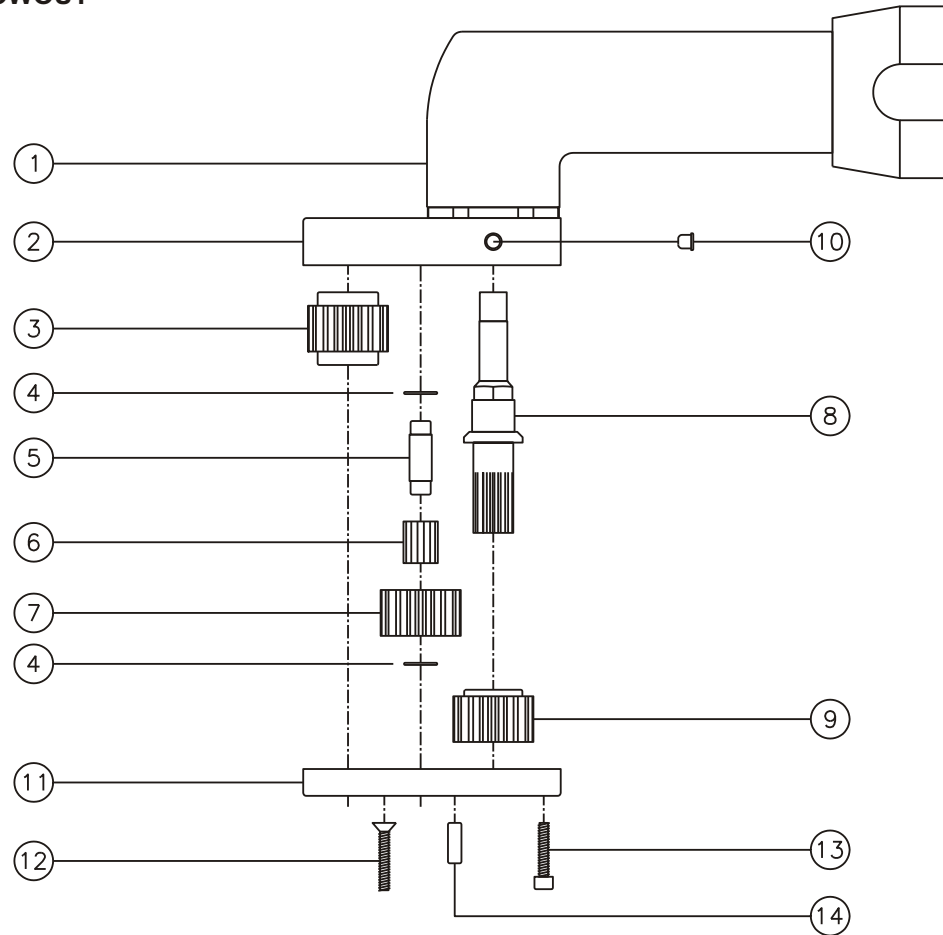

GEAR ASSEMBLY

PARTS BLOWOUT

ITEM	DESCRIPTION	PART NO.	ITEM	DESCRIPTION	PART NO.	ITEM	DESCRIPTION	PART NO.
1	Angle Head	S6	11	Gear Housing (Bottom)	202213-P			
2	Gear Housing (Top)	202213-H	12	Screw #1 (2)	S-410			
3	Socket Gear	241622-XX	13	Screw #2 (4)	S-408SH			
4	Thrust Race (2)	W-991-020	14	Dowel Pin (2)	DP-806			
5	Idler Pin	IP-0722						
6	Bearing Needles (14)	LR15M98						
7	Idler Gear	241614						
8	Spline Drive Shaft	SD-1230						
9	Drive Gear	241616-S						
10	Grease Fitting	1877						