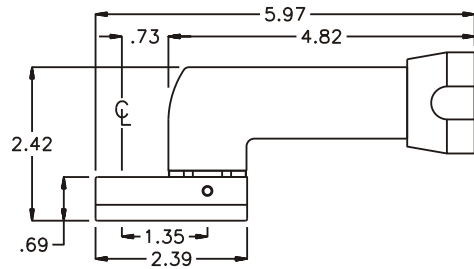

D & D PRODUCTION INC.

ASSEMBLY NO. 202213

HEAD NO. 1230

CROWFOOT ASS'Y
Rev. A
06-26-98

2500 WILLIAMS DRIVE • WATERFORD, MI • 48328

PHONE : (248) 334-2112 • FAX : (248) 334-0062

SIDE VIEW

TOP VIEW