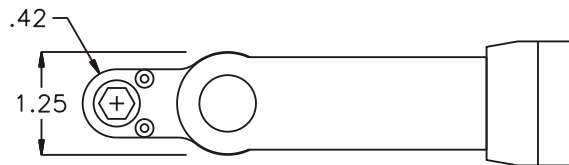

GEAR ASSEMBLY

PARTS BLOWOUT

ITEM	DESCRIPTION	PART NO.	ITEM	DESCRIPTION	PART NO.	ITEM	DESCRIPTION	PART NO.
1	Angle Head	S6	11	Gear Housing (Bottom)	202213-P			
2	Gear Housing (Top)	202213-H	12	Screw #1 (2)	S-410			
3	Socket Gear	241622-XX	13	Screw #2 (4)	S-408SH			
4	Thrust Race (2)	W-991-020	14	Dowel Pin (2)	DP-806			
5	Idler Pin	IP-0722						
6	Bearing Needles (14)	LR15M98						
7	Idler Gear	241614						
8	Spline Drive Shaft	SD-1230						
9	Drive Gear	241616-S						
10	Grease Fitting	1877						