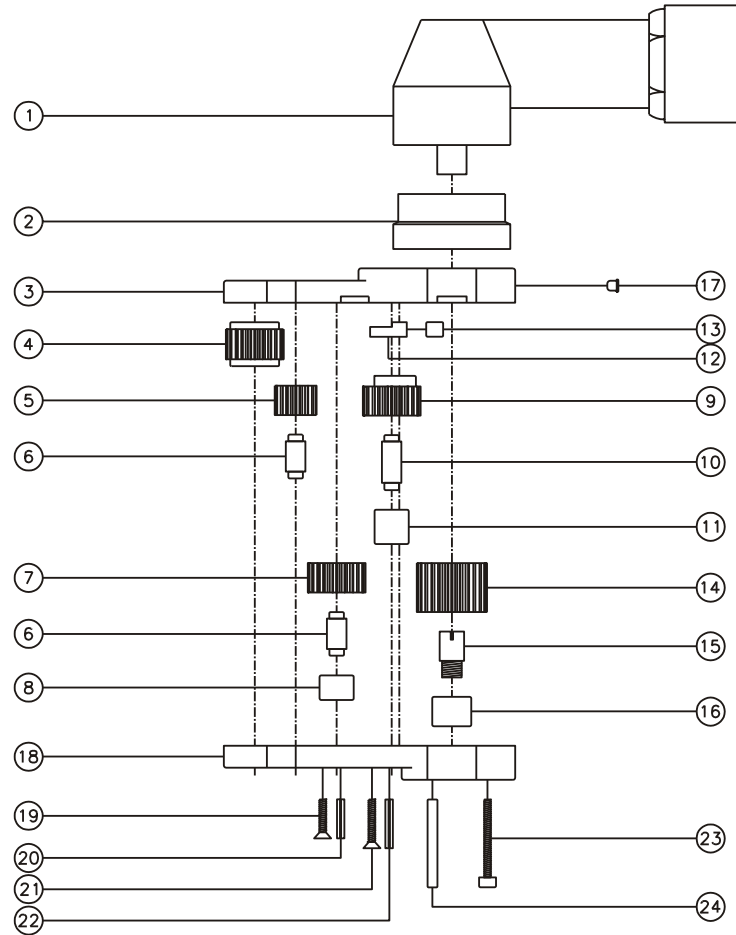

### SIDE VIEW

### TOP VIEW

### PARTS BLOWOUT

ITEM	DESCRIPTION	PART NO.	ITEM	DESCRIPTION	PART NO.	ITEM	DESCRIPTION	PART NO.
1	Angle Head	AM3	11	Needle Bearing	B-47	21	Screw #2	S-410
2	Angle Head Adapter	HA 3530	12	Pawl	0604-PS-P	22	Roll Pin #2	RP-610
3	Gear Housing (Top)	201815-1-H	13	Pawl Spring	RSS-0812	23	Screw #3 (4)	S-418SH
4	Socket Gear	302118-1-XX	14	Drive Gear	302532-SD	24	Dowel Pin (2)	DP-818
5	Sm . Idler Gear (2)	301512	15	Drive Pin	TP-5619			
6	Idler Pin (3)	IP-4518	16	Needle Bearing	B-56			
7	Lg. Idler Gear	302112	17	Grease Fitting	1877			
8	Needle Bearing	B-45	18	Gear Housing (Bottom)	201815-1-P			
9	Cam Gear	302116-C	19	Screw #1 (2)	S-408			
10	Cam Pin	IP-4723	20	Roll Pin #1	RP-608			