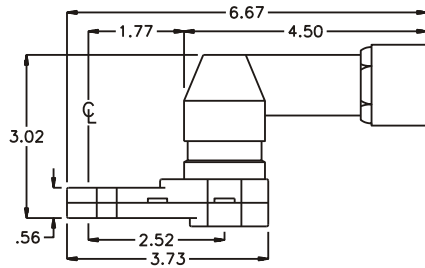

D & D PRODUCTION INC.

ASSEMBLY NO. 201815-1

HEAD NO. 8420

CROWFOOT ASS'Y
Rev. A
01-25-94

2500 WILLIAMS DRIVE • WATERFORD, MI • 48328

PHONE : (248) 334-2112 • FAX : (248) 334-0062

SIDE VIEW

TOP VIEW