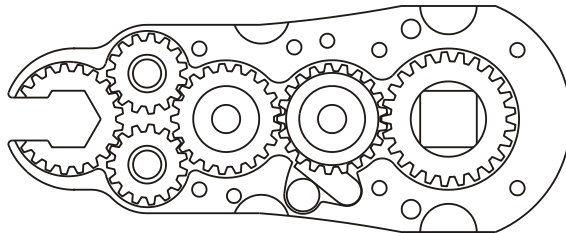

## HEAD NO. 8420

CROWFOOT ASS'Y  
Rev. A  
01-25-94

2500 WILLIAMS DRIVE • WATERFORD, MI • 48328

PHONE : (248) 334-2112 • FAX : (248) 334-0062

### SIDE VIEW

### PARTS BLOWOUT

ITEM	DESCRIPTION	PART NO.	ITEM	DESCRIPTION	PART NO.	ITEM	DESCRIPTION	PART NO.
1	Angle Head	AM3	11	Needle Bearing	B-47	21	Screw #2	S-410
2	Angle Head Adapter	HA 3530	12	Pawl	0604-PS-P	22	Roll Pin #2	RP-610
3	Gear Housing (Top)	201815-1-H	13	Pawl Spring	RSS-0812	23	Screw #3 (4)	S-418SH
4	Socket Gear	302118-1-XX	14	Drive Gear	302532-SD	24	Dowel Pin (2)	DP-818
5	Sm . Idler Gear (2)	301512	15	Drive Pin	TP-5619			
6	Idler Pin (3)	IP-4518	16	Needle Bearing	B-56			
7	Lg. Idler Gear	302112	17	Grease Fitting	1877			
8	Needle Bearing	B-45	18	Gear Housing (Bottom)	201815-1-P			
9	Cam Gear	302116-C	19	Screw #1 (2)	S-408			
10	Cam Pin	IP-4723	20	Roll Pin #1	RP-608			