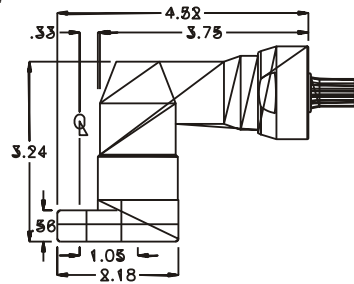

### SIDE VIEW

### PARTS BLOWOUT

ITEM	DESCRIPTION	PART NO.	ITEM	DESCRIPTION	PART NO.	ITEM	DESCRIPTION	PART NO.
1	Angle Head	32	11	Gear Housing (Bottom)	201815-00-P			
2	Housing Adapter	HA32-222026	12	Grease Fitting	1877			
3	Drive Shaft	DS-38S2422	13	Screw #1 (2)	S-408			
4	Gear Housing (Top)	201815-00-H	14	Dowel Pin (2)	DP-814			
5	Socket Gear	302118-1-XX	15	Screw #2 (4)	S-416SH			
6	Idler Gear (2)	301512						
7	Idler Pin (2)	IP-0918						
8	Drive Cam Gear	302129-MSD						
9	Pawl	8416-P						
10	Pawl Spring	RS-0810						