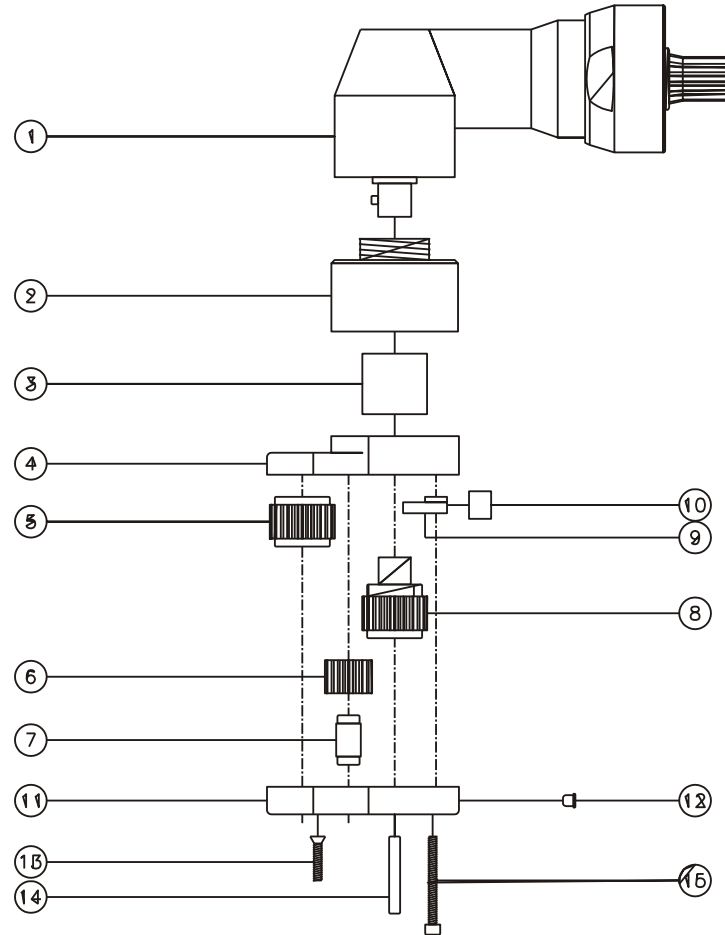

### SIDE VIEW

### TOP VIEW

### PARTS BLOWOUT

ITEM	DESCRIPTION	PART NO.	ITEM	DESCRIPTION	PART NO.	ITEM	DESCRIPTION	PART NO.
1	Angle Head	32	11	Gear Housing (Bottom)	201815-00-P			
2	Housing Adapter	HA32-222026	12	Grease Fitting	1877			
3	Drive Shaft	DS-38S2422	13	Screw #1 (2)	S-408			
4	Gear Housing (Top)	201815-00-H	14	Dowel Pin (2)	DP-814			
5	Socket Gear	302118-1-XX	15	Screw #2 (4)	S-416SH			
6	Idler Gear (2)	301512						
7	Idler Pin (2)	IP-0918						
8	Drive Cam Gear	302129-MSD						
9	Pawl	8416-P						
10	Pawl Spring	RS-0810						