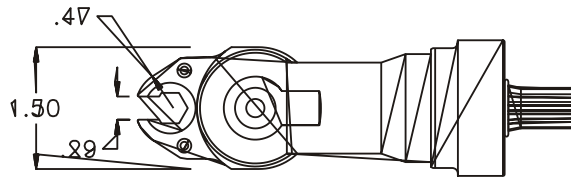

D & D PRODUCTION INC.

ASSEMBLY NO. 201815-00

HEAD NO. 8416

CROWFOOT ASS'Y
Rev. A
12-11-96

2500 WILLIAMS DRIVE • WATERFORD, MI • 48328

PHONE : (248) 334-2112 • FAX : (248) 334-0062

SIDE VIEW

TOP VIEW

GEAR ASSEMBLY

PARTS BLOWOUT

ITEM	DESCRIPTION	PART NO.	ITEM	DESCRIPTION	PART NO.	ITEM	DESCRIPTION	PART NO.
1	Angle Head	32	11	Gear Housing (Bottom)	201815-00-P			
2	Housing Adapter	HA32-222026	12	Grease Fitting	1877			
3	Drive Shaft	DS-38S2422	13	Screw #1 (2)	S-408			
4	Gear Housing (Top)	201815-00-H	14	Dowel Pin (2)	DP-814			
5	Socket Gear	302118-1-XX	15	Screw #2 (4)	S-416SH			
6	Idler Gear (2)	301512						
7	Idler Pin (2)	IP-0918						
8	Drive Cam Gear	302129-MSD						
9	Pawl	8416-P						
10	Pawl Spring	RS-0810