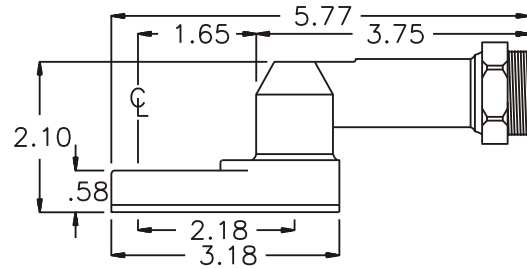

D & D PRODUCTION INC.

ASSEMBLY NO. 201812-1

HEAD NO. 8400

CROWFOOT ASS'Y
Rev. A
10-20-92

2500 WILLIAMS DRIVE • WATERFORD, MI • 48328

PHONE : (248) 334-2112 • FAX : (248) 334-0062

SIDE VIEW

TOP VIEW