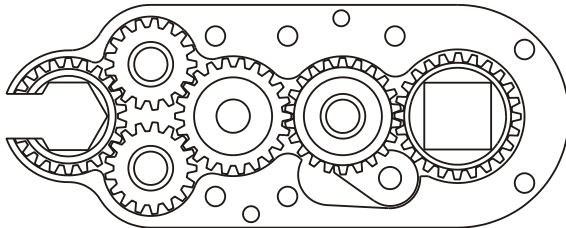

## HEAD NO. 8400

CROWFOOT ASS'Y  
Rev. A  
10-20-92

2500 WILLIAMS DRIVE • WATERFORD, MI • 48328

PHONE : (248) 334-2112 • FAX : (248) 334-0062

### SIDE VIEW

### TOP VIEW

### PARTS BLOWOUT

ITEM	DESCRIPTION	PART NO.	ITEM	DESCRIPTION	PART NO.	ITEM	DESCRIPTION	PART NO.
1	Angle Head	A/C 26	11	Drive Gear	362419-SD			
2	Gear Housing	201812-1-H	12	Pawl	I005-P			
3	Socket Gear	362219-1-XX	13	Pawl Spring	TS-156			
4	Thrust Race (6)	TRA-010	14	Pawl Pin	P-0523			
5	Sm. Idler Gear (2)	361712	15	Grease Fitting	1877			
6	Idler Pin (3)	IP-4619	16	Bottom Plate	201812-1-P			
7	Lg. Idler Gear	362212	17	Screw #1 (4)	S-409			
8	Needle Bearing (2)	B-46	18	Screw #2 (2)	S-411			
9	Cam Gear	362216-C	19	Roll Pin (2)	RP-608			
10	Cam Pin	IP-4623						