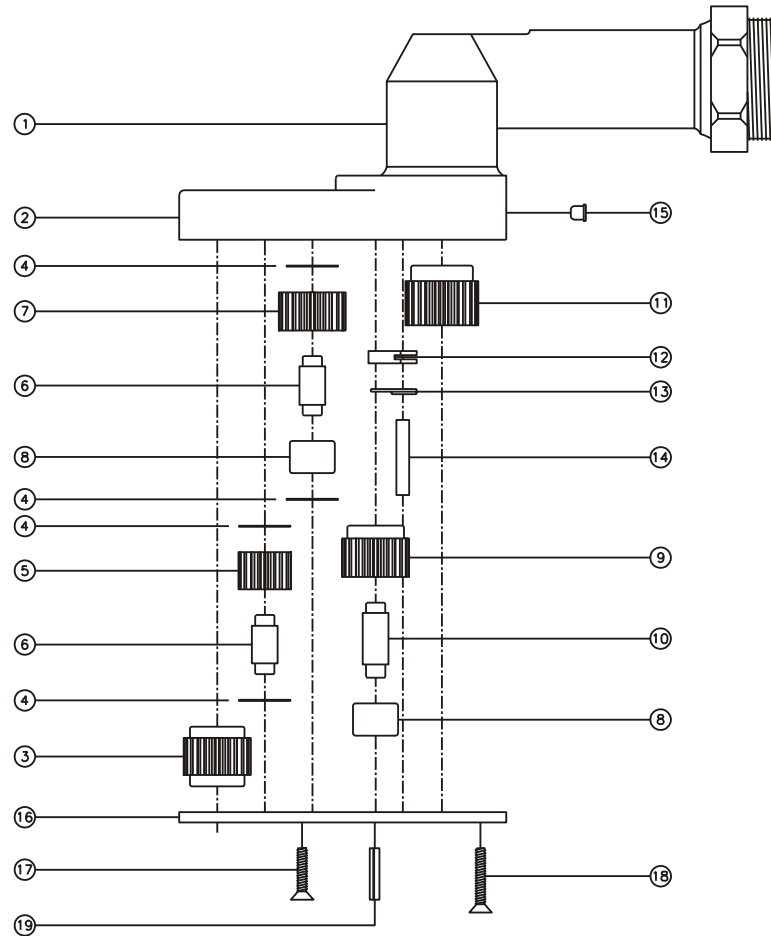

### SIDE VIEW

### TOP VIEW

### PARTS BLOWOUT

ITEM	DESCRIPTION	PART NO.	ITEM	DESCRIPTION	PART NO.	ITEM	DESCRIPTION	PART NO.
1	Angle Head	A/C 26	11	Drive Gear	362419-SD			
2	Gear Housing	201812-1-H	12	Pawl	I005-P			
3	Socket Gear	362219-1-XX	13	Pawl Spring	TS-156			
4	Thrust Race (6)	TRA-010	14	Pawl Pin	P-0523			
5	Sm. Idler Gear (2)	361712	15	Grease Fitting	1877			
6	Idler Pin (3)	IP-4619	16	Bottom Plate	201812-1-P			
7	Lg. Idler Gear	362212	17	Screw #1 (4)	S-409			
8	Needle Bearing (2)	B-46	18	Screw #2 (2)	S-411			
9	Cam Gear	362216-C	19	Roll Pin (2)	RP-608			
10	Cam Pin	IP-4623						