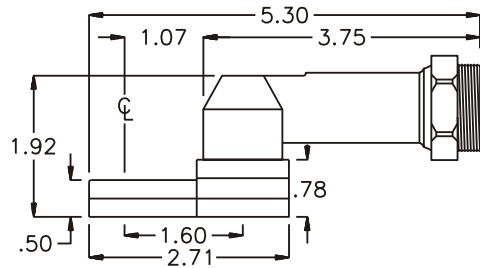

D & D PRODUCTION INC.

ASSEMBLY NO. 201615

HEAD NO. 1210

CROWFOOT ASS'Y
Rev. A
02-25-93

2500 WILLIAMS DRIVE • WATERFORD, MI • 48328

PHONE : (248) 334-2112 • FAX : (248) 334-0062

SIDE VIEW

TOP VIEW