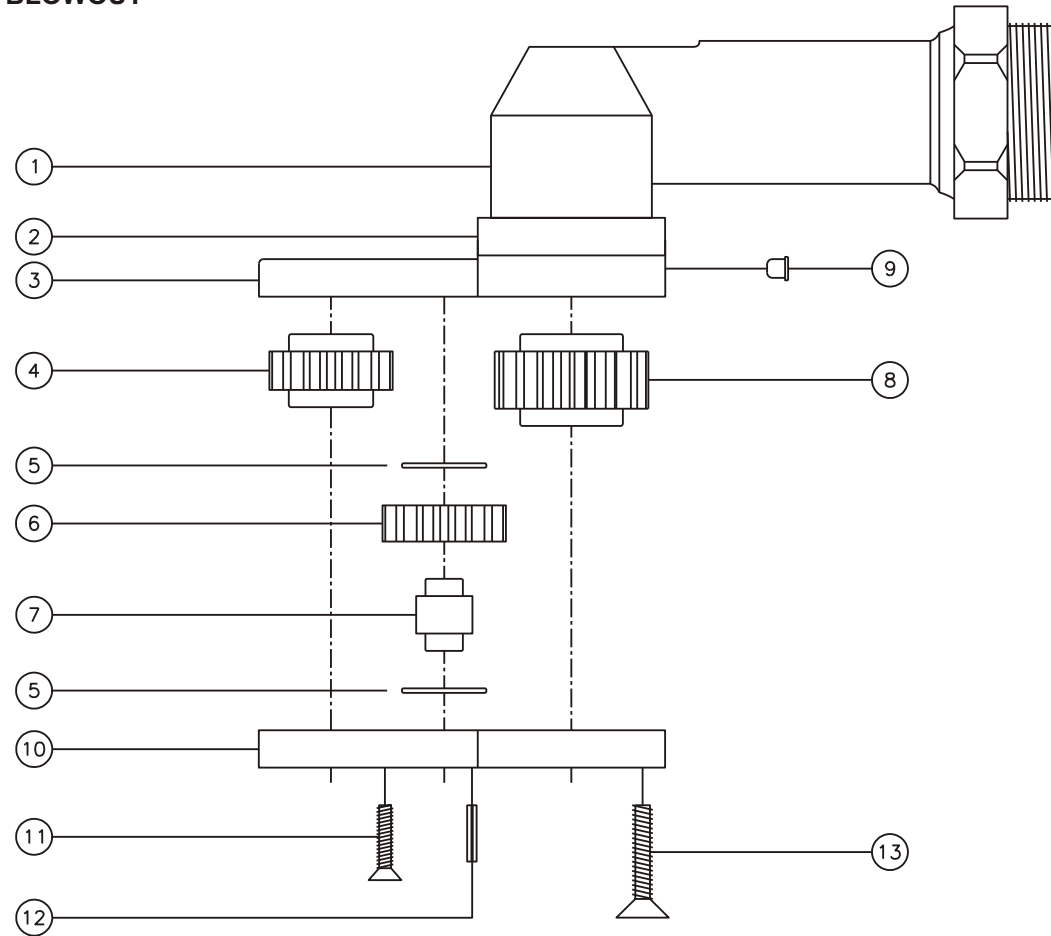

GEAR ASSEMBLY

PARTS BLOWOUT

ITEM	DESCRIPTION	PART NO.	ITEM	DESCRIPTION	PART NO.	ITEM	DESCRIPTION	PART NO.
1	Angle Head	A/C 26	11	Screw #1 (2)	S-408			
2	Angle Head Adapter	MA-2016	12	Roll Pin (2)	RP-406			
3	Gear Housing	201615-H	13	Screw #2 (4)	S-612			
4	Socket Gear	161216-XX						
5	Thrust Race (2)	TRA-010						
6	Idler Gear	161208						
7	Idler Pin	IP-1215						
8	Drive Gear	161520-SD						
9	Grease Fitting	1877						
10	Bottom Plate	201615-P						