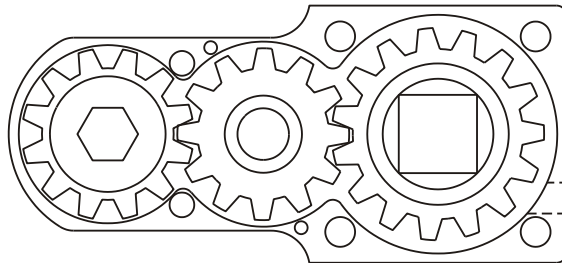

GEAR ASSEMBLY

PARTS BLOWOUT

ITEM	DESCRIPTION	PART NO.	ITEM	DESCRIPTION	PART NO.	ITEM	DESCRIPTION	PART NO.
1	Angle Head	A/C 26	11	Screw #1 (2)	S-408			
2	Angle Head Adapter	MA-2016	12	Roll Pin (2)	RP-406			
3	Gear Housing	201615-H	13	Screw #2 (4)	S-612			
4	Socket Gear	161216-XX						
5	Thrust Race (2)	TRA-010						
6	Idler Gear	161208						
7	Idler Pin	IP-1215						
8	Drive Gear	161520-SD						
9	Grease Fitting	1877						
10	Bottom Plate	201615-P						