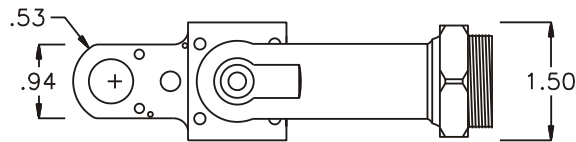

GEAR ASSEMBLY

PARTS BLOWOUT

ITEM	DESCRIPTION	PART NO.	ITEM	DESCRIPTION	PART NO.	ITEM	DESCRIPTION	PART NO.
1	Angle Head	A/C 26	11	Screw #1 (2)	S-408			
2	Angle Head Adapter	MA-2016	12	Roll Pin (2)	RP-406			
3	Gear Housing	201615-H	13	Screw #2 (4)	S-612			
4	Socket Gear	161216-XX						
5	Thrust Race (2)	TRA-010						
6	Idler Gear	161208						
7	Idler Pin	IP-1215						
8	Drive Gear	161520-SD						
9	Grease Fitting	1877						
10	Bottom Plate	201615-P						