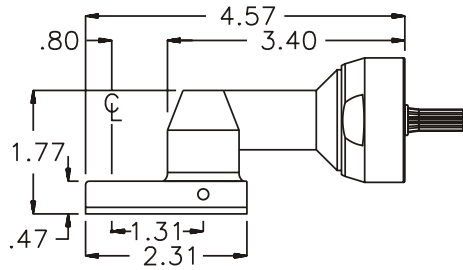

D & D PRODUCTION INC.

ASSEMBLY NO. 201512

HEAD NO. 1200

CROWFOOT ASS'Y
Rev. F
02-16-93

2500 WILLIAMS DRIVE • WATERFORD, MI • 48328

PHONE : (248) 334-2112 • FAX : (248) 334-0062

SIDE VIEW