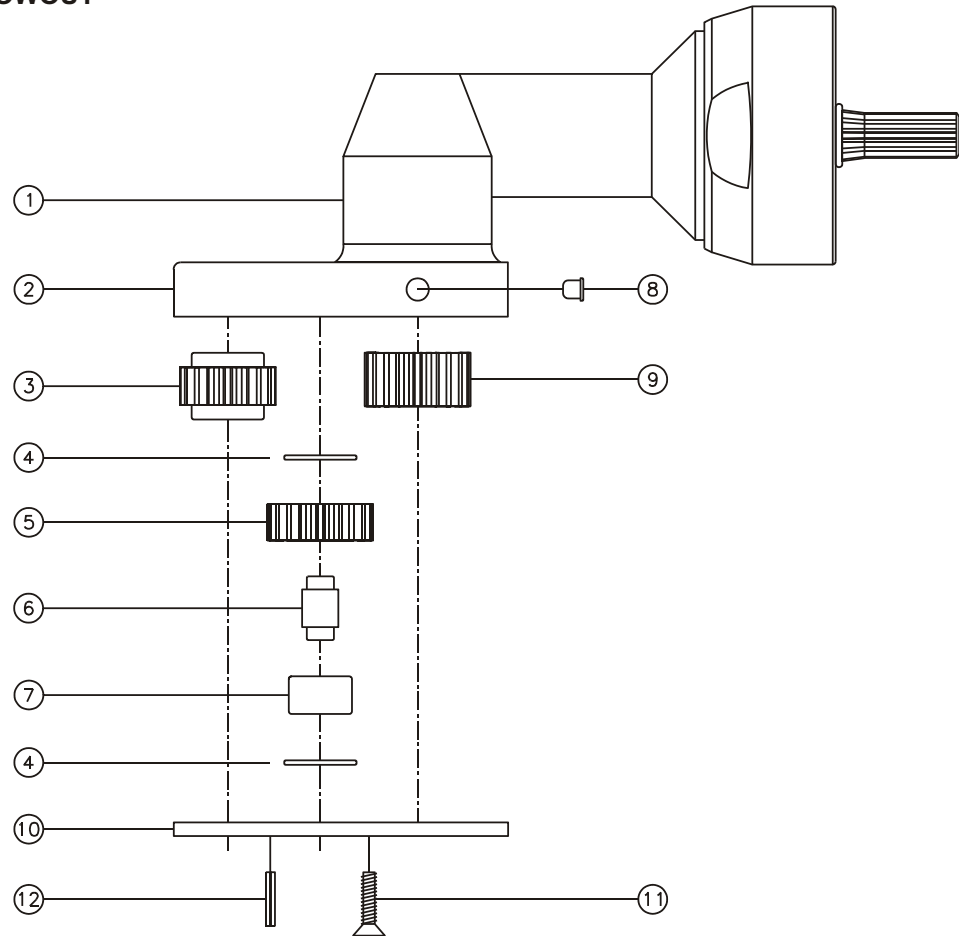

### SIDE VIEW

### TOP VIEW

### PARTS BLOWOUT

ITEM	DESCRIPTION	PART NO.	ITEM	DESCRIPTION	PART NO.	ITEM	DESCRIPTION	PART NO.
1	Angle Head	D2	11	Screw (4)	S-407			
2	Gear Housing	201512-H	12	Roll Pin (3)	RP-406			
3	Socket Gear	301815-XX						
4	Thrust Race (2)	TRA-010						
5	Idler Gear	302008						
6	Idler Pin	IP-4415						
7	Needle Bearing	B-44						
8	Grease Fitting	1877						
9	Drive Gear	302012-SD						
10	Bottom Plate	201512-P						