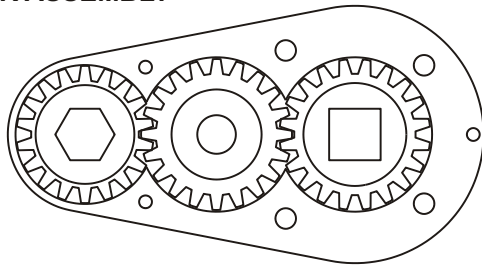

## HEAD NO. 1200

CROWFOOT ASS'Y  
Rev. F  
02-16-93

2500 WILLIAMS DRIVE • WATERFORD, MI • 48328

PHONE : (248) 334-2112 • FAX : (248) 334-0062

### SIDE VIEW

### TOP VIEW

### PARTS BLOWOUT

ITEM	DESCRIPTION	PART NO.	ITEM	DESCRIPTION	PART NO.	ITEM	DESCRIPTION	PART NO.
1	Angle Head	D2	11	Screw (4)	S-407			
2	Gear Housing	201512-H	12	Roll Pin (3)	RP-406			
3	Socket Gear	301815-XX						
4	Thrust Race (2)	TRA-010						
5	Idler Gear	302008						
6	Idler Pin	IP-4415						
7	Needle Bearing	B-44						
8	Grease Fitting	1877						
9	Drive Gear	302012-SD						
10	Bottom Plate	201512-P						