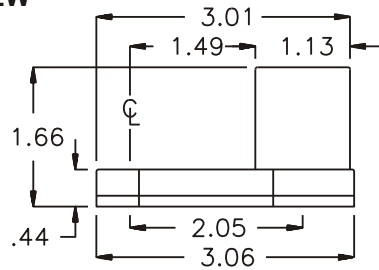

D & D PRODUCTION INC.

ASSEMBLY NO. 201413-2

HEAD NO. 0105

CROWFOOT ASS'Y
Rev. C
03-08-94

2500 WILLIAMS DRIVE • WATERFORD, MI • 48328

PHONE : (248) 334-2112 • FAX : (248) 334-0062

SIDE VIEW