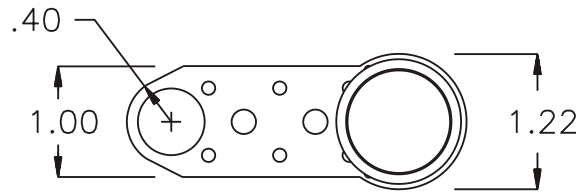

GEAR ASSEMBLY

PARTS BLOWOUT

ITEM	DESCRIPTION	PART NO.	ITEM	DESCRIPTION	PART NO.	ITEM	DESCRIPTION	PART NO.
1	Drive Connector	DC-30	11	Drive Gear	363112-S			
2	Snap Ring (2)	5100-37	12	Thrust Race	TRA-815			
3	Spline Drive	SD-30105	13	Grease Fitting	1877			
4	Bearing (2)	R6Z	14	Bottom Plate	201413-2-P			
5	Gear Housing	201413-2-H	15	Screw (6)	S-806			
6	Socket Gear	362413-XX	16	Roll Pin (2)	RP-505			
7	Thrust Race (4)	TRA-010						
8	Idler Gear (2)	362305						
9	Idler Pin (2)	IP-0414						
10	Bearing Needles (34)	N-5605						