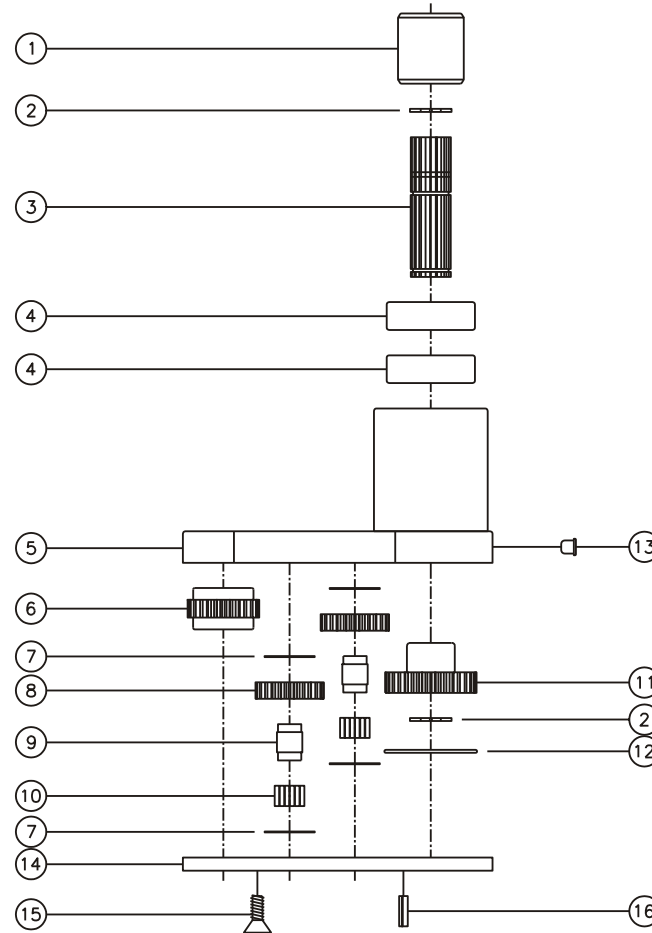

D & D PRODUCTION INC.

ASSEMBLY NO. 201413-2

HEAD NO. 0105

CROWFOOT ASS'Y
Rev. C
03-08-94

2500 WILLIAMS DRIVE • WATERFORD, MI • 48328

PHONE : (248) 334-2112 • FAX : (248) 334-0062

SIDE VIEW

TOP VIEW

GEAR ASSEMBLY

PARTS BLOWOUT

ITEM	DESCRIPTION	PART NO.	ITEM	DESCRIPTION	PART NO.	ITEM	DESCRIPTION	PART NO.
1	Drive Connector	DC-30	11	Drive Gear	363112-S			
2	Snap Ring (2)	5100-37	12	Thrust Race	TRA-815			
3	Spline Drive	SD-30105	13	Grease Fitting	1877			
4	Bearing (2)	R6Z	14	Bottom Plate	201413-2-P			
5	Gear Housing	201413-2-H	15	Screw (6)	S-806			
6	Socket Gear	362413-XX	16	Roll Pin (2)	RP-505			
7	Thrust Race (4)	TRA-010						
8	Idler Gear (2)	362305						
9	Idler Pin (2)	IP-0414						
10	Bearing Needles (34)	N-5605						