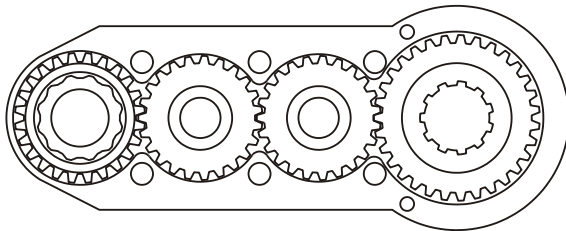

D & D PRODUCTION INC.

ASSEMBLY NO. 201413-2

HEAD NO. 0105

CROWFOOT ASS'Y
Rev. C
03-08-94

2500 WILLIAMS DRIVE • WATERFORD, MI • 48328

PHONE : (248) 334-2112 • FAX : (248) 334-0062

SIDE VIEW

TOP VIEW

GEAR ASSEMBLY

PARTS BLOWOUT

ITEM	DESCRIPTION	PART NO.	ITEM	DESCRIPTION	PART NO.	ITEM	DESCRIPTION	PART NO.
1	Drive Connector	DC-30	11	Drive Gear	363112-S			
2	Snap Ring (2)	5100-37	12	Thrust Race	TRA-815			
3	Spline Drive	SD-30105	13	Grease Fitting	1877			
4	Bearing (2)	R6Z	14	Bottom Plate	201413-2-P			
5	Gear Housing	201413-2-H	15	Screw (6)	S-806			
6	Socket Gear	362413-XX	16	Roll Pin (2)	RP-505			
7	Thrust Race (4)	TRA-010						
8	Idler Gear (2)	362305						
9	Idler Pin (2)	IP-0414						
10	Bearing Needles (34)	N-5605						