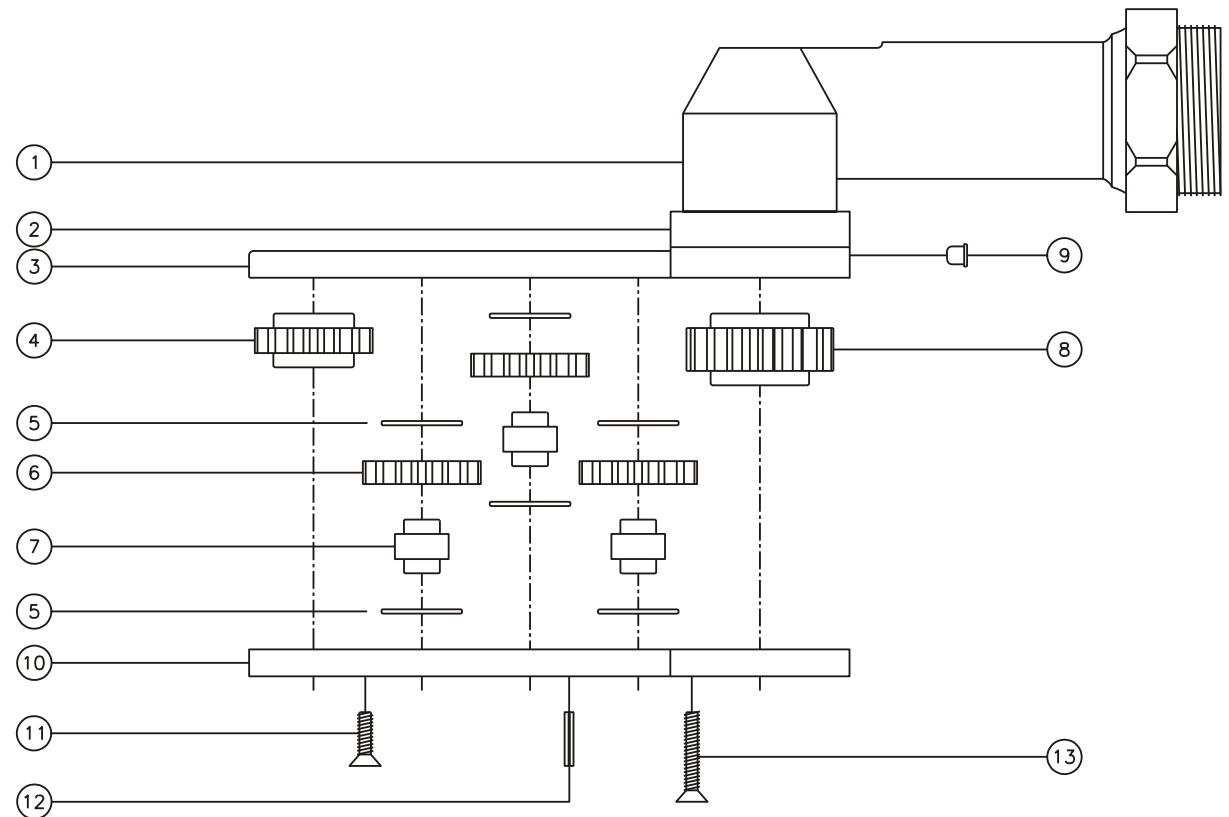

### SIDE VIEW

### TOP VIEW

### PARTS BLOWOUT

ITEM	DESCRIPTION	PART NO.	ITEM	DESCRIPTION	PART NO.	ITEM	DESCRIPTION	PART NO.
1	Angle Head	A/C 26	11	Screw #1 (6)	S-406			
2	Angle Head Adapter	MA-2016	12	Roll Pin (2)	RP-406			
3	Gear Housing	201216-3-H	13	Screw #2 (4)	S-410			
4	Socket Gear	161212-XX						
5	Thrust Race (6)	TRA-010						
6	Idler Gear (3)	161205						
7	Idler Pin (3)	IP-1212						
8	Drive Gear	161516-SD						
9	Grease Fitting	1877						
10	Bottom Plate	201216-3-P						