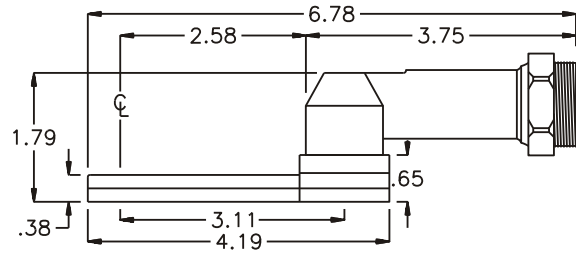

D & D PRODUCTION INC.

ASSEMBLY NO. 201216-3

HEAD NO. 3175

CROWFOOT ASS'Y
Rev. A
02-25-93

2500 WILLIAMS DRIVE • WATERFORD, MI • 48328

PHONE : (248) 334-2112 • FAX : (248) 334-0062

SIDE VIEW

TOP VIEW