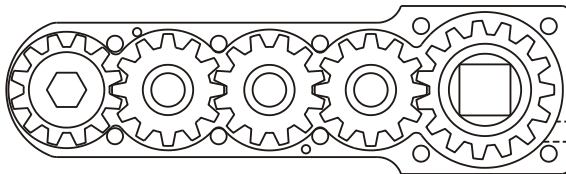

### SIDE VIEW

### PARTS BLOWOUT

ITEM	DESCRIPTION	PART NO.	ITEM	DESCRIPTION	PART NO.	ITEM	DESCRIPTION	PART NO.
1	Angle Head	A/C 26	11	Screw #1 (6)	S-406			
2	Angle Head Adapter	MA-2016	12	Roll Pin (2)	RP-406			
3	Gear Housing	201216-3-H	13	Screw #2 (4)	S-410			
4	Socket Gear	161212-XX						
5	Thrust Race (6)	TRA-010						
6	Idler Gear (3)	161205						
7	Idler Pin (3)	IP-1212						
8	Drive Gear	161516-SD						
9	Grease Fitting	1877						
10	Bottom Plate	201216-3-P						