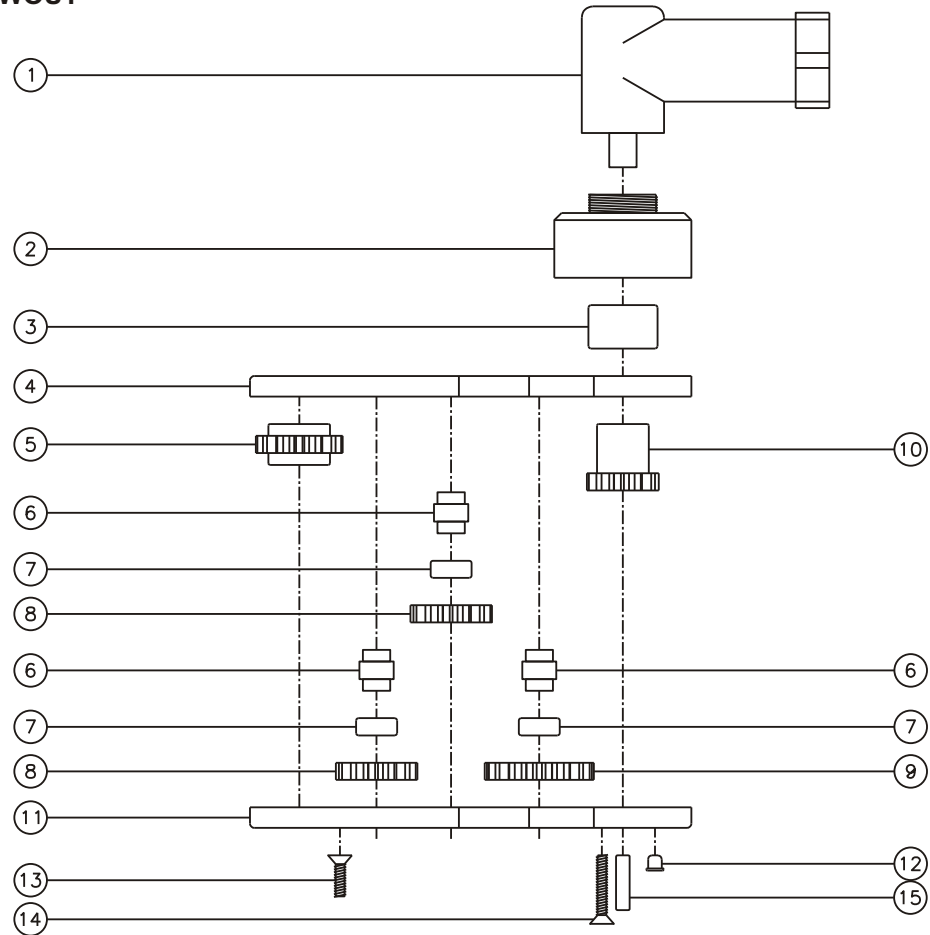

D & D PRODUCTION INC.

ASSEMBLY NO. 201214A-3

HEAD NO. 3150

CROWFOOT ASS'Y
Rev. A
05-12-99

2500 WILLIAMS DRIVE • WATERFORD, MI • 48328

PHONE : (248) 334-2112 • FAX : (248) 334-0062

SIDE VIEW

TOP VIEW

GEAR ASSEMBLY

PARTS BLOWOUT

ITEM	DESCRIPTION	PART NO.	ITEM	DESCRIPTION	PART NO.	ITEM	DESCRIPTION	PART NO.
1	Angle Head	V2A	11	Gear Housing (Bottom)	201214A-3-P			
2	Angle Head Adapter	HA-V2A1A	12	Grease Fitting	1877			
3	Needle Bearing	HK-1210	13	Screw #1 (6)	S-406			
4	Gear Housing (Top)	201214A-3-H	14	Screw #2 (4)	S-410			
5	Socket Gear	201412-XX	15	Dowel Pin (3)	DP-808			
6	Idler Pin (3)	IP-1012						
7	Bushing (3)	655-B						
8	Sm. Idler Gear (2)	201305						
9	Lg. Idler Gear	201805						
10	Drive Gear	201119-SD						