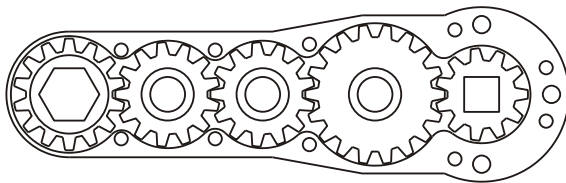

D & D PRODUCTION INC.

ASSEMBLY NO. 201214A-3

HEAD NO. 3150

CROWFOOT ASS'Y
Rev. A
05-12-99

2500 WILLIAMS DRIVE • WATERFORD, MI • 48328

PHONE : (248) 334-2112 • FAX : (248) 334-0062

SIDE VIEW

TOP VIEW

GEAR ASSEMBLY

PARTS BLOWOUT

ITEM	DESCRIPTION	PART NO.	ITEM	DESCRIPTION	PART NO.	ITEM	DESCRIPTION	PART NO.
1	Angle Head	V2A	11	Gear Housing (Bottom)	201214A-3-P			
2	Angle Head Adapter	HA-V2A1A	12	Grease Fitting	1877			
3	Needle Bearing	HK-1210	13	Screw #1 (6)	S-406			
4	Gear Housing (Top)	201214A-3-H	14	Screw #2 (4)	S-410			
5	Socket Gear	201412-XX	15	Dowel Pin (3)	DP-808			
6	Idler Pin (3)	IP-1012						
7	Bushing (3)	655-B						
8	Sm. Idler Gear (2)	201305						
9	Lg. Idler Gear	201805						
10	Drive Gear	201119-SD						