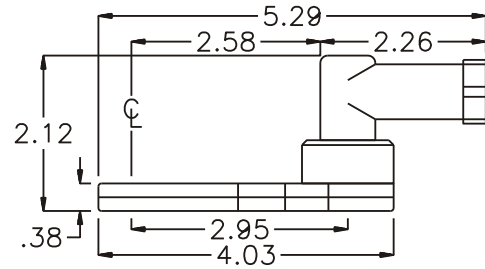

D & D PRODUCTION INC.

ASSEMBLY NO. 201214A-3

HEAD NO. 3150

CROWFOOT ASS'Y
Rev. A
05-12-99

2500 WILLIAMS DRIVE • WATERFORD, MI • 48328

PHONE : (248) 334-2112 • FAX : (248) 334-0062

SIDE VIEW

TOP VIEW