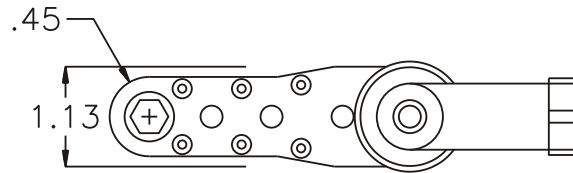

GEAR ASSEMBLY

PARTS BLOWOUT

ITEM	DESCRIPTION	PART NO.	ITEM	DESCRIPTION	PART NO.	ITEM	DESCRIPTION	PART NO.
1	Angle Head	V2A	11	Gear Housing (Bottom)	201214A-3-P			
2	Angle Head Adapter	HA-V2A1A	12	Grease Fitting	1877			
3	Needle Bearing	HK-1210	13	Screw #1 (6)	S-406			
4	Gear Housing (Top)	201214A-3-H	14	Screw #2 (4)	S-410			
5	Socket Gear	201412-XX	15	Dowel Pin (3)	DP-808			
6	Idler Pin (3)	IP-1012						
7	Bushing (3)	655-B						
8	Sm. Idler Gear (2)	201305						
9	Lg. Idler Gear	201805						
10	Drive Gear	201119-SD						