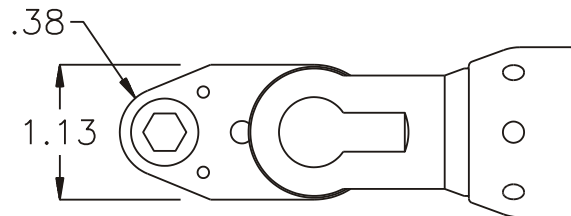

D & D PRODUCTION INC.®

ASSEMBLY NO. 181212A

HEAD NO. 1122

CROWFOOT ASS'Y
Rev. A
03-10-04

2500 WILLIAMS DRIVE • WATERFORD, MI • 48328

PHONE : (248) 334-2112 • FAX : (248) 334-0062

SIDE VIEW

TOP VIEW

GEAR ASSEMBLY

PARTS BLOWOUT

ITEM	DESCRIPTION	PART NO.	ITEM	DESCRIPTION	PART NO.	ITEM	DESCRIPTION	PART NO.
1	Angle Head	S7-30	11	Thrust Bearing	NTA-411			
2	Spacer	SP-6804	12	Gear Housing (Bottom)	181212A-P			
3	Adapter	HA-1825-10B	13	Screw #1 (2)	S-404			
4	Drive Shaft	DS-0604F2022	14	Dowel Pin (2)	DP-808			
5	Gear Housing (Top)	181212A-H	15	Grease Fitting	1877			
6	Socket Gear	362312-XX	16	Screw #2 (4)	S-410			
7	Thrust Race (2)	TRA-010						
8	Idler Pin	IP-0810						
9	Idler Gear	362305						
10	Drive Gear	362014-14MSD