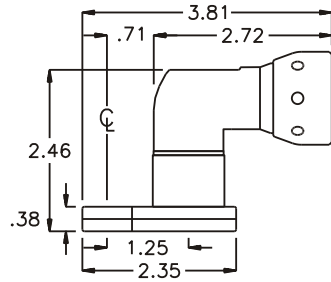

### SIDE VIEW

### PARTS BLOWOUT

ITEM	DESCRIPTION	PART NO.	ITEM	DESCRIPTION	PART NO.	ITEM	DESCRIPTION	PART NO.
1	Angle Head	S7-30	11	Thrust Bearing	NTA-411			
2	Spacer	SP-6804	12	Gear Housing (Bottom)	181212A-P			
3	Adapter	HA-1825-10B	13	Screw #1 (2)	S-404			
4	Drive Shaft	DS-0604F2022	14	Dowel Pin (2)	DP-808			
5	Gear Housing (Top)	181212A-H	15	Grease Fitting	1877			
6	Socket Gear	362312-XX	16	Screw #2 (4)	S-410			
7	Thrust Race (2)	TRA-010						
8	Idler Pin	IP-0810						
9	Idler Gear	362305						
10	Drive Gear	362014-14MSD						