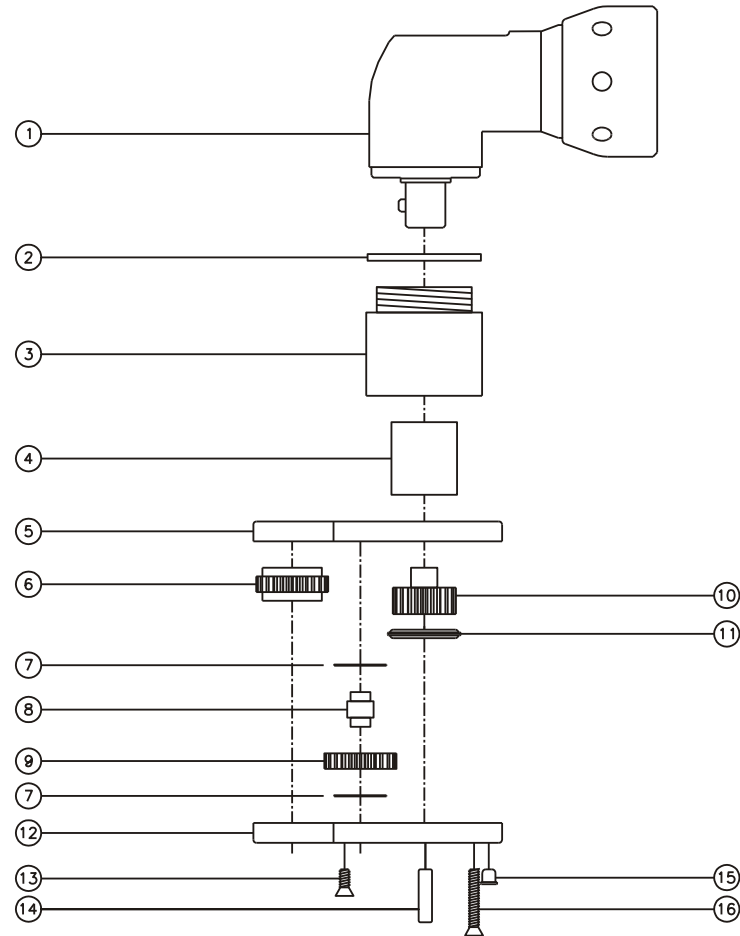

### SIDE VIEW

### TOP VIEW

### PARTS BLOWOUT

ITEM	DESCRIPTION	PART NO.	ITEM	DESCRIPTION	PART NO.	ITEM	DESCRIPTION	PART NO.
1	Angle Head	S7-30	11	Thrust Bearing	NTA-411			
2	Spacer	SP-6804	12	Gear Housing (Bottom)	181212A-P			
3	Adapter	HA-1825-10B	13	Screw #1 (2)	S-404			
4	Drive Shaft	DS-0604F2022	14	Dowel Pin (2)	DP-808			
5	Gear Housing (Top)	181212A-H	15	Grease Fitting	1877			
6	Socket Gear	362312-XX	16	Screw #2 (4)	S-410			
7	Thrust Race (2)	TRA-010						
8	Idler Pin	IP-0810						
9	Idler Gear	362305						
10	Drive Gear	362014-14MSD						