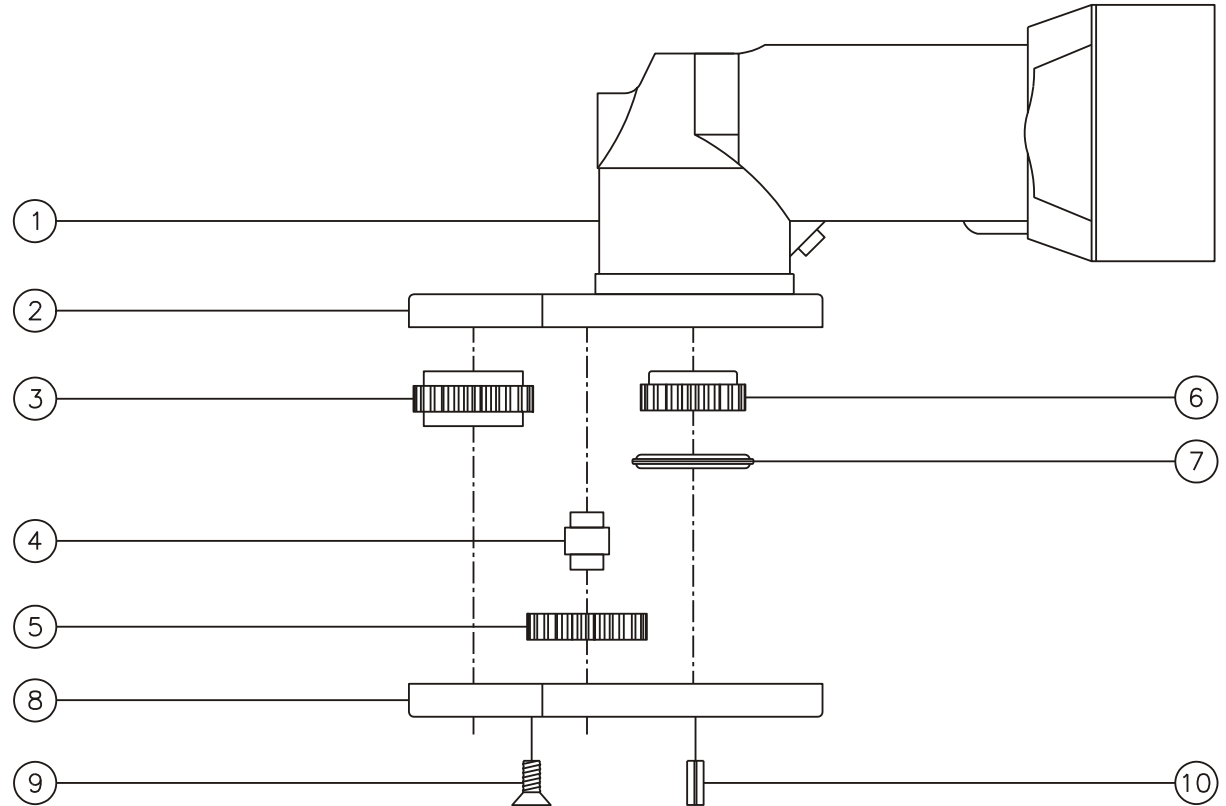

D & D PRODUCTION INC.

ASSEMBLY NO. 181212

HEAD NO. 1120

CROWFOOT ASS'Y
Rev. A
04-04-94

2500 WILLIAMS DRIVE • WATERFORD, MI • 48328

PHONE : (248) 334-2112 • FAX : (248) 334-0062

SIDE VIEW

TOP VIEW

GEAR ASSEMBLY

PARTS BLOWOUT

ITEM	DESCRIPTION	PART NO.	ITEM	DESCRIPTION	PART NO.	ITEM	DESCRIPTION	PART NO.
1	Angle Head	GSE-6103						
2	Gear Housing (Top)	181212-H						
3	Socket Gear	362312-XX						
4	Idler Pin	IP-0810						
5	Idler Gear	362305						
6	Drive Gear	362007-SD						
7	Thrust Bearing	NTA-411						
8	Gear Housing (Bottom)	181212-P						
9	Screw (6)	S-404						
10	Roll Pin (2)	RP-604						