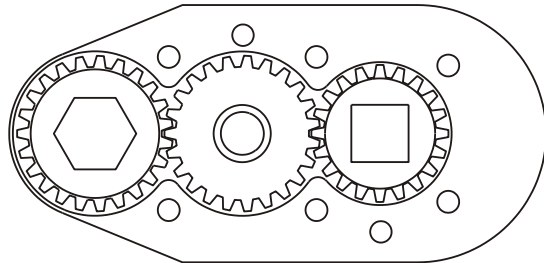

GEAR ASSEMBLY

PARTS BLOWOUT

ITEM	DESCRIPTION	PART NO.	ITEM	DESCRIPTION	PART NO.	ITEM	DESCRIPTION	PART NO.
1	Angle Head	GSE-6103						
2	Gear Housing (Top)	181212-H						
3	Socket Gear	362312-XX						
4	Idler Pin	IP-0810						
5	Idler Gear	362305						
6	Drive Gear	362007-SD						
7	Thrust Bearing	NTA-411						
8	Gear Housing (Bottom)	181212-P						
9	Screw (6)	S-404						
10	Roll Pin (2)	RP-604						