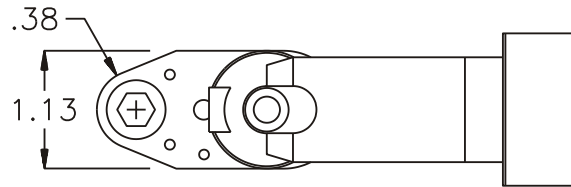

GEAR ASSEMBLY

PARTS BLOWOUT

ITEM	DESCRIPTION	PART NO.	ITEM	DESCRIPTION	PART NO.	ITEM	DESCRIPTION	PART NO.
1	Angle Head	GSE-6103						
2	Gear Housing (Top)	181212-H						
3	Socket Gear	362312-XX						
4	Idler Pin	IP-0810						
5	Idler Gear	362305						
6	Drive Gear	362007-SD						
7	Thrust Bearing	NTA-411						
8	Gear Housing (Bottom)	181212-P						
9	Screw (6)	S-404						
10	Roll Pin (2)	RP-604						