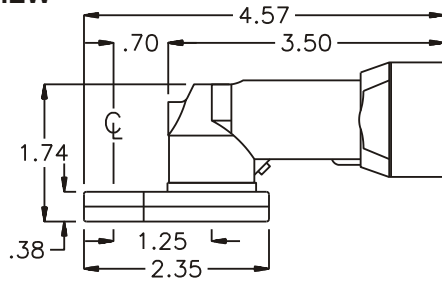

D & D PRODUCTION INC.

ASSEMBLY NO. 181212

HEAD NO. 1120

CROWFOOT ASS'Y
Rev. A
04-04-94

2500 WILLIAMS DRIVE • WATERFORD, MI • 48328

PHONE : (248) 334-2112 • FAX : (248) 334-0062

SIDE VIEW

TOP VIEW

GEAR ASSEMBLY

PARTS BLOWOUT

ITEM	DESCRIPTION	PART NO.	ITEM	DESCRIPTION	PART NO.	ITEM	DESCRIPTION	PART NO.
1	Angle Head	GSE-6103						
2	Gear Housing (Top)	181212-H						
3	Socket Gear	362312-XX						
4	Idler Pin	IP-0810						
5	Idler Gear	362305						
6	Drive Gear	362007-SD						
7	Thrust Bearing	NTA-411						
8	Gear Housing (Bottom)	181212-P						
9	Screw (6)	S-404						
10	Roll Pin (2)	RP-604						