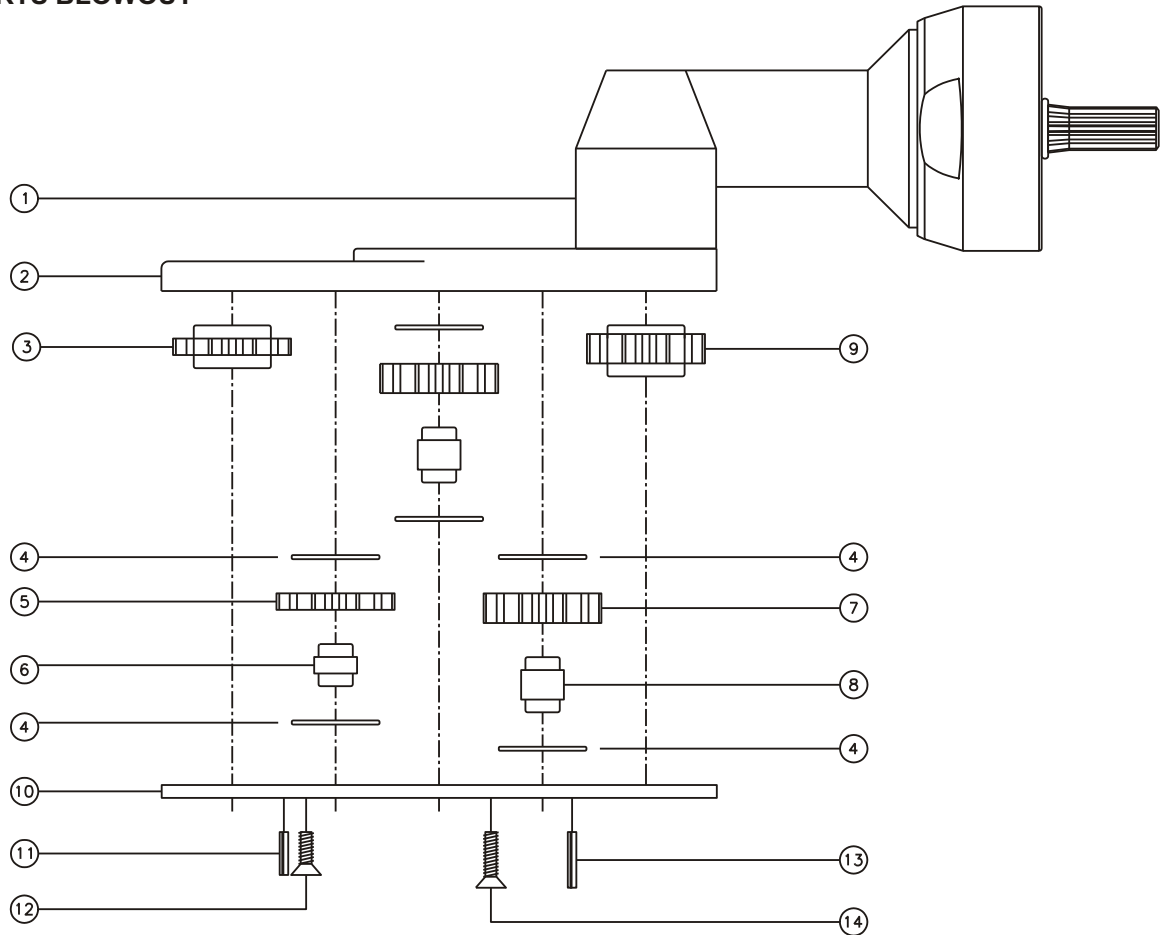

### SIDE VIEW

### TOP VIEW

### PARTS BLOWOUT

ITEM	DESCRIPTION	PART NO.	ITEM	DESCRIPTION	PART NO.	ITEM	DESCRIPTION	PART NO.
1	Angle Head	D2	11	Roll Pin #1	RP-404			
2	Gear Housing	171016-3-H	12	Screw #1 (2)	S-404			
3	Socket Gear	161210-XX	13	Roll Pin #2	RP-406			
4	Thrust Race (6)	TRA-010	14	Screw #2 (8)	S-406			
5	Sm. Idler Gear	161204						
6	Sm. Idler Pin	IP-1010						
7	Lg. Idler Gear (2)	161207						
8	Lg. Idler Pin (2)	IP-1013						
9	Drive Gear	161212-SD						
10	Bottom Plate	171016-3-P						