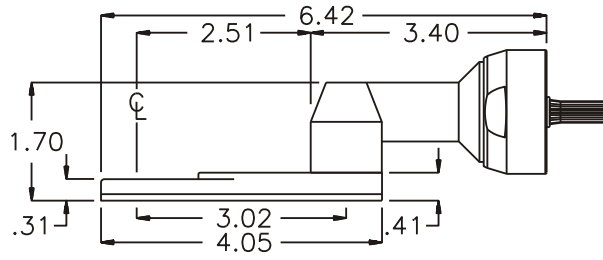

D & D PRODUCTION INC.

ASSEMBLY NO. 171016-3

HEAD NO. 3055

CROWFOOT ASS'Y
Rev. A
02-06-93

2500 WILLIAMS DRIVE • WATERFORD, MI • 48328

PHONE : (248) 334-2112 • FAX : (248) 334-0062

SIDE VIEW

TOP VIEW