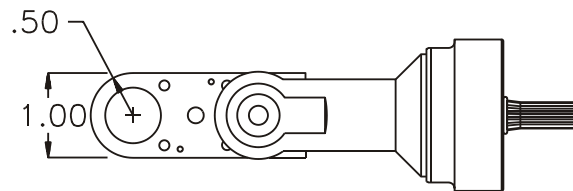

GEAR ASSEMBLY

PARTS BLOWOUT

ITEM	DESCRIPTION	PART NO.	ITEM	DESCRIPTION	PART NO.	ITEM	DESCRIPTION	PART NO.
1	Angle Head	D2						
2	Gear Housing	161016-H						
3	Socket Gear	302210-XX						
4	Thrust Race (2)	TRA-010						
5	Idler Gear	302205						
6	Idler Pin	IP-1010						
7	Drive Gear	302205-SD						
8	Bottom Plate	161016-P						
9	Roll Pin (2)	RP-404						
10	Screw (6)	S-404						