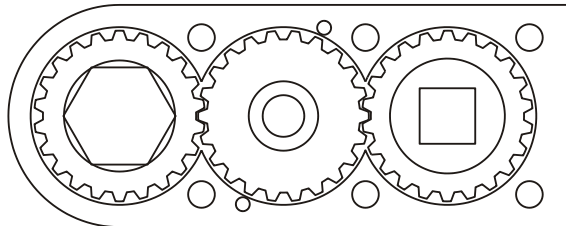

GEAR ASSEMBLY

PARTS BLOWOUT

ITEM	DESCRIPTION	PART NO.	ITEM	DESCRIPTION	PART NO.	ITEM	DESCRIPTION	PART NO.
1	Angle Head	D2						
2	Gear Housing	161016-H						
3	Socket Gear	302210-XX						
4	Thrust Race (2)	TRA-010						
5	Idler Gear	302205						
6	Idler Pin	IP-1010						
7	Drive Gear	302205-SD						
8	Bottom Plate	161016-P						
9	Roll Pin (2)	RP-404						
10	Screw (6)	S-404						