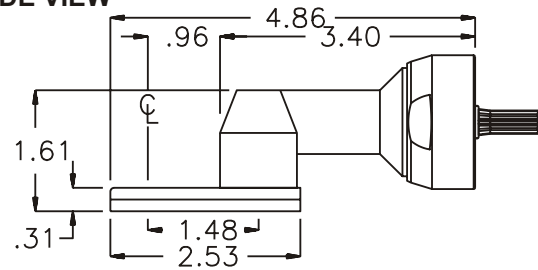

D & D PRODUCTION INC.

ASSEMBLY NO. 161016

HEAD NO. 1050

CROWFOOT ASS'Y
Rev. F
02-04-93

2500 WILLIAMS DRIVE • WATERFORD, MI • 48328

PHONE : (248) 334-2112 • FAX : (248) 334-0062

SIDE VIEW