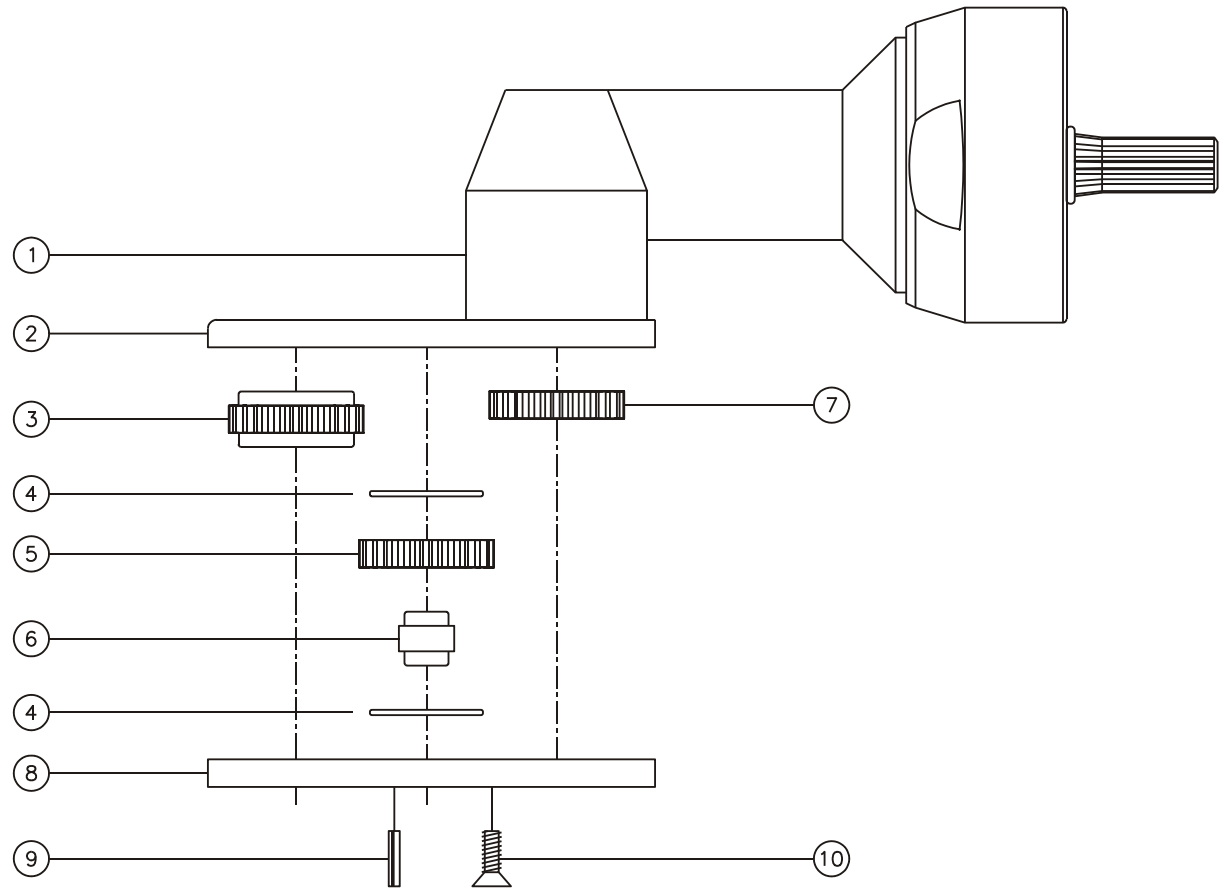

D & D PRODUCTION INC.

ASSEMBLY NO. 161016

HEAD NO. 1050

CROWFOOT ASS'Y
Rev. F
02-04-93

2500 WILLIAMS DRIVE • WATERFORD, MI • 48328

PHONE : (248) 334-2112 • FAX : (248) 334-0062

SIDE VIEW

TOP VIEW

GEAR ASSEMBLY

PARTS BLOWOUT

ITEM	DESCRIPTION	PART NO.	ITEM	DESCRIPTION	PART NO.	ITEM	DESCRIPTION	PART NO.
1	Angle Head	D2						
2	Gear Housing	161016-H						
3	Socket Gear	302210-XX						
4	Thrust Race (2)	TRA-010						
5	Idler Gear	302205						
6	Idler Pin	IP-1010						
7	Drive Gear	302205-SD						
8	Bottom Plate	161016-P						
9	Roll Pin (2)	RP-404						
10	Screw (6)	S-404						