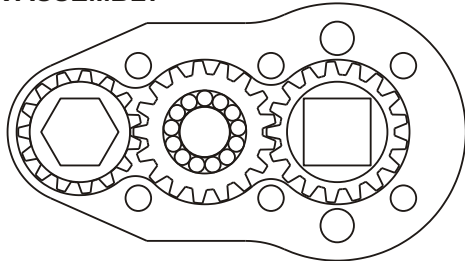

D & D PRODUCTION INC.

ASSEMBLY NO. 152409

HEAD NO. 1030

CROWFOOT ASS'Y
Rev. B
05-10-99

2500 WILLIAMS DRIVE • WATERFORD, MI • 48328

PHONE : (248) 334-2112 • FAX : (248) 334-0062

SIDE VIEW

TOP VIEW

GEAR ASSEMBLY

PARTS BLOWOUT

ITEM	DESCRIPTION	PART NO.	ITEM	DESCRIPTION	PART NO.	ITEM	DESCRIPTION	PART NO.
1	Angle Head	A/C 26	11	Idler Pin	IP-0624			
2	Dowel Pin #1 (2)	DP-808	12	Idler Gear	361717			
3	Screw #1 (4)	S-408SH	13	Drive Gear	361729-SDM			
4	Locking Collar	CA-26	14	Gear Housing (Bottom)	152409-P			
5	Angle Head Adapter	HA-2682B	15	Grease Fitting	1877			
6	Drive Shaft	DS-0604F2232B	16	Screw #2 (2)	S-412			
7	Gear Housing (Top)	152409-H	17	Screw #3 (4)	S-416			
8	Socket Gear	361524-XX	18	Dowel Pin #2 (2)	DP-812			
9	Thrust Race (2)	W-100604						
10	Bearing Needles (13)	LR15M98						