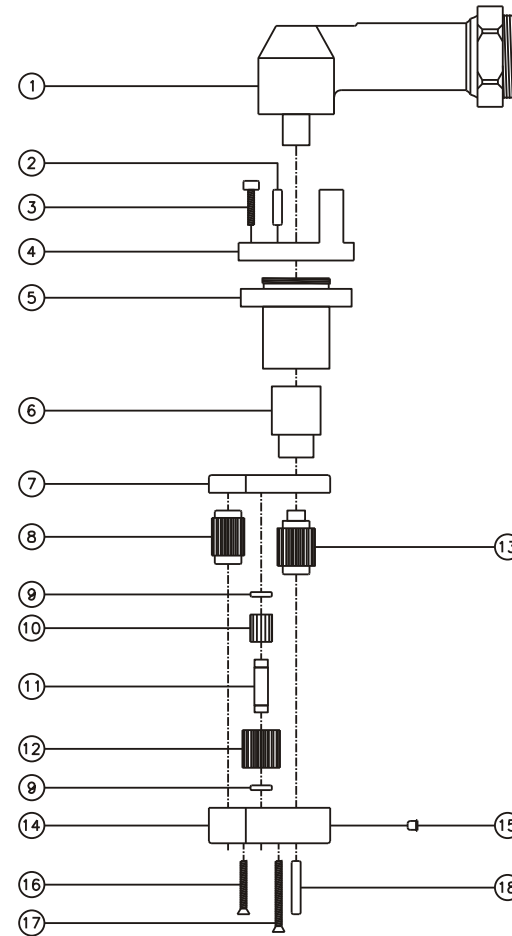

D & D PRODUCTION INC.

ASSEMBLY NO. 152409

HEAD NO. 1030

CROWFOOT ASS'Y
Rev. B
05-10-99

2500 WILLIAMS DRIVE • WATERFORD, MI • 48328

PHONE : (248) 334-2112 • FAX : (248) 334-0062

SIDE VIEW

TOP VIEW

GEAR ASSEMBLY

PARTS BLOWOUT

ITEM	DESCRIPTION	PART NO.	ITEM	DESCRIPTION	PART NO.	ITEM	DESCRIPTION	PART NO.
1	Angle Head	A/C 26	11	Idler Pin	IP-0624			
2	Dowel Pin #1 (2)	DP-808	12	Idler Gear	361717			
3	Screw #1 (4)	S-408SH	13	Drive Gear	361729-SDM			
4	Locking Collar	CA-26	14	Gear Housing (Bottom)	152409-P			
5	Angle Head Adapter	HA-2682B	15	Grease Fitting	1877			
6	Drive Shaft	DS-0604F2232B	16	Screw #2 (2)	S-412			
7	Gear Housing (Top)	152409-H	17	Screw #3 (4)	S-416			
8	Socket Gear	361524-XX	18	Dowel Pin #2 (2)	DP-812			
9	Thrust Race (2)	W-100604						
10	Bearing Needles (13)	LR15M98						