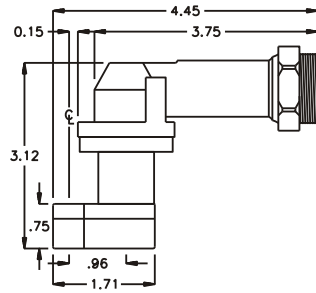

D & D PRODUCTION INC.

ASSEMBLY NO. 152409

HEAD NO. 1030

CROWFOOT ASS'Y
Rev. B
05-10-99

2500 WILLIAMS DRIVE • WATERFORD, MI • 48328

PHONE : (248) 334-2112 • FAX : (248) 334-0062

SIDE VIEW

TOP VIEW

GEAR ASSEMBLY

PARTS BLOWOUT

ITEM	DESCRIPTION	PART NO.	ITEM	DESCRIPTION	PART NO.	ITEM	DESCRIPTION	PART NO.
1	Angle Head	A/C 26	11	Idler Pin	IP-0624			
2	Dowel Pin #1 (2)	DP-808	12	Idler Gear	361717			
3	Screw #1 (4)	S-408SH	13	Drive Gear	361729-SDM			
4	Locking Collar	CA-26	14	Gear Housing (Bottom)	152409-P			
5	Angle Head Adapter	HA-2682B	15	Grease Fitting	1877			
6	Drive Shaft	DS-0604F2232B	16	Screw #2 (2)	S-412			
7	Gear Housing (Top)	152409-H	17	Screw #3 (4)	S-416			
8	Socket Gear	361524-XX	18	Dowel Pin #2 (2)	DP-812			
9	Thrust Race (2)	W-100604						
10	Bearing Needles (13)	LR15M98						