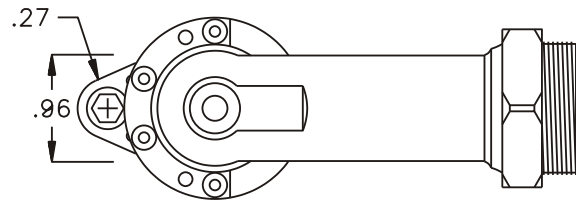

D & D PRODUCTION INC.

ASSEMBLY NO. 152409

HEAD NO. 1030

CROWFOOT ASS'Y
Rev. B
05-10-99

2500 WILLIAMS DRIVE • WATERFORD, MI • 48328

PHONE : (248) 334-2112 • FAX : (248) 334-0062

SIDE VIEW

TOP VIEW

GEAR ASSEMBLY

PARTS BLOWOUT

ITEM	DESCRIPTION	PART NO.	ITEM	DESCRIPTION	PART NO.	ITEM	DESCRIPTION	PART NO.
1	Angle Head	A/C 26	11	Idler Pin	IP-0624			
2	Dowel Pin #1 (2)	DP-808	12	Idler Gear	361717			
3	Screw #1 (4)	S-408SH	13	Drive Gear	361729-SDM			
4	Locking Collar	CA-26	14	Gear Housing (Bottom)	152409-P			
5	Angle Head Adapter	HA-2682B	15	Grease Fitting	1877			
6	Drive Shaft	DS-0604F2232B	16	Screw #2 (2)	S-412			
7	Gear Housing (Top)	152409-H	17	Screw #3 (4)	S-416			
8	Socket Gear	361524-XX	18	Dowel Pin #2 (2)	DP-812			
9	Thrust Race (2)	W-100604						
10	Bearing Needles (13)	LR15M98						