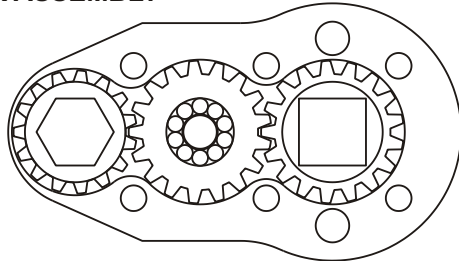

### SIDE VIEW

### TOP VIEW

### PARTS BLOWOUT

ITEM	DESCRIPTION	PART NO.	ITEM	DESCRIPTION	PART NO.	ITEM	DESCRIPTION	PART NO.
1	Set Screw (2)	SS-1404F	11	Gear Housing (Bottom)	151609M-P			
2	Adapter	HA-1565-S4Q	12	Grease Fitting	1877			
3	Drive Spindle	EX-250-2	13	Screw #1 (2)	S-408			
4	Coupler	DS-041618	14	Screw #2 (4)	S-414			
5	Gear Housing (Top)	151609R-H	15	Dowel Pin (2)	DP-810			
6	Socket Gear	361515-XX						
7	Bearing Needles (10)	LR15M68						
8	Idler Pin	IP-0416						
9	Idler Gear	361709						
10	Drive Gear	361721-SDM						