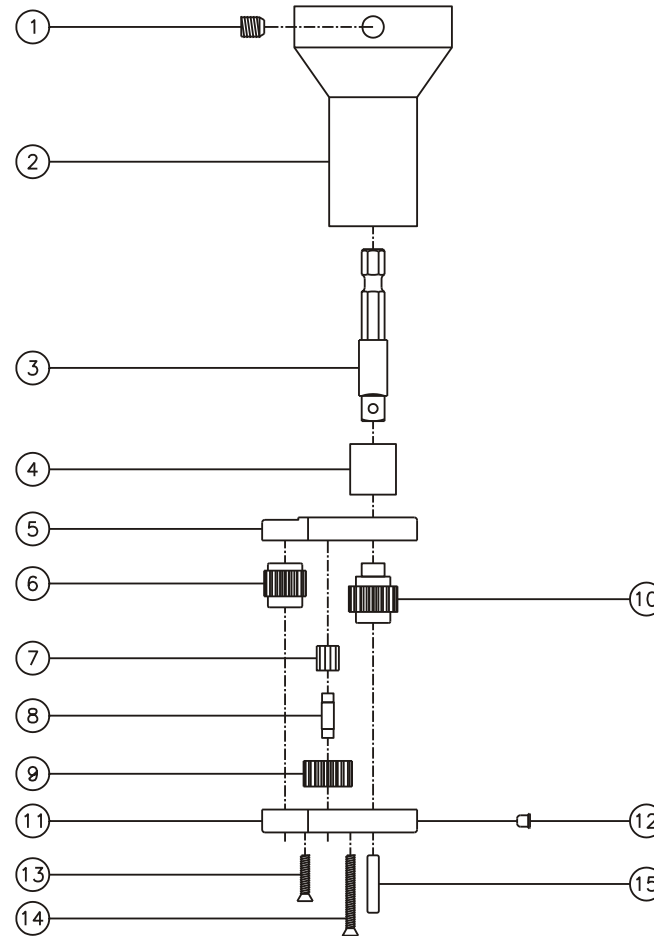

# ASSEMBLY NO. 151609R

### SIDE VIEW

### TOP VIEW

### PARTS BLOWOUT

ITEM	DESCRIPTION	PART NO.	ITEM	DESCRIPTION	PART NO.	ITEM	DESCRIPTION	PART NO.
1	Set Screw (2)	SS-1404F	11	Gear Housing (Bottom)	151609M-P			
2	Adapter	HA-1565-S4Q	12	Grease Fitting	1877			
3	Drive Spindle	EX-250-2	13	Screw #1 (2)	S-408			
4	Coupler	DS-041618	14	Screw #2 (4)	S-414			
5	Gear Housing (Top)	151609R-H	15	Dowel Pin (2)	DP-810			
6	Socket Gear	361515-XX						
7	Bearing Needles (10)	LR15M68						
8	Idler Pin	IP-0416						
9	Idler Gear	361709						
10	Drive Gear	361721-SDM						