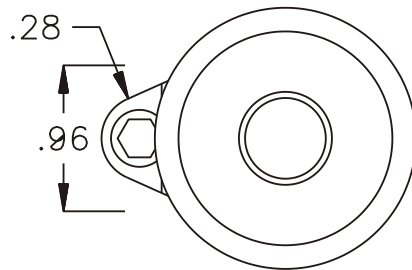

D & D PRODUCTION INC.®

ASSEMBLY NO. 151609R

HEAD NO. 0022

CROWFOOT ASS'Y
Rev. A
01-30-03

2500 WILLIAMS DRIVE • WATERFORD, MI • 48328

PHONE : (248) 334-2112 • FAX : (248) 334-0062

SIDE VIEW

TOP VIEW

GEAR ASSEMBLY

PARTS BLOWOUT

ITEM	DESCRIPTION	PART NO.	ITEM	DESCRIPTION	PART NO.	ITEM	DESCRIPTION	PART NO.
1	Set Screw (2)	SS-1404F	11	Gear Housing (Bottom)	151609M-P			
2	Adapter	HA-1565-S4Q	12	Grease Fitting	1877			
3	Drive Spindle	EX-250-2	13	Screw #1 (2)	S-408			
4	Coupler	DS-041618	14	Screw #2 (4)	S-414			
5	Gear Housing (Top)	151609R-H	15	Dowel Pin (2)	DP-810			
6	Socket Gear	361515-XX						
7	Bearing Needles (10)	LR15M68						
8	Idler Pin	IP-0416						
9	Idler Gear	361709						
10	Drive Gear	361721-SDM