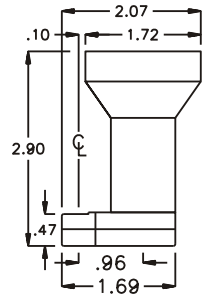

### SIDE VIEW

### PARTS BLOWOUT

ITEM	DESCRIPTION	PART NO.	ITEM	DESCRIPTION	PART NO.	ITEM	DESCRIPTION	PART NO.
1	Set Screw (2)	SS-1404F	11	Gear Housing (Bottom)	151609M-P			
2	Adapter	HA-1565-S4Q	12	Grease Fitting	1877			
3	Drive Spindle	EX-250-2	13	Screw #1 (2)	S-408			
4	Coupler	DS-041618	14	Screw #2 (4)	S-414			
5	Gear Housing (Top)	151609R-H	15	Dowel Pin (2)	DP-810			
6	Socket Gear	361515-XX						
7	Bearing Needles (10)	LR15M68						
8	Idler Pin	IP-0416						
9	Idler Gear	361709						
10	Drive Gear	361721-SDM						