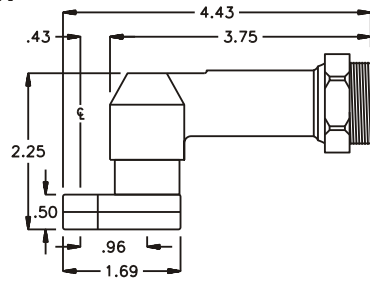

D & D PRODUCTION INC.

ASSEMBLY NO. 151609M

HEAD NO. 1021

CROWFOOT ASS'Y
Rev. A
01-16-98

2500 WILLIAMS DRIVE • WATERFORD, MI • 48328

PHONE : (248) 334-2112 • FAX : (248) 334-0062

SIDE VIEW

TOP VIEW

GEAR ASSEMBLY

PARTS BLOWOUT

ITEM	DESCRIPTION	PART NO.	ITEM	DESCRIPTION	PART NO.	ITEM	DESCRIPTION	PART NO.
1	Angle Head	A/C 26	11	Grease Fitting	1877			
2	Angle Head Adapter	HA-2681-31	12	Screw #1 (2)	S-408			
3	Gear Housing (Top)	151609M-H	13	Screw #2 (4)	S-414			
4	Socket Gear	361516-XX	14	Dowel Pin (2)	DP-810			
5	Bearing Needles (10)	LR15M68						
6	Idler Pin	IP-0416						
7	Idler Gear	361709						
8	Drive Shaft	DS-041608						
9	Drive Gear	361721-SDM						
10	Gear Housing (Bottom)	151609M-P						