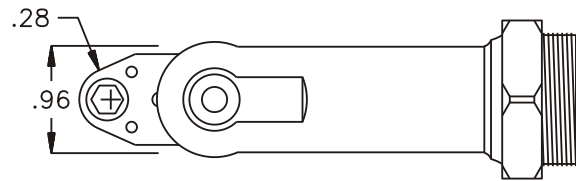

GEAR ASSEMBLY

PARTS BLOWOUT

ITEM	DESCRIPTION	PART NO.	ITEM	DESCRIPTION	PART NO.	ITEM	DESCRIPTION	PART NO.
1	Angle Head	A/C 26	11	Grease Fitting	1877			
2	Angle Head Adapter	HA-2681-31	12	Screw #1 (2)	S-408			
3	Gear Housing (Top)	151609M-H	13	Screw #2 (4)	S-414			
4	Socket Gear	361516-XX	14	Dowel Pin (2)	DP-810			
5	Bearing Needles (10)	LR15M68						
6	Idler Pin	IP-0416						
7	Idler Gear	361709						
8	Drive Shaft	DS-041608						
9	Drive Gear	361721-SDM						
10	Gear Housing (Bottom)	151609M-P						