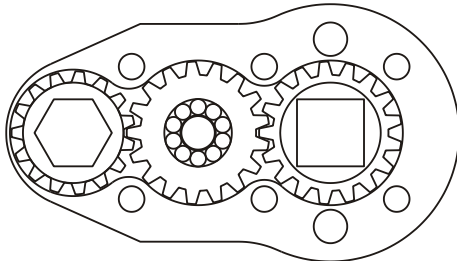

D & D PRODUCTION INC.

ASSEMBLY NO. 151609M

HEAD NO. 1021

CROWFOOT ASS'Y
Rev. A
01-16-98

2500 WILLIAMS DRIVE • WATERFORD, MI • 48328

PHONE : (248) 334-2112 • FAX : (248) 334-0062

SIDE VIEW

TOP VIEW

GEAR ASSEMBLY

PARTS BLOWOUT

ITEM	DESCRIPTION	PART NO.	ITEM	DESCRIPTION	PART NO.	ITEM	DESCRIPTION	PART NO.
1	Angle Head	A/C 26	11	Grease Fitting	1877			
2	Angle Head Adapter	HA-2681-31	12	Screw #1 (2)	S-408			
3	Gear Housing (Top)	151609M-H	13	Screw #2 (4)	S-414			
4	Socket Gear	361516-XX	14	Dowel Pin (2)	DP-810			
5	Bearing Needles (10)	LR15M68						
6	Idler Pin	IP-0416						
7	Idler Gear	361709						
8	Drive Shaft	DS-041608						
9	Drive Gear	361721-SDM						
10	Gear Housing (Bottom)	151609M-P						