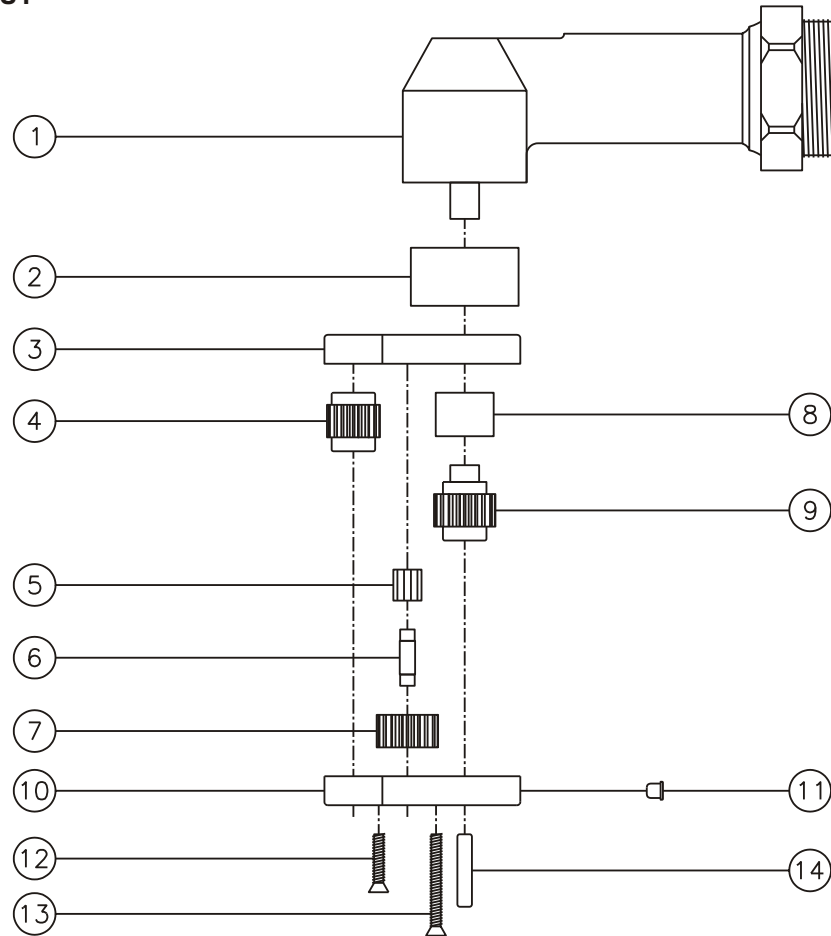

D & D PRODUCTION INC.

ASSEMBLY NO. 151609M

HEAD NO. 1021

CROWFOOT ASS'Y
Rev. A
01-16-98

2500 WILLIAMS DRIVE • WATERFORD, MI • 48328

PHONE : (248) 334-2112 • FAX : (248) 334-0062

SIDE VIEW

TOP VIEW

GEAR ASSEMBLY

PARTS BLOWOUT

ITEM	DESCRIPTION	PART NO.	ITEM	DESCRIPTION	PART NO.	ITEM	DESCRIPTION	PART NO.
1	Angle Head	A/C 26	11	Grease Fitting	1877			
2	Angle Head Adapter	HA-2681-31	12	Screw #1 (2)	S-408			
3	Gear Housing (Top)	151609M-H	13	Screw #2 (4)	S-414			
4	Socket Gear	361516-XX	14	Dowel Pin (2)	DP-810			
5	Bearing Needles (10)	LR15M68						
6	Idler Pin	IP-0416						
7	Idler Gear	361709						
8	Drive Shaft	DS-041608						
9	Drive Gear	361721-SDM						
10	Gear Housing (Bottom)	151609M-P						