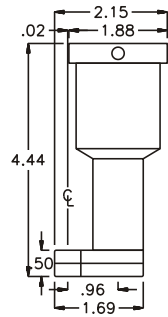

D & D PRODUCTION INC.

ASSEMBLY NO. 151609M

HEAD NO. 0021

CROWFOOT ASS'Y
Rev. B
06-12-02

2500 WILLIAMS DRIVE • WATERFORD, MI • 48328

PHONE : (248) 334-2112 • FAX : (248) 334-0062

SIDE VIEW

PARTS BLOWOUT

TOP VIEW

GEAR ASSEMBLY

ITEM	DESCRIPTION	PART NO.	ITEM	DESCRIPTION	PART NO.	ITEM	DESCRIPTION	PART NO.
1	Set Screw (2)	SS-1404	11	Drive Gear	361721-SDM			
2	Adapter	HA-MP2722	12	Gear Housing (Bottom)	151609M-P			
3	Needle Bearing	B-55	13	Grease Fitting	1877			
4	Drive Spindle	EX-250-2	14	Screw #1 (2)	S-408			
5	Coupler	DS-041516	15	Screw #2 (4)	S-414			
6	Gear Housing (Top)	151609M-H	16	Dowel Pin (2)	DP-810			
7	Socket Gear	361516-XX						
8	Bearing Needles (10)	LR15M68						
9	Idler Pin	IP-0416						
10	Idler Gear	361709						