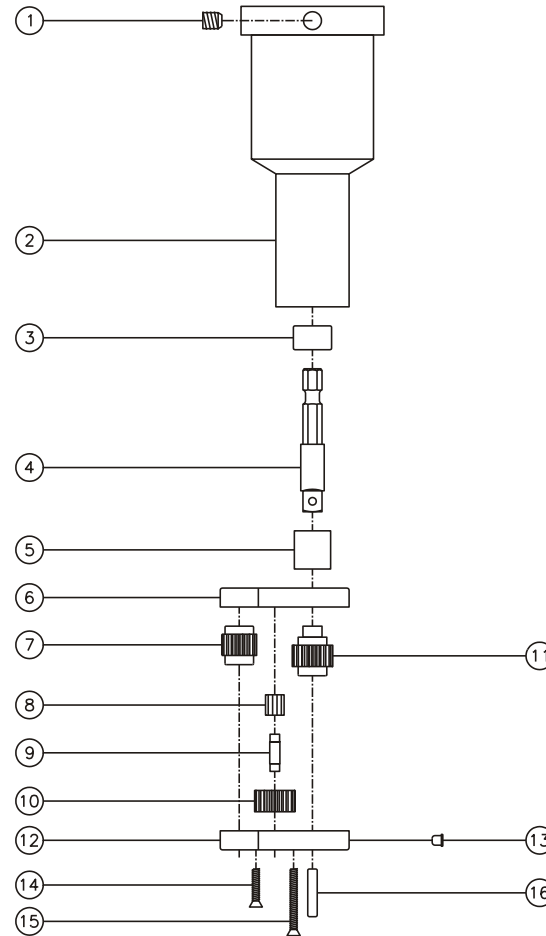

D & D PRODUCTION INC.

ASSEMBLY NO. 151609M

HEAD NO. 0021

CROWFOOT ASS'Y
Rev. B
06-12-02

2500 WILLIAMS DRIVE • WATERFORD, MI • 48328

PHONE : (248) 334-2112 • FAX : (248) 334-0062

SIDE VIEW

PARTS BLOWOUT

TOP VIEW

GEAR ASSEMBLY

ITEM	DESCRIPTION	PART NO.	ITEM	DESCRIPTION	PART NO.	ITEM	DESCRIPTION	PART NO.
1	Set Screw (2)	SS-1404	11	Drive Gear	361721-SDM			
2	Adapter	HA-MP2722	12	Gear Housing (Bottom)	151609M-P			
3	Needle Bearing	B-55	13	Grease Fitting	1877			
4	Drive Spindle	EX-250-2	14	Screw #1 (2)	S-408			
5	Coupler	DS-041516	15	Screw #2 (4)	S-414			
6	Gear Housing (Top)	151609M-H	16	Dowel Pin (2)	DP-810			
7	Socket Gear	361516-XX						
8	Bearing Needles (10)	LR15M68						
9	Idler Pin	IP-0416						
10	Idler Gear	361709						