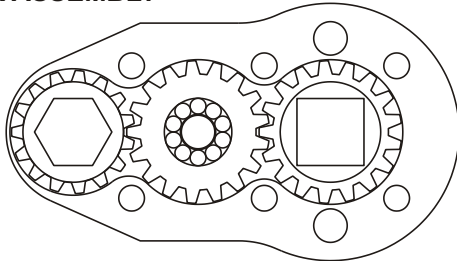

D & D PRODUCTION INC.

ASSEMBLY NO. 151609M

HEAD NO. 0021

CROWFOOT ASS'Y
Rev. B
06-12-02

2500 WILLIAMS DRIVE • WATERFORD, MI • 48328

PHONE : (248) 334-2112 • FAX : (248) 334-0062

SIDE VIEW

PARTS BLOWOUT

TOP VIEW

GEAR ASSEMBLY

ITEM	DESCRIPTION	PART NO.	ITEM	DESCRIPTION	PART NO.	ITEM	DESCRIPTION	PART NO.
1	Set Screw (2)	SS-1404	11	Drive Gear	361721-SDM			
2	Adapter	HA-MP2722	12	Gear Housing (Bottom)	151609M-P			
3	Needle Bearing	B-55	13	Grease Fitting	1877			
4	Drive Spindle	EX-250-2	14	Screw #1 (2)	S-408			
5	Coupler	DS-041516	15	Screw #2 (4)	S-414			
6	Gear Housing (Top)	151609M-H	16	Dowel Pin (2)	DP-810			
7	Socket Gear	361516-XX						
8	Bearing Needles (10)	LR15M68						
9	Idler Pin	IP-0416						
10	Idler Gear	361709						