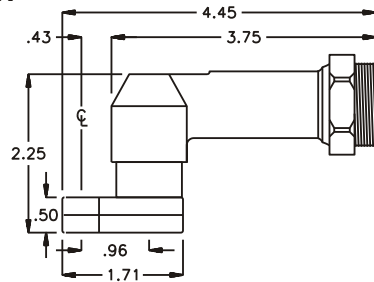

D & D PRODUCTION INC.

ASSEMBLY NO. 151609

HEAD NO. 1020

CROWFOOT ASS'Y
Rev. A
01-16-98

2500 WILLIAMS DRIVE • WATERFORD, MI • 48328

PHONE : (248) 334-2112 • FAX : (248) 334-0062

SIDE VIEW

TOP VIEW