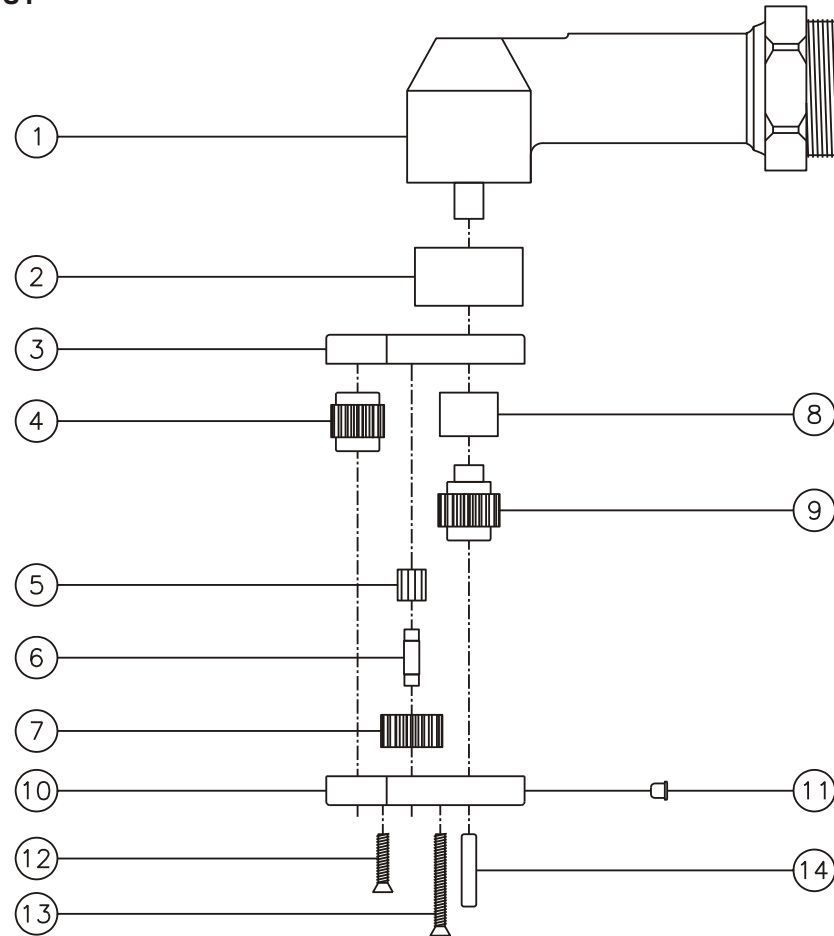

### SIDE VIEW

### TOP VIEW

### PARTS BLOWOUT

ITEM	DESCRIPTION	PART NO.	ITEM	DESCRIPTION	PART NO.	ITEM	DESCRIPTION	PART NO.
1	Angle Head	A/C 26	11	Grease Fitting	1877			
2	Angle Head Adapter	HA-2681-31	12	Screw #1 (2)	S-408			
3	Gear Housing (Top)	151609-H	13	Screw #2 (4)	S-414			
4	Socket Gear	361516-XX	14	Dowel Pin (2)	DP-810			
5	Bearing Needles (10)	LR15M68						
6	Idler Pin	IP-0416						
7	Idler Gear	361709						
8	Drive Shaft	DS-041608						
9	Drive Gear	361721-SDM						
10	Gear Housing (Bottom)	151609-P						