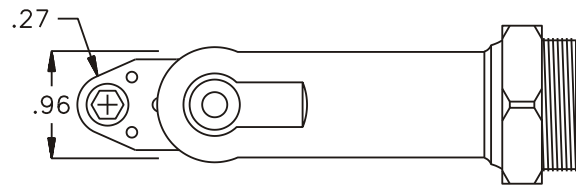

D & D PRODUCTION INC.

ASSEMBLY NO. 151609

HEAD NO. 1020

CROWFOOT ASS'Y
Rev. A
01-16-98

2500 WILLIAMS DRIVE • WATERFORD, MI • 48328

PHONE : (248) 334-2112 • FAX : (248) 334-0062

SIDE VIEW

TOP VIEW

GEAR ASSEMBLY

PARTS BLOWOUT

ITEM	DESCRIPTION	PART NO.	ITEM	DESCRIPTION	PART NO.	ITEM	DESCRIPTION	PART NO.
1	Angle Head	A/C 26	11	Grease Fitting	1877			
2	Angle Head Adapter	HA-2681-31	12	Screw #1 (2)	S-408			
3	Gear Housing (Top)	151609-H	13	Screw #2 (4)	S-414			
4	Socket Gear	361516-XX	14	Dowel Pin (2)	DP-810			
5	Bearing Needles (10)	LR15M68						
6	Idler Pin	IP-0416						
7	Idler Gear	361709						
8	Drive Shaft	DS-041608						
9	Drive Gear	361721-SDM						
10	Gear Housing (Bottom)	151609-P