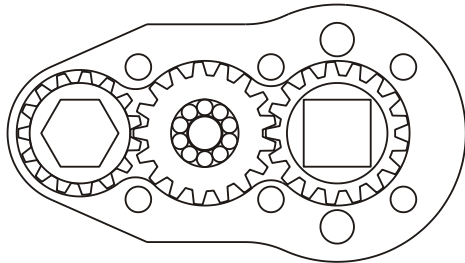

## HEAD NO. 1020

CROWFOOT ASS'Y  
Rev. A  
01-16-98

2500 WILLIAMS DRIVE • WATERFORD, MI • 48328

PHONE : (248) 334-2112 • FAX : (248) 334-0062

### SIDE VIEW

### TOP VIEW

### PARTS BLOWOUT

ITEM	DESCRIPTION	PART NO.	ITEM	DESCRIPTION	PART NO.	ITEM	DESCRIPTION	PART NO.
1	Angle Head	A/C 26	11	Grease Fitting	1877			
2	Angle Head Adapter	HA-2681-31	12	Screw #1 (2)	S-408			
3	Gear Housing (Top)	151609-H	13	Screw #2 (4)	S-414			
4	Socket Gear	361516-XX	14	Dowel Pin (2)	DP-810			
5	Bearing Needles (10)	LR15M68						
6	Idler Pin	IP-0416						
7	Idler Gear	361709						
8	Drive Shaft	DS-041608						
9	Drive Gear	361721-SDM						
10	Gear Housing (Bottom)	151609-P						