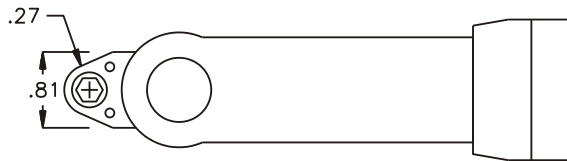

D & D PRODUCTION INC.®

ASSEMBLY NO. 151609

HEAD NO. 1019

CROWFOOT ASS'Y
Rev. A
08-12-03

2500 WILLIAMS DRIVE • WATERFORD, MI • 48328

PHONE : (248) 334-2112 • FAX : (248) 334-0062

SIDE VIEW

TOP VIEW

GEAR ASSEMBLY

PARTS BLOWOUT

ITEM	DESCRIPTION	PART NO.	ITEM	DESCRIPTION	PART NO.	ITEM	DESCRIPTION	PART NO.
1	Angle Head	IR 2S6	11	Grease Fitting	1877			
2	Angle Head Adapter	HA-3143-2S6	12	Screw #1 (2)	S-408			
3	Drive Shaft	DS-0604F2232B	13	Screw #2 (4)	S-414			
4	Gear Housing (Top)	151609-H	14	Dowel Pin (2)	DP-810			
5	Socket Gear	361516-XX						
6	Bearing Needles (10)	LR15M68						
7	Idler Pin	IP-0416						
8	Idler Gear	361709						
9	Drive Gear	361721-SDM						
10	Gear Housing (Bottom)	151609-P