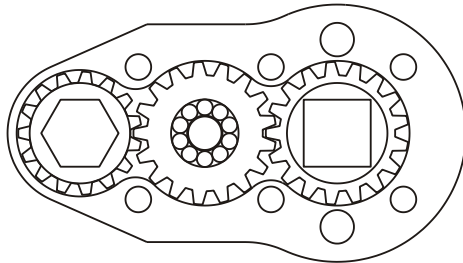

### SIDE VIEW

### TOP VIEW

### PARTS BLOWOUT

ITEM	DESCRIPTION	PART NO.	ITEM	DESCRIPTION	PART NO.	ITEM	DESCRIPTION	PART NO.
1	Angle Head	IR 2S6	11	Grease Fitting	1877			
2	Angle Head Adapter	HA-3143-2S6	12	Screw #1 (2)	S-408			
3	Drive Shaft	DS-0604F2232B	13	Screw #2 (4)	S-414			
4	Gear Housing (Top)	151609-H	14	Dowel Pin (2)	DP-810			
5	Socket Gear	361516-XX						
6	Bearing Needles (10)	LR15M68						
7	Idler Pin	IP-0416						
8	Idler Gear	361709						
9	Drive Gear	361721-SDM						
10	Gear Housing (Bottom)	151609-P						