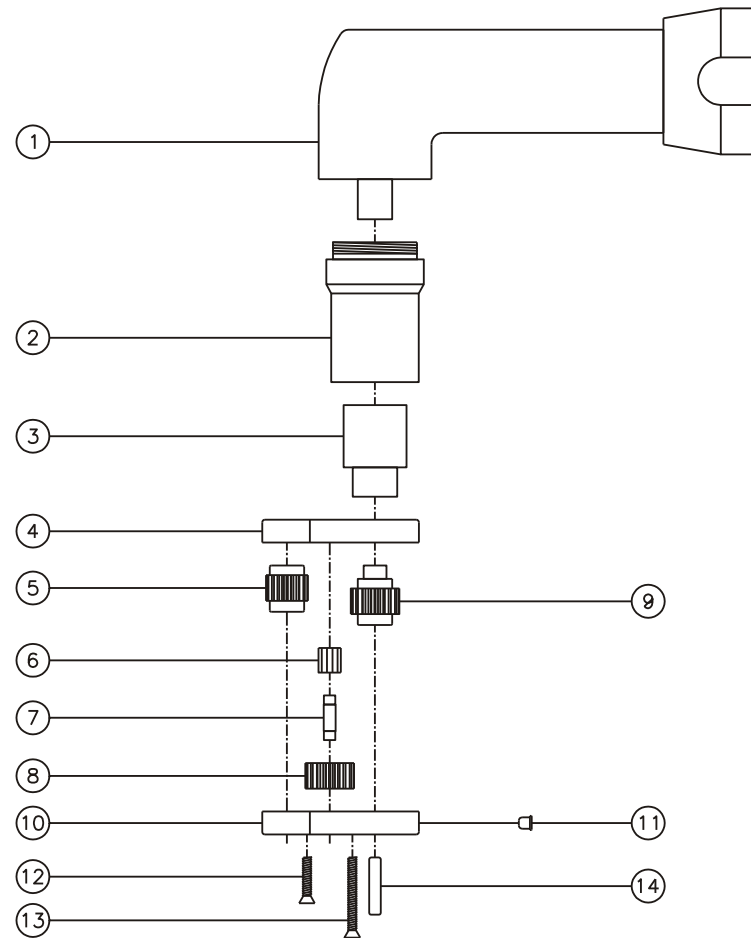

### SIDE VIEW

### TOP VIEW

### PARTS BLOWOUT

ITEM	DESCRIPTION	PART NO.	ITEM	DESCRIPTION	PART NO.	ITEM	DESCRIPTION	PART NO.
1	Angle Head	IR 2S6	11	Grease Fitting	1877			
2	Angle Head Adapter	HA-3143-2S6	12	Screw #1 (2)	S-408			
3	Drive Shaft	DS-0604F2232B	13	Screw #2 (4)	S-414			
4	Gear Housing (Top)	151609-H	14	Dowel Pin (2)	DP-810			
5	Socket Gear	361516-XX						
6	Bearing Needles (10)	LR15M68						
7	Idler Pin	IP-0416						
8	Idler Gear	361709						
9	Drive Gear	361721-SDM						
10	Gear Housing (Bottom)	151609-P						