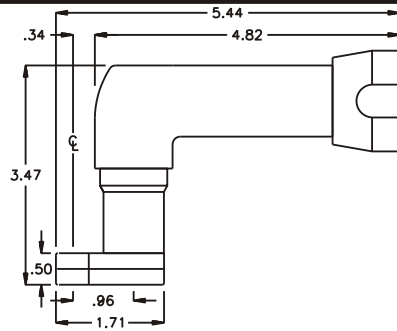

### SIDE VIEW

### PARTS BLOWOUT

ITEM	DESCRIPTION	PART NO.	ITEM	DESCRIPTION	PART NO.	ITEM	DESCRIPTION	PART NO.
1	Angle Head	IR 2S6	11	Grease Fitting	1877			
2	Angle Head Adapter	HA-3143-2S6	12	Screw #1 (2)	S-408			
3	Drive Shaft	DS-0604F2232B	13	Screw #2 (4)	S-414			
4	Gear Housing (Top)	151609-H	14	Dowel Pin (2)	DP-810			
5	Socket Gear	361516-XX						
6	Bearing Needles (10)	LR15M68						
7	Idler Pin	IP-0416						
8	Idler Gear	361709						
9	Drive Gear	361721-SDM						
10	Gear Housing (Bottom)	151609-P						